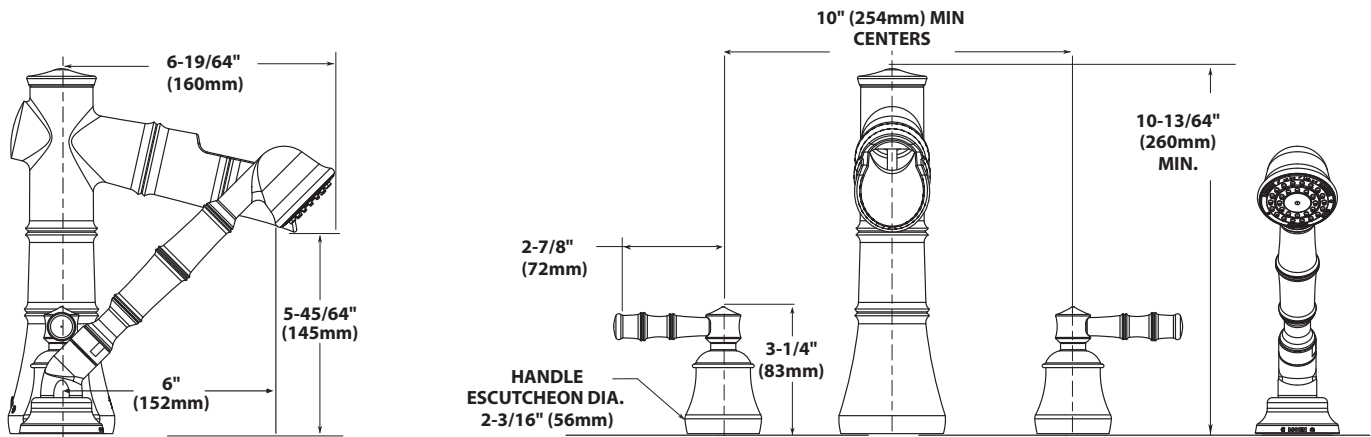

## BAMBOO™ Two-Handle Roman Tub Faucet Trim with Integral Diverter

**Model:** TS8813BN

**Valves:** 9992, 9993

## CRITICAL DIMENSIONS

(DO NOT SCALE)

**FOR MORE INFORMATION CALL: 1-800-BUY-MOEN**

**www.moen.com**