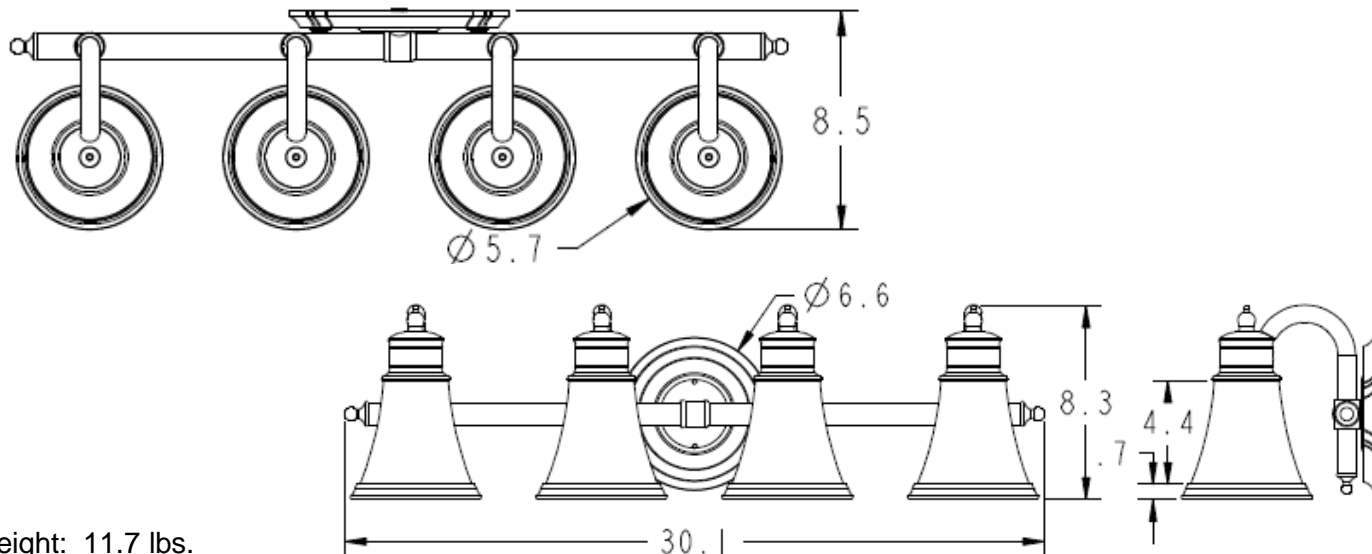

WATERHILL[®] Technical Specification

YB9864

4-Globe Light Fixture

Dimensions:

Product Information:

Stock Numbers: YB9864CH – CHROME
YB9864BN – BRUSHED NICKEL
YB9864ORB – OIL RUBBED BRONZE

Globe Service Kit: YB9869

Materials: Zinc, glass

Voltage: 120v

Bulb: 100w max (not included); medium base

UL Listed: Yes – for dry locations

Important Notes: Turn off power during installation. Do not connect or disconnect under load.