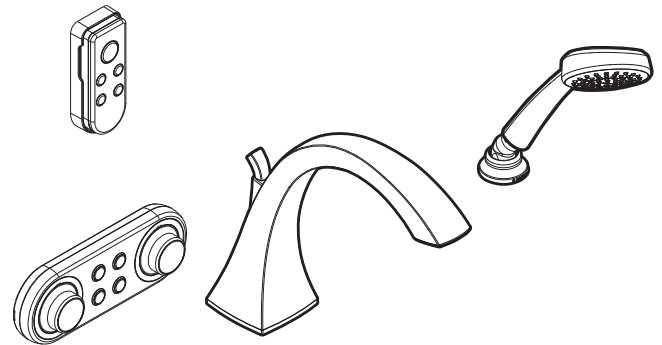

Buy it for looks. Buy it for life.®

Specifications

DESCRIPTION

- Metal construction with various finishes identified by suffix
- Use with io Digital valve 4994 and spout shank 4898

OPERATION

- Digital Thermostatic control
- Digital control dial controls temperature with LED indicators
- Digital control dial controls the flow rate with LED indicators
- Digital on/off button
- Digital safety lock
- 3 digital presets for custom water level and temperature control
- Hot top off (optional remote required for this function)
- Temperature range adjustment from 60 degrees F to 120 degrees F (16 degrees C to 49 degrees C). Factory maximum setting is 115 degrees (46 degrees C)
- Remote (optional) uses RF technology and has a 30' (9.2m) range depending on intermediary structures

FLOW

- Hand shower meets 2.5 gpm max (9.5 L/min) @ 80psi

STANDARDS

- Third party certified to meet ASME A112.18.1/CSA B-125.1, CSA B125.3, ASSE1070 and all applicable requirements referenced therein
- Digital controller third party certified to meet UL1951
- Digital controller and Remote control third party certified to meet FCC part 15

ioDIGITAL™ VOSS™ Digital Roman Tub Trim Only with Handshower

Models: T9694 series

Valve: 4994 (Sold separately)

Spout Shank: 4898 (Sold separately)

Optional Remote: A349 series
(Sold separately)

Controller: T3490 series (Sold separately)