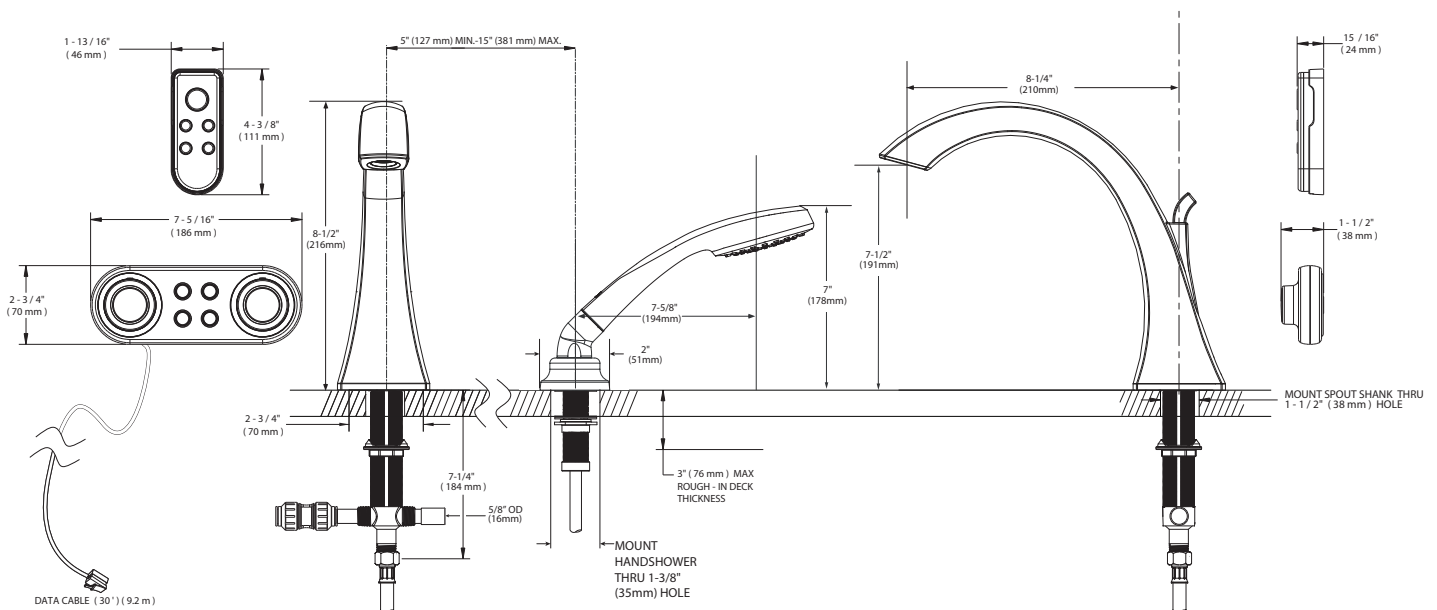

ioDIGITAL™ VOSS™ Digital Roman Tub Trim Only with Handshower

Models: T9694 series

Valve: 4994 (Sold separately)

Spout Shank: 4898 (Sold separately)

Optional Remote: A349 series
(Sold separately)

Controller: T3490 series (Sold separately)

NOTE: THE INSTALLATION SHOWN IS FOR TILE DECKS, THIS VALVE WILL ALSO FIT STEEL, CAST IRON OR PLASTIC DECKS

CRITICAL DIMENSIONS

(DO NOT SCALE)

FOR MORE INFORMATION CALL: 1-800-BUY-MOEN

www.moen.com