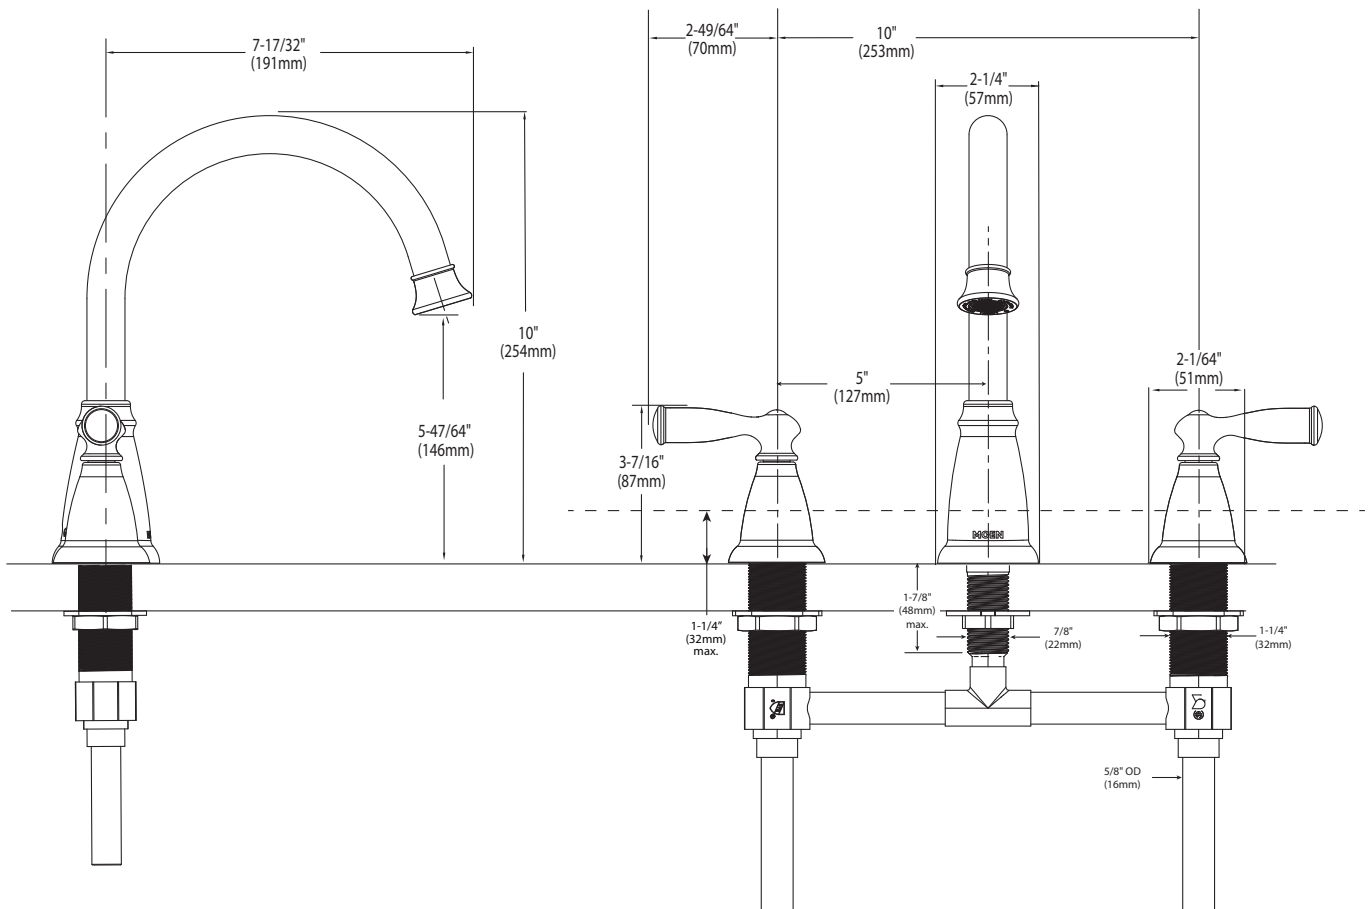

CRITICAL DIMENSIONS

(DO NOT SCALE)

FOR MORE INFORMATION CALL: 1-800-BUY-MOEN

www.moen.com