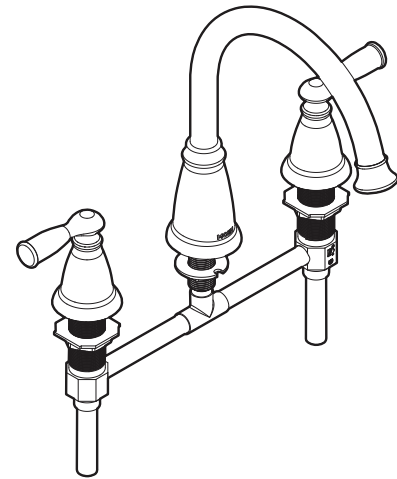

Buy it for looks. Buy it for life.®

Specifications

DESCRIPTION

- Metal construction
- Designed to be installed on decks up to 1-7/8" (48mm) on 10" centers

OPERATION

- Rotate hot side handle counterclockwise to open (clockwise to close) and the cold side handle clockwise to open (counterclockwise to close)

FLOW

- Designed to deliver 16 gpm at 45 psi. (60L/min)

CARTRIDGE

- Nonmetallic and stainless steel materials

STANDARDS

- Designed and manufactured to comply with the applicable requirements of: ASME A112.18.1/CSA B-125.1 and all applicable requirements referenced therein

- ADA  for lever handles

WARRANTY

- Lifetime limited warranty against leaks, drips and finish defects to the original consumer purchaser
- 5 year warranty if used in commercial installations

Banbury™
Two-Handle Roman Tub Faucet Trim