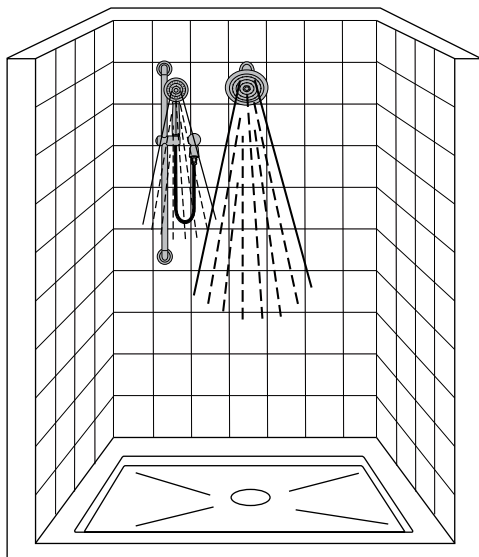

Enhance your
showering experience
with the convenience
of a hand shower.