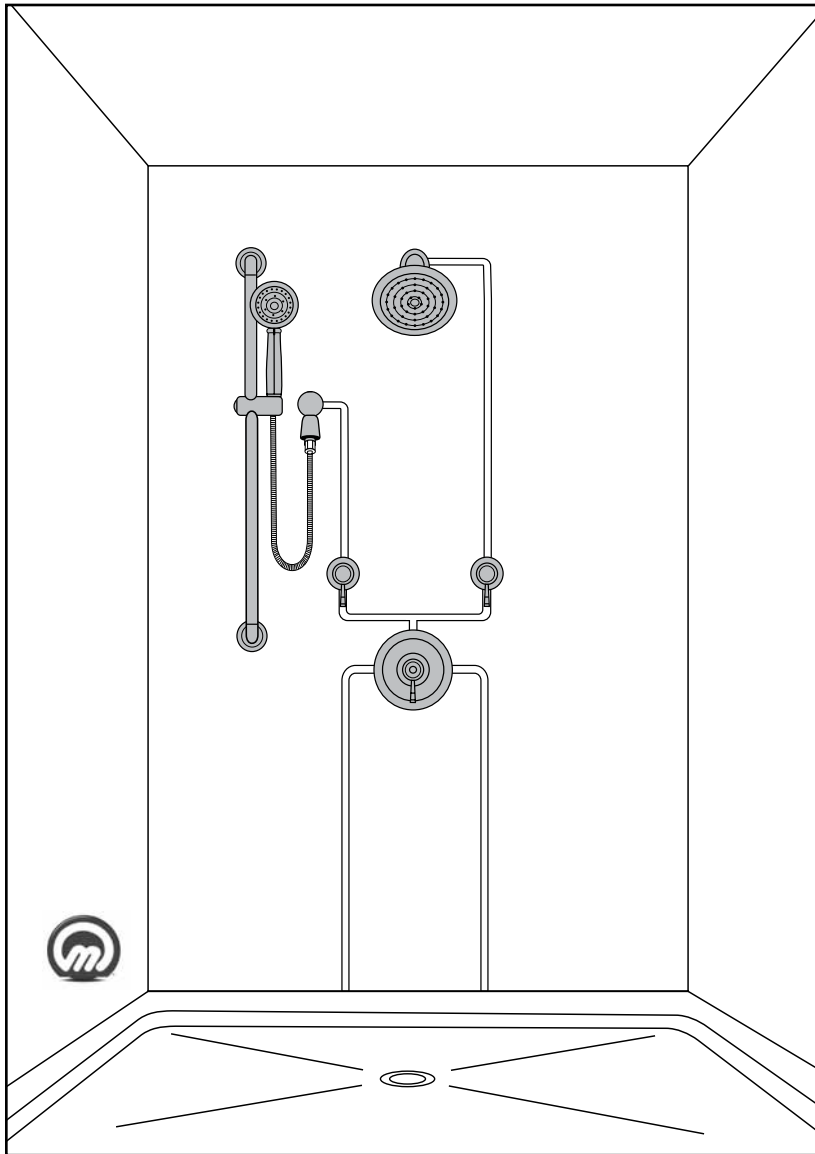

# One-Wall ExactTemp® 3/4"

## ExactTemp 3/4" Thermostatic control valve

QTY: 1 ea. \_\_\_\_\_  
 MODEL: S3371 \_\_\_\_\_  
 PRICE: \$ \_\_\_\_\_