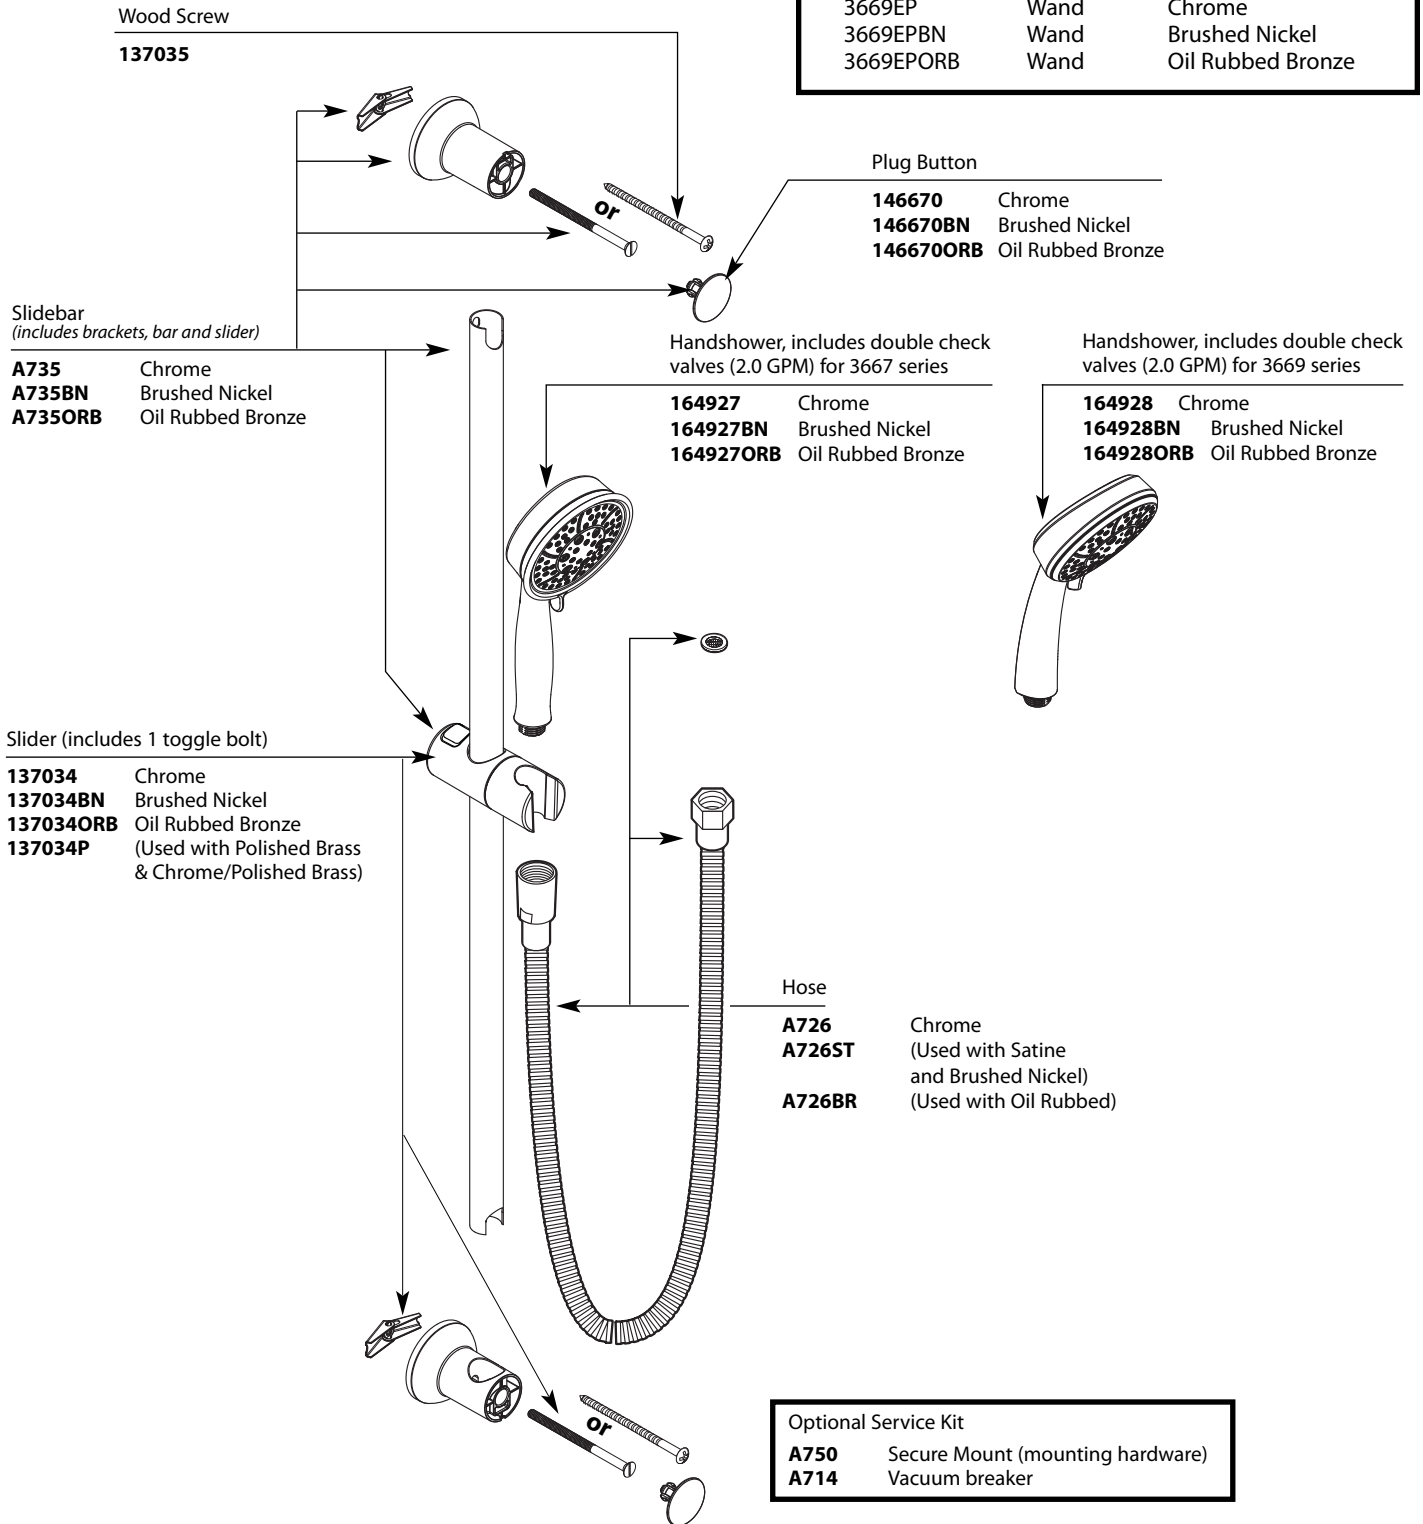

Buy it for looks. Buy it for life.®

Illustrated Parts

Four Function Handshower

MODEL	TYPE	FINISH
3667EP	Wand	Chrome
3667EPBN	Wand	Brushed Nickel
3667EPORB	Wand	Oil Rubbed Bronze
3669EP	Wand	Chrome
3669EPBN	Wand	Brushed Nickel
3669EPORB	Wand	Oil Rubbed Bronze

Optional Service Kit	
A750	Secure Mount (mounting hardware)
A714	Vacuum breaker

Buy it for looks. Buy it for life.®

Illustrated Parts

■ **Order by Part Number**

*There is more than 1 version of this model.
Page down to identify the version you have.*

• 2nd generation valve manufactured on and after September 3rd, 2009. Can be identified by the check stop nut (smaller drive feature).

• 147208 Thermostatic cartridge will not work in 1st generation valves.

**ExactTemp®
3/4" Thermostatic Valve**

MODEL
S3371

Buy it for looks. Buy it for life.®

Illustrated Parts

■ Order by Part Number

- 1st generation valve manufactured prior to September 3rd, 2009. Can be identified by the check stop nut.
- 130156 Thermostatic cartridge will not work in 2nd generation valves.