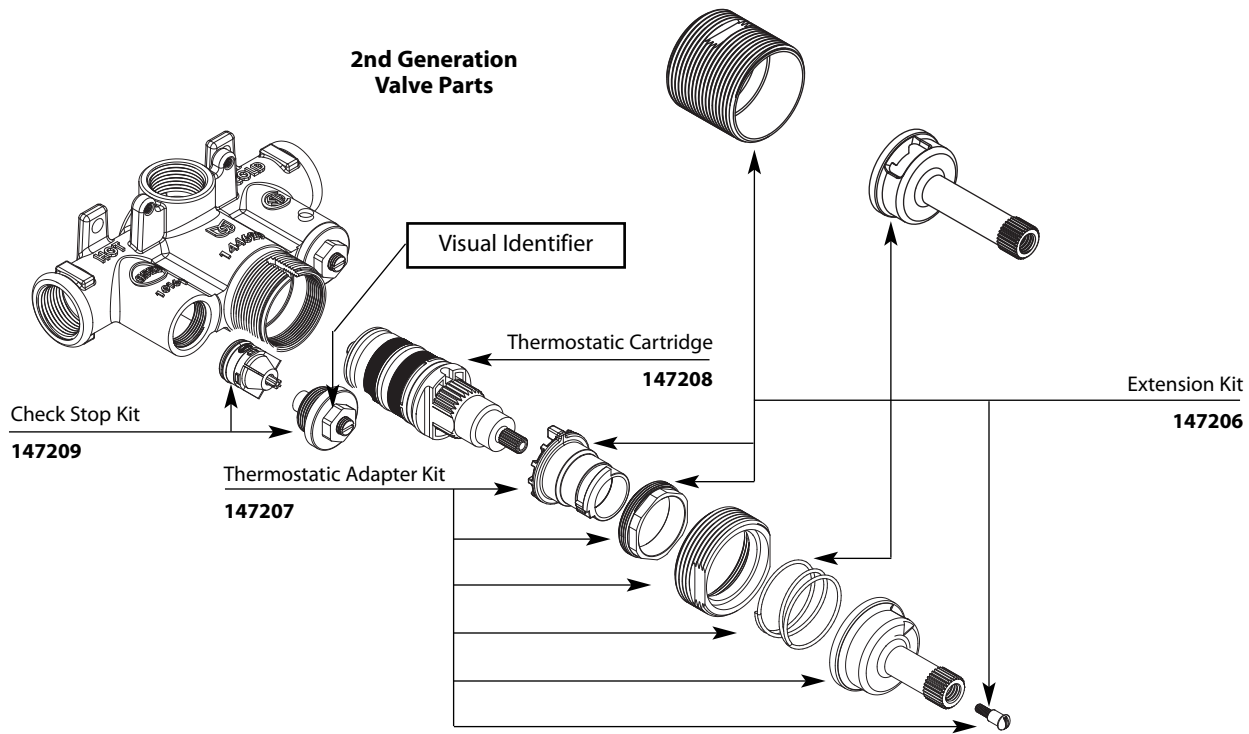

• 2nd generation valve manufactured on and after September 3rd, 2009. Can be identified by the check stop nut (smaller drive feature).

• 147208 Thermostatic cartridge will not work in 1st generation valves.

**ExactTemp®
3/4" Thermostatic Valve**

MODEL
S3371

Buy it for looks. Buy it for life.®

Illustrated Parts

■ Order by Part Number

- 1st generation valve manufactured prior to September 3rd, 2009. Can be identified by the check stop nut.
- 130156 Thermostatic cartridge will not work in 2nd generation valves.