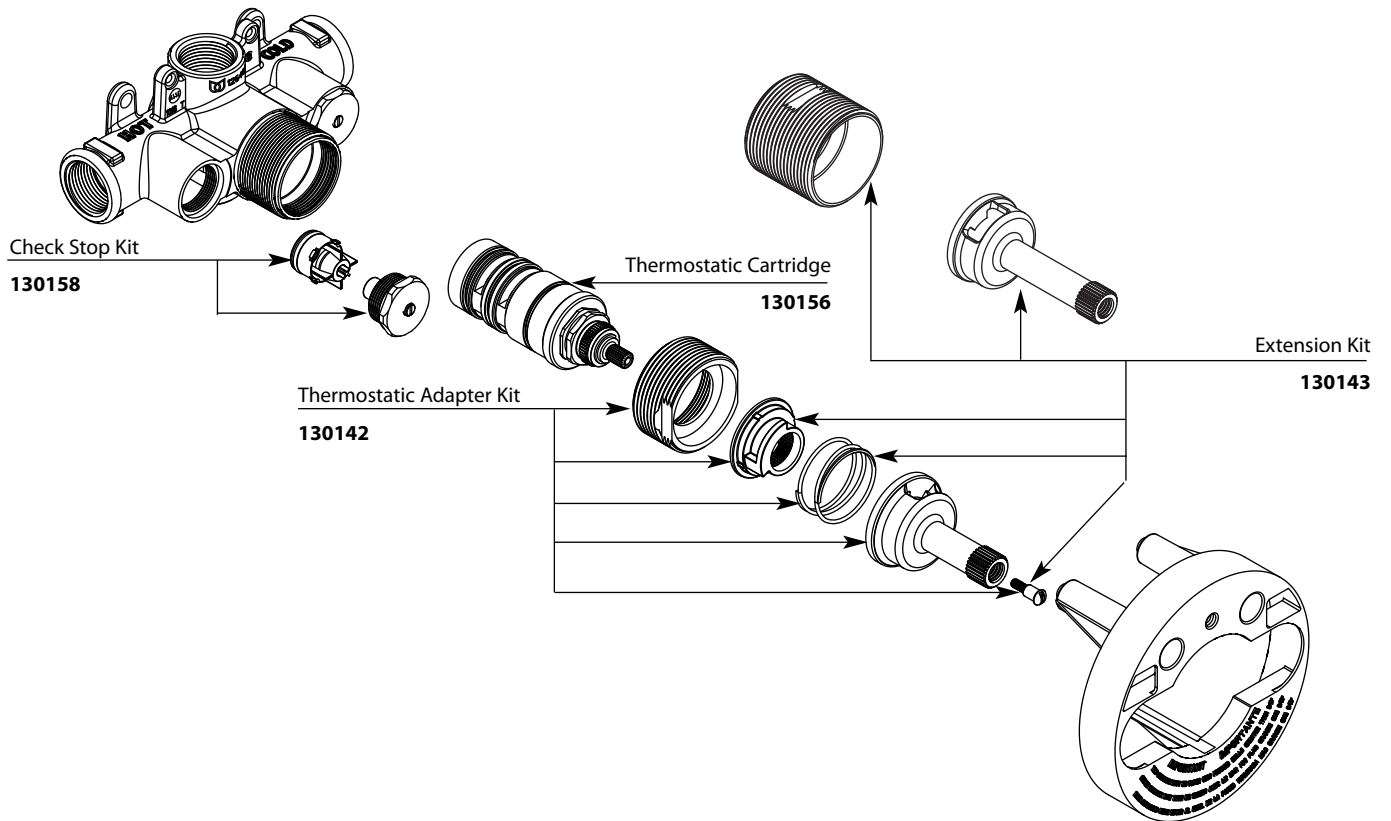

Illustrated Parts

■ Order by Part Number

**ExactTemp®
3/4" Thermostatic Valve**

MODEL
S3371

Buy it for looks. Buy it for life.®

Illustrated Parts

■ Order by Part Number

ExactTemp® 3/4" Thermostatic Tub/Shower Volume Handle (Trim Only)		
MODEL	HANDLE	FINISH
TS3600	Lever	Chrome
TS3600ORB	Lever	Oil Rubbed Bronze
TS3600WR	Lever	Wrought Iron
TS3600AN	Lever	Antique Nickel
TS3600BN	Lever	Brushed Nickel
TS3600PW	Lever	Pewter
TS3600AZ	Lever	Antique Bronze
TS3600BB	Lever	Brushed Bronze