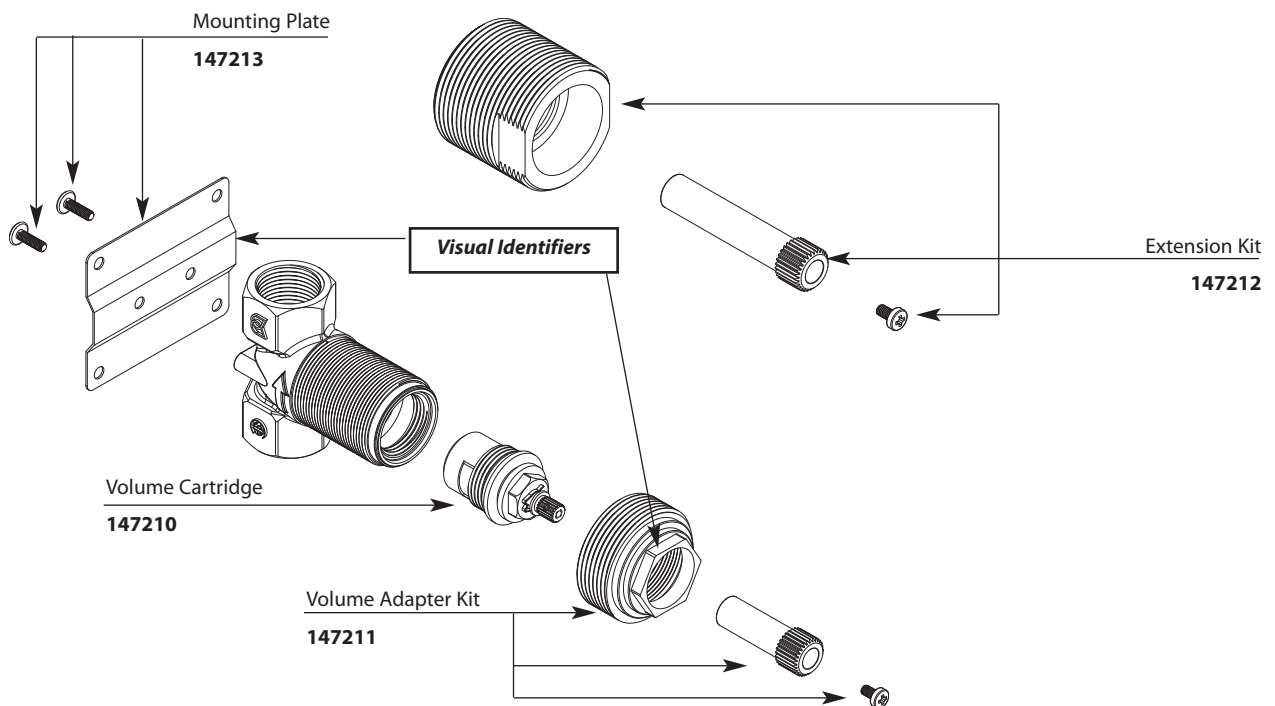

Buy it for looks. Buy it for life.®

Illustrated Parts

■ Order by Part Number

*There is more than 1 version of this model.
Page down to identify the version you have.*

• 2nd generation valve manufactured on and after July 27th, 2009. Can be identified by mounting plate and smaller drive feature (1-1/8") on adapter nut.

• 147210 volume control cartridge will not work with 1st generation valves.

ExactTemp® 3/4" Volume Control Flow Valve   MODEL S3600

2nd Generation Valve Parts