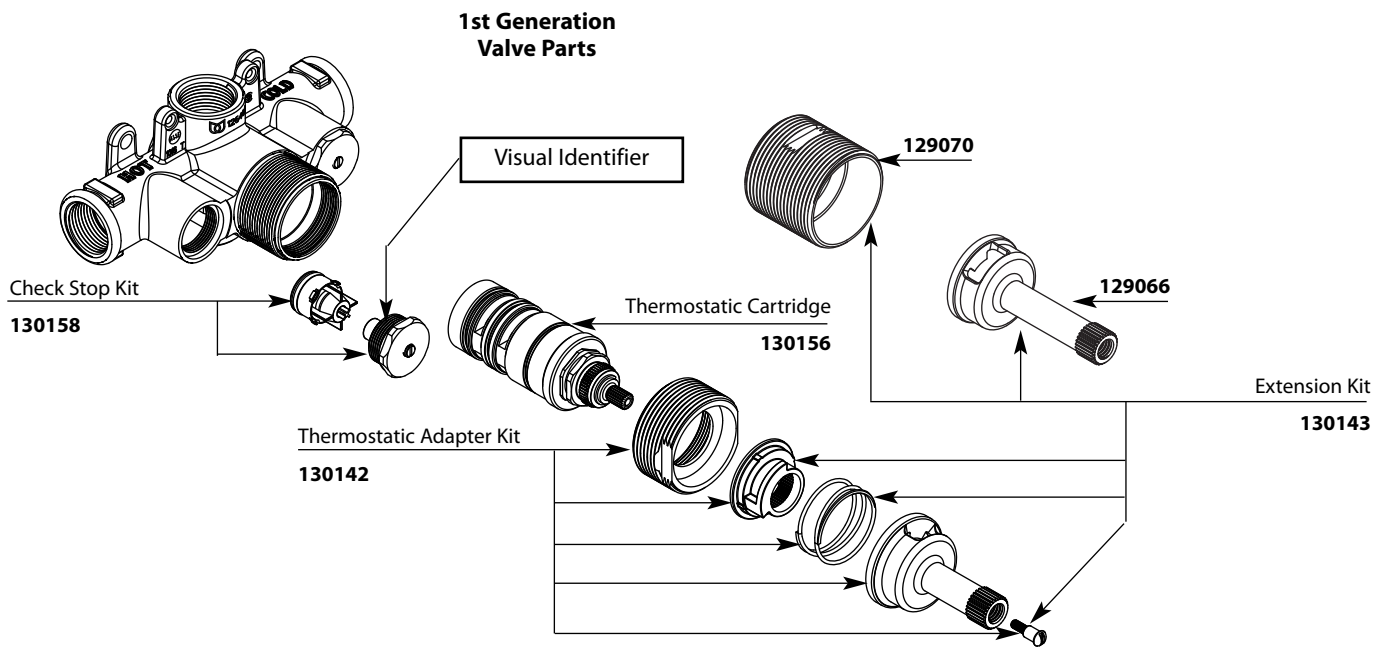

Buy it for looks. Buy it for life.®

Illustrated Parts

■ Order by Part Number

- 1st generation valve manufactured prior to September 3rd, 2009. Can be identified by the check stop nut.
- 130156 Thermostatic cartridge will not work in 2nd generation valves.

**ExactTemp®
3/4" Thermostatic Valve**

**MODEL
S3371**