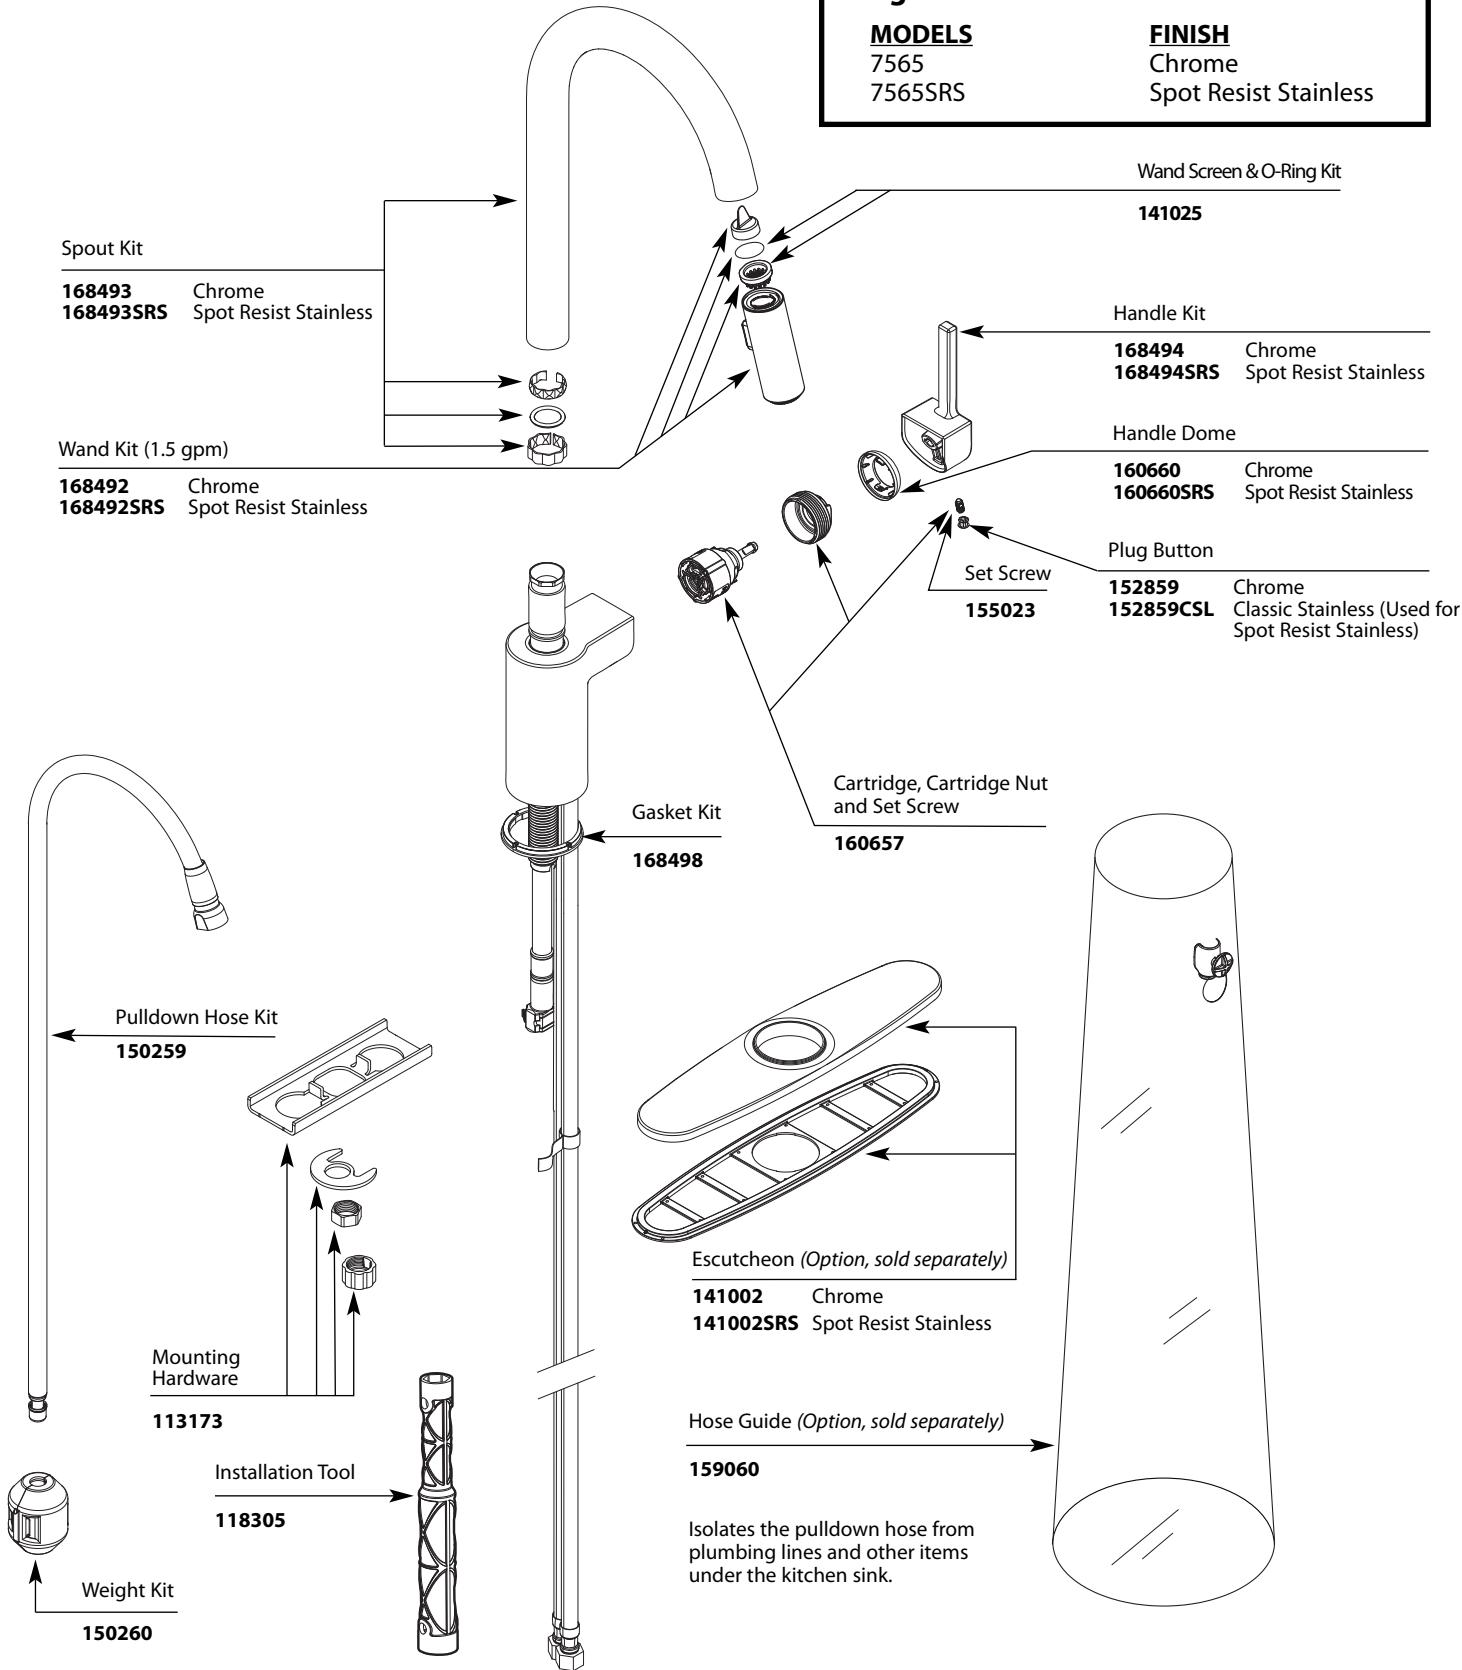

Buy it for looks. Buy it for life.®

■ Order by Part Number

Illustrated Parts

ALIGN™ Single-Handle Pulldown Kitchen Faucet	
MODELS 7565 7565SRS	FINISH Chrome Spot Resist Stainless

TO ORDER PARTS CALL: 1-800-465-6130