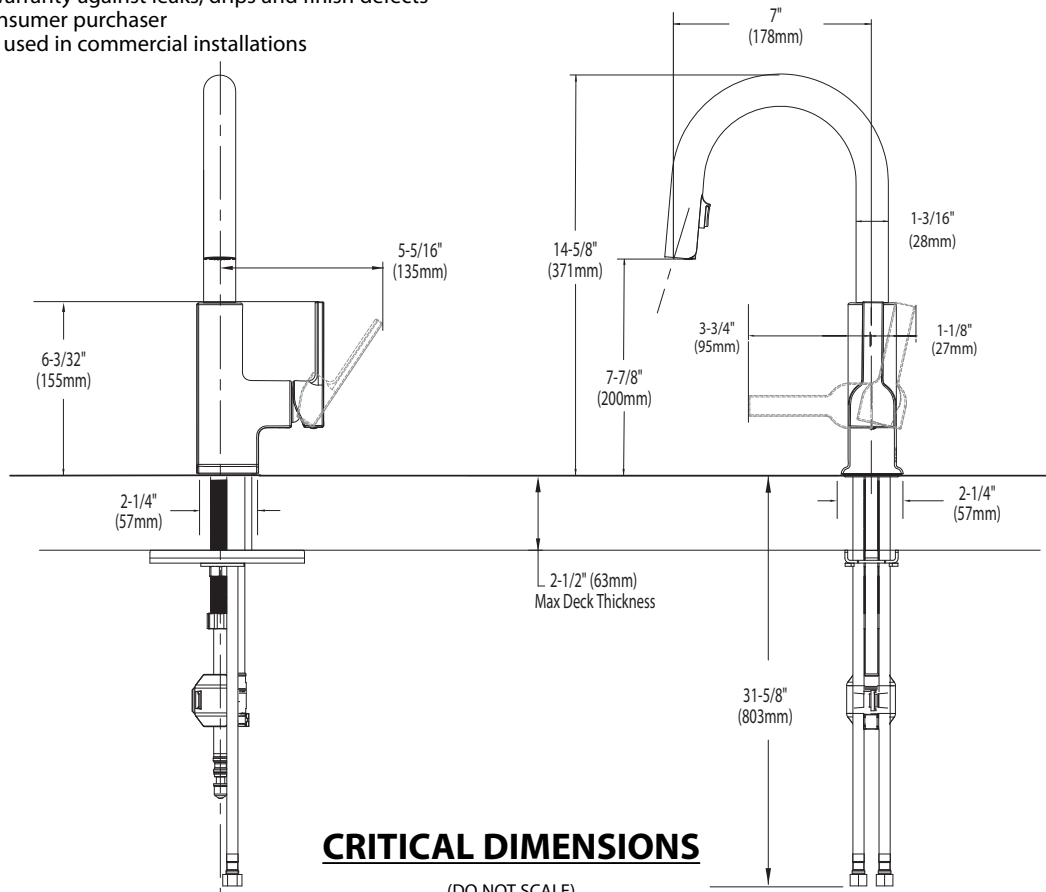

Buy it for looks. Buy it for life.®

Specifications

FAUCET DESCRIPTION

- Reflex™ pulldown system offers smooth operation, easy movement and secure docking
- Metal construction with various finishes identified by suffix
- Quick connect installation
- Pulldown spray with 68" braided hose
- Flexible supply lines with 3/8" compression fittings
- High arc spout provides the perfect height and reach for prep sinks while the pulldown feature provides maneuverability for food preparation tasks
- 360° rotating spout
- Faucet designed for handle to be mounted on right side

OPERATION

- Lever style handle
- Temperature controlled by 100° arc of handle travel
- Operates with less than 5 lbs. of force
- Operates in stream or spray mode in the pulldown or retracted position
- When filling a vessel outside the sink, the pause feature conveniently stops the flow of water as the wand passes over the counter top

FLOW

- Flow is limited to 1.5 gpm (5.7 L/min) at 60 psi

CARTRIDGE

- 1255™ Duralast™ cartridge for Single-Handle Faucets

STANDARDS

- Third party certified to IAPMO Green, ASME A112.18.1/CSA B125.1 and all applicable requirements referenced therein including NSF 61/9G
- Meets CalGreen and Georgia SB370 requirements
- Complies with California Proposition 65 and with the Federal Safe Drinking Water Act
- The backflow protection system in the device consists of two independently operating check valves, a primary and a secondary which prevent backflow
- **ADA**  for lever handle

Models: S62308 series

NOTE: THIS FAUCET IS DESIGNED TO BE INSTALLED THRU 1 HOLE, 1-1/2" (38mm) MIN. DIA.

TO ORDER PARTS CALL: 1-800-BUY-MOEN

www.moen.com