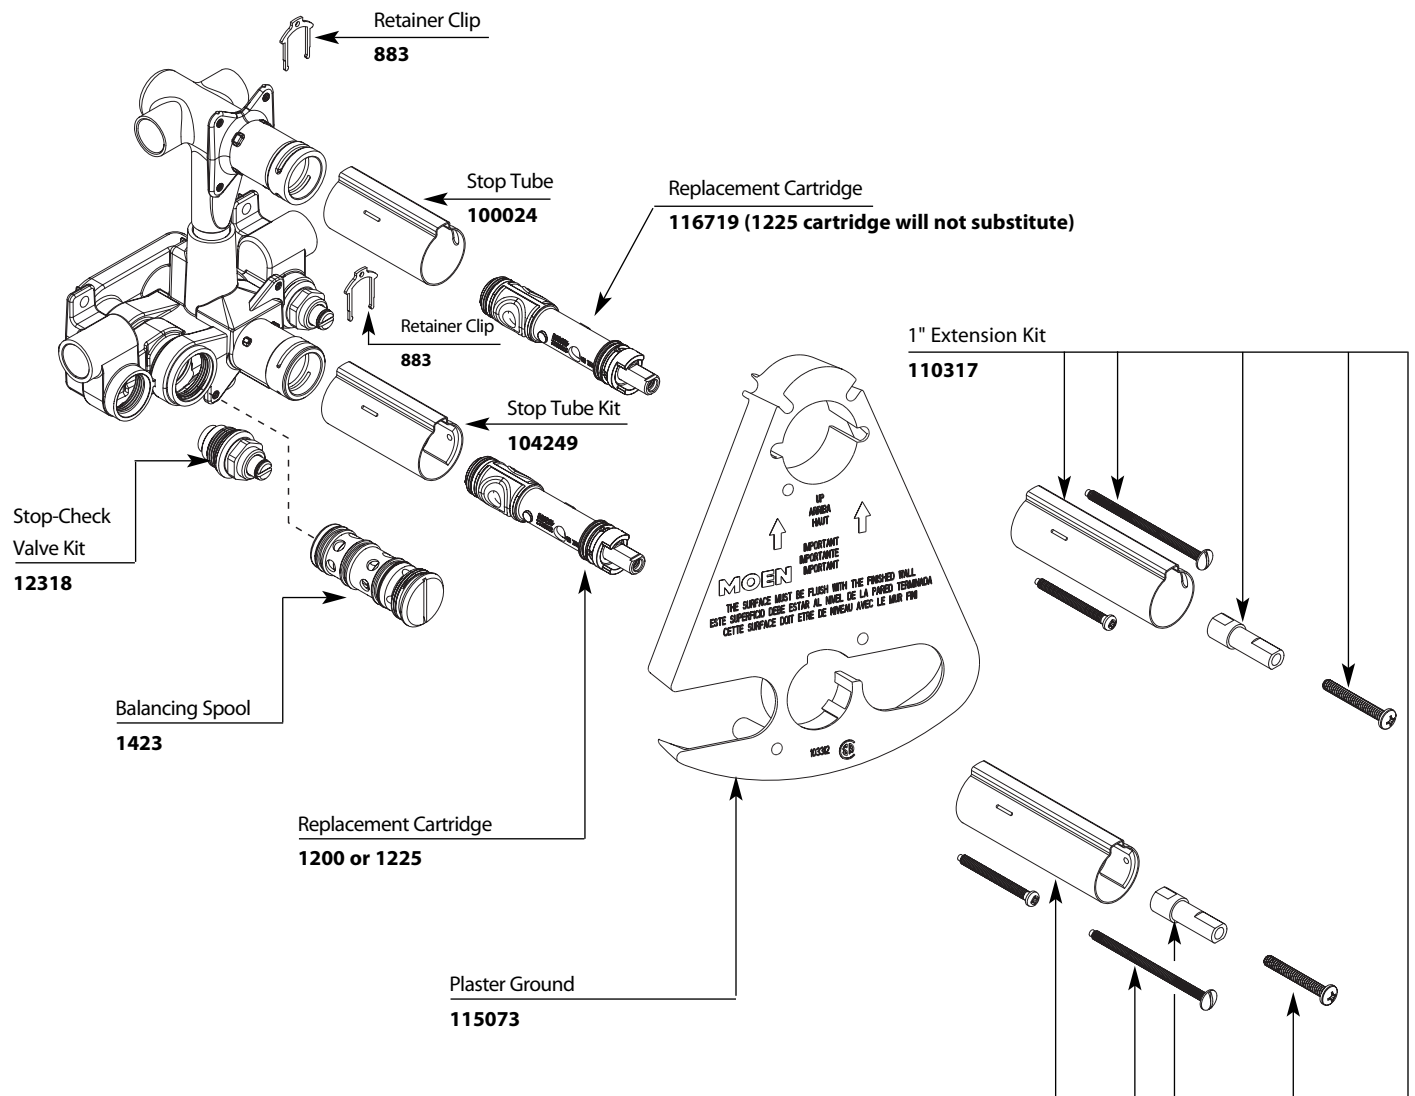

Buy it for looks. Buy it for life.®

■ Order by Part Number

Illustrated Parts

MOENTROL®		
3-Function Transfer Valve Only		
<u>MODEL</u>	<u>HANDLE</u>	<u>DETAIL</u>
3320	Two	1/2" IPS
3330	Two	CC

Buy it for looks. Buy it for life.®

Illustrated Parts

Four Function Handshower

MODEL	TYPE	FINISH
3667EP	Wand	Chrome
3667EPBN	Wand	Brushed Nickel
3667EPORB	Wand	Oil Rubbed Bronze
3669EP	Wand	Chrome
3669EPBN	Wand	Brushed Nickel
3669EPORB	Wand	Oil Rubbed Bronze

Buy it for looks. Buy it for life.®

■ Order by Part Number

Illustrated Parts

**ICON™ MOENTROL®
with Built-In 3 Function Diverter Shower
Valve Trim**

<u>MODEL</u>	<u>HANDLE</u>	<u>FINISH</u>
TS4112	Lever/Knob	Chrome
TS4112BB	Lever/Knob	Brushed Bronze
TS4112BN	Lever/Knob	Brushed Nickel