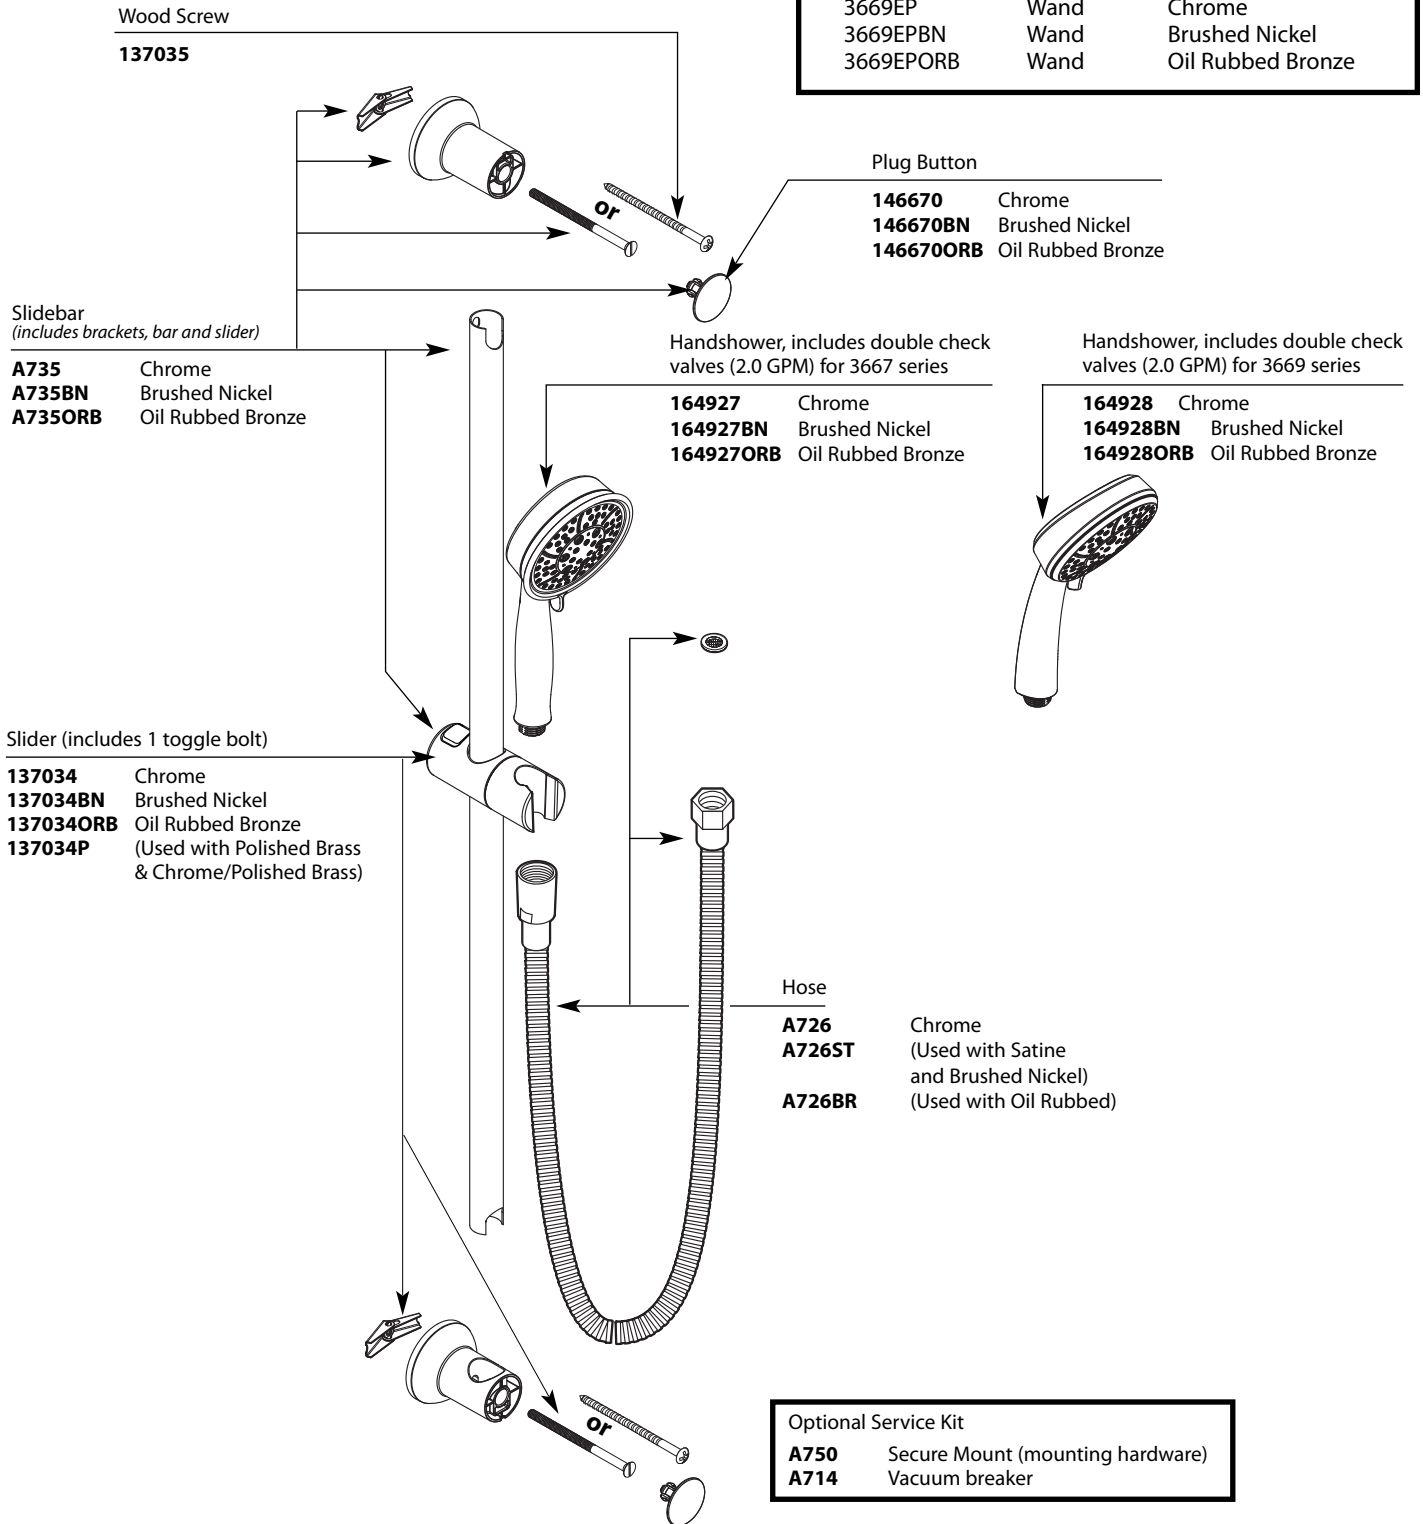

Buy it for looks. Buy it for life.®

■ Order by Part Number

Illustrated Parts

MOENTROL®		
3-Function Transfer Valve Only		
<u>MODEL</u>	<u>HANDLE</u>	<u>DETAIL</u>
3320	Two	1/2" IPS
3330	Two	CC

Buy it for looks. Buy it for life.®

Illustrated Parts

Four Function Handshower

MODEL	TYPE	FINISH
3667EP	Wand	Chrome
3667EPBN	Wand	Brushed Nickel
3667EPORB	Wand	Oil Rubbed Bronze
3669EP	Wand	Chrome
3669EPBN	Wand	Brushed Nickel
3669EPORB	Wand	Oil Rubbed Bronze

Buy it for looks. Buy it for life.®

■ Order by Part Number

Illustrated Parts

**ICON™ MOENTROL®
with Built-In 3 Function Diverter Shower
Valve Trim**

<u>MODEL</u>	<u>HANDLE</u>	<u>FINISH</u>
TS4112	Lever/Knob	Chrome
TS4112BB	Lever/Knob	Brushed Bronze
TS4112BN	Lever/Knob	Brushed Nickel