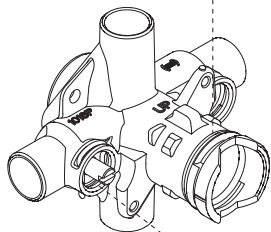

Buy it for looks. Buy it for life.®

Illustrated Parts

■ Order by Part Number

CHATEAU® POSI-TEMP® Single-Handle Tub/Shower Valve Only					
MODEL	CONNECTION	STOPS	MODEL	CONNECTION	STOPS
2570	CC	Yes	FP62370	CC	Yes
62370	CC	Yes	FP62390	IPS	Yes
2590	IPS	Yes	FP62320	CC	No
62390	IPS	Yes	FP62300	IPS	No
2520	CC	No	FP62360	PEX	Yes
62320	CC	No	FP62380	PEX	No
2510	IPS	No	FP62365	COLD EXPANSION PEX	No
62300	IPS	No	FP62345	CC/IPS	No
62360	PEX	Yes			
2580	PEX	Yes			
62380	PEX	No			
62365	COLD EXPANSION PEX	No			
62345	CC/IPS	No			

FP= Flush Plug Included

Note: Flush Plug can be used with existing installations.

Buy it for looks. Buy it for life.®

Illustrated Parts

Four Function Handshower

MODEL	TYPE	FINISH
3667EP	Wand	Chrome
3667EPBN	Wand	Brushed Nickel
3667EPORB	Wand	Oil Rubbed Bronze
3669EP	Wand	Chrome
3669EPBN	Wand	Brushed Nickel
3669EPORB	Wand	Oil Rubbed Bronze

Buy it for looks. Buy it for life.®

Illustrated Parts

■ Order by Part Number

■ Trim can be used with 62300 series or 2500 series valve

VOSS™ Posi-Temp® Single-Handle Tub/Shower Valve			
Valve Trim		Shower Only*	Tub/Shower*
MODEL		MODEL	MODEL
T2691	Chrome	T2692	T2693
T2691BN	Brushed Nickel	T2692BN	T2693BN
T2691ORB	Oil Rubbed Bronze	T2692ORB	T2693ORB
		T2692EP	T2693EP
		T2692EPBN	T2693EPBN
		T2692EPORB	T2693EPORB
		T2692NH	T2693NH
		T2692NHBN	T2693NHBN
		T2692NHORB	T2693NHORB