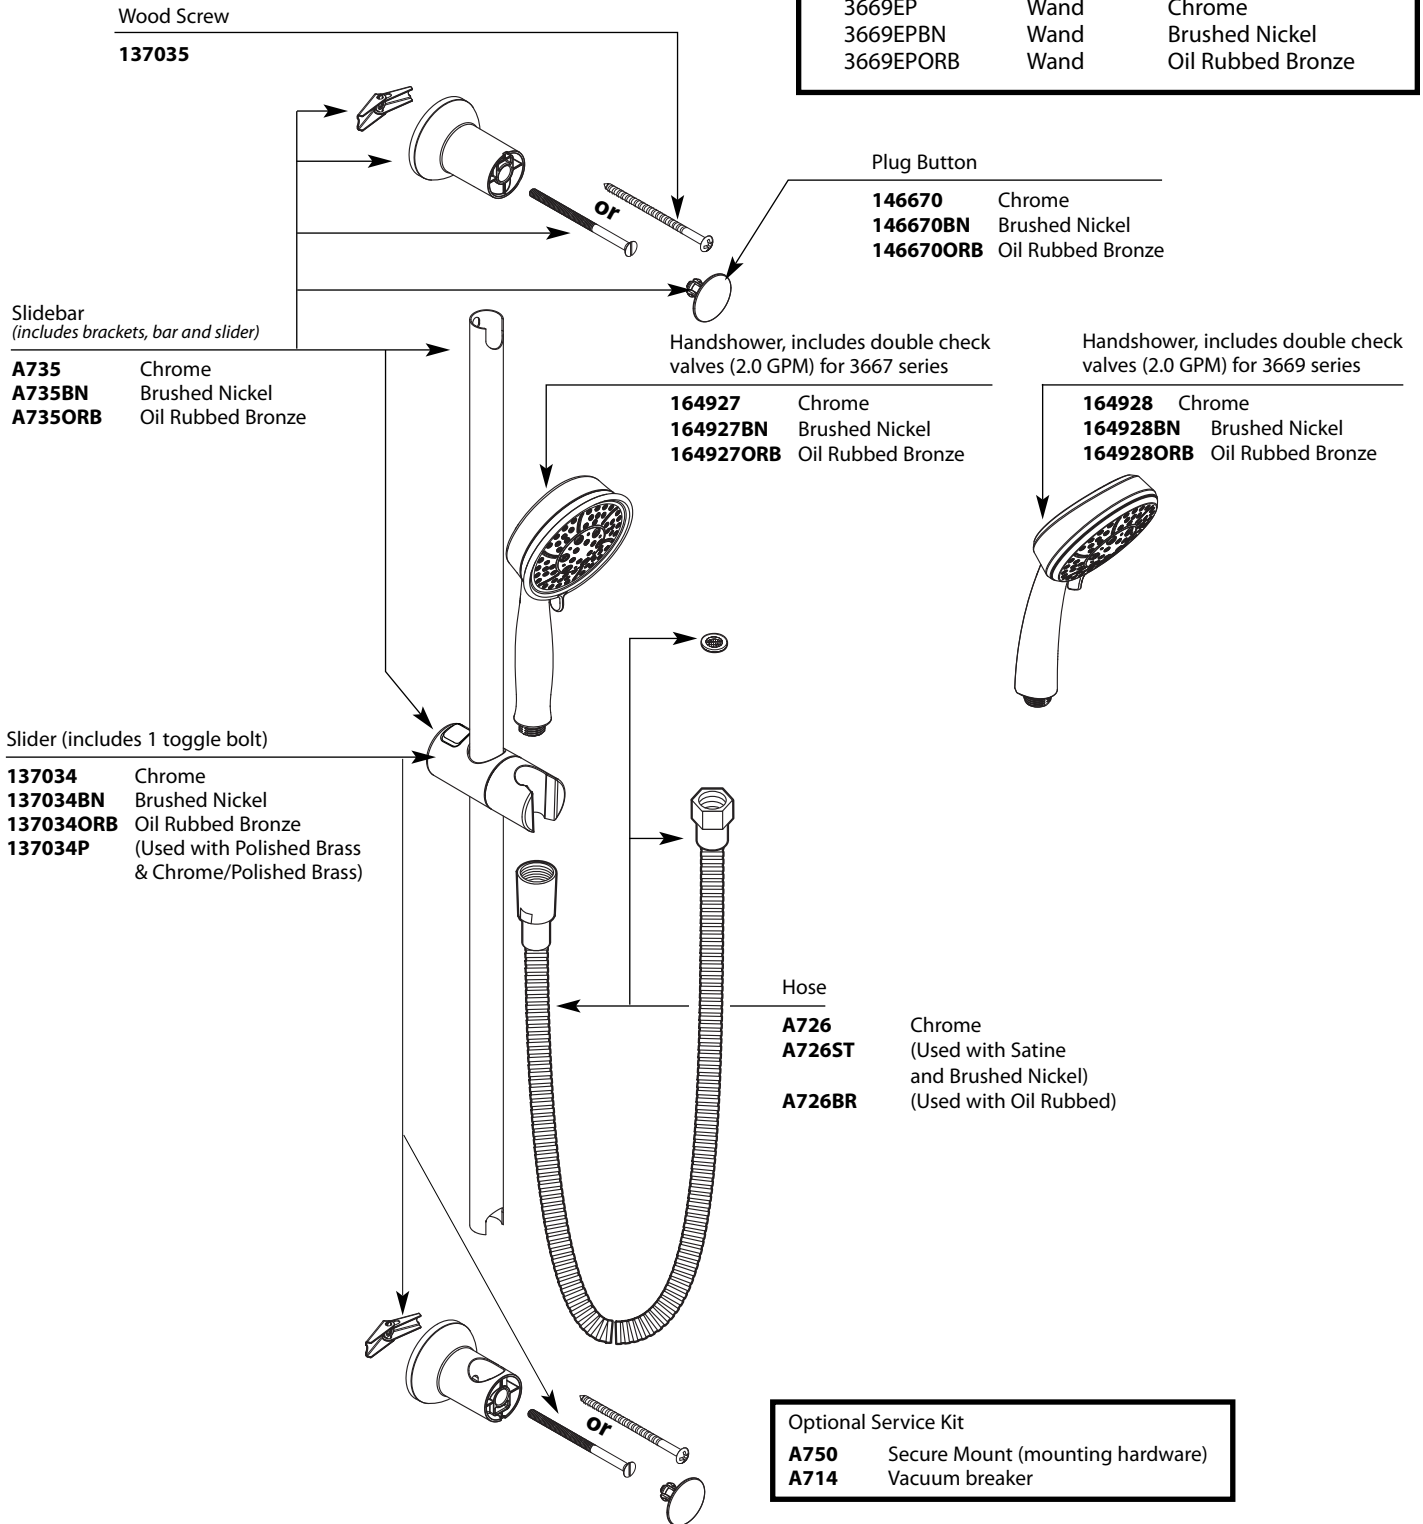

Buy it for looks. Buy it for life.®

Illustrated Parts

■ Order by Part Number

CHATEAU® POSI-TEMP® Single-Handle Tub/Shower Valve Only					
MODEL	CONNECTION	STOPS	MODEL	CONNECTION	STOPS
2570	CC	Yes	FP62370	CC	Yes
62370	CC	Yes	FP62390	IPS	Yes
2590	IPS	Yes	FP62320	CC	No
62390	IPS	Yes	FP62300	IPS	No
2520	CC	No	FP62360	PEX	Yes
62320	CC	No	FP62380	PEX	No
2510	IPS	No	FP62365	COLD EXPANSION PEX	No
62300	IPS	No	FP62345	CC/IPS	No
62360	PEX	Yes			
2580	PEX	Yes			
62380	PEX	No			
62365	COLD EXPANSION PEX	No			
62345	CC/IPS	No			

FP= Flush Plug Included

Note: Flush Plug can be used with existing installations.

Buy it for looks. Buy it for life.®

Illustrated Parts

Four Function Handshower

MODEL	TYPE	FINISH
3667EP	Wand	Chrome
3667EPBN	Wand	Brushed Nickel
3667EPORB	Wand	Oil Rubbed Bronze
3669EP	Wand	Chrome
3669EPBN	Wand	Brushed Nickel
3669EPORB	Wand	Oil Rubbed Bronze

Buy it for looks. Buy it for life.®

Illustrated Parts

■ Order by Part Number

■ Trim can be used with 62300 series or 2500 series valve

VOSS™ Posi-Temp® Single-Handle Tub/Shower Valve			
Valve Trim		Shower Only*	Tub/Shower*
MODEL		MODEL	MODEL
T2691	Chrome	T2692	T2693
T2691BN	Brushed Nickel	T2692BN	T2693BN
T2691ORB	Oil Rubbed Bronze	T2692ORB	T2693ORB
		T2692EP	T2693EP
		T2692EPBN	T2693EPBN
		T2692EPORB	T2693EPORB
		T2692NH	T2693NH
		T2692NHBN	T2693NHBN
		T2692NHORB	T2693NHORB

All models include 2.5 gpm showerhead except those with EP suffix (1.75 gpm showerhead) or those with NH suffix (no showerhead)

Buy it for looks. Buy it for life.®

Illustrated Parts

■ Order by Part Number