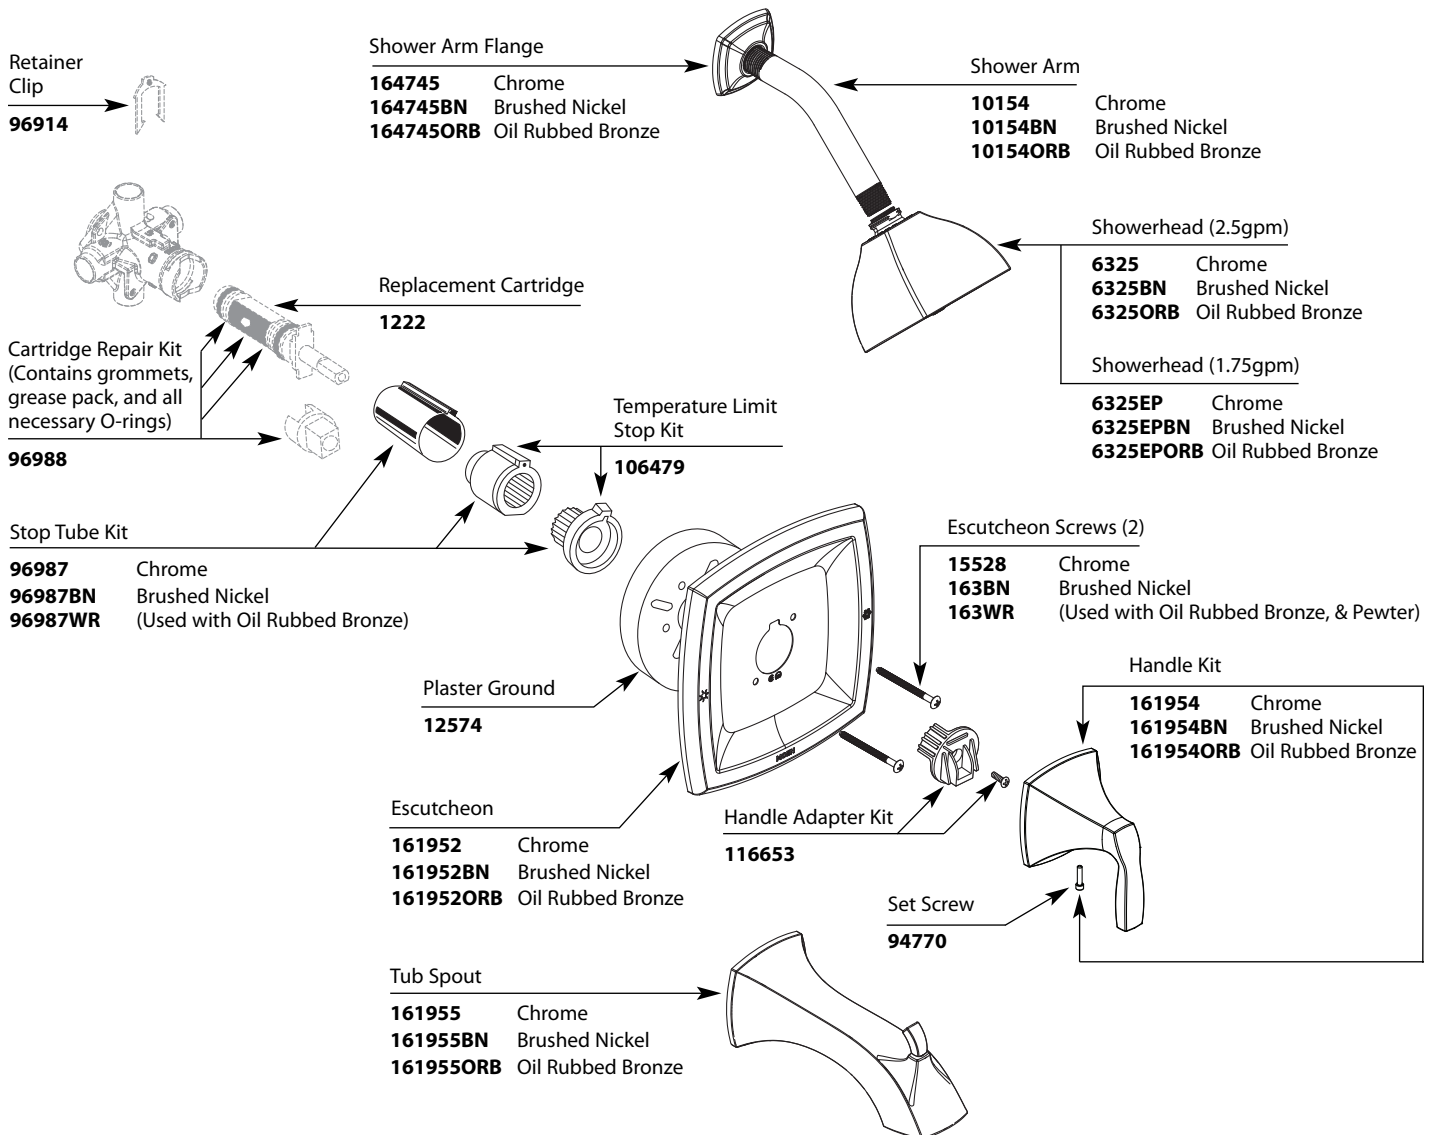

FP= Flush Plug Included

Note: Flush Plug can be used with existing installations.

Buy it for looks. Buy it for life.®

Illustrated Parts

Four Function Handshower

MODEL	TYPE	FINISH
3667EP	Wand	Chrome
3667EPBN	Wand	Brushed Nickel
3667EPORB	Wand	Oil Rubbed Bronze
3669EP	Wand	Chrome
3669EPBN	Wand	Brushed Nickel
3669EPORB	Wand	Oil Rubbed Bronze

Buy it for looks. Buy it for life.®

Illustrated Parts

■ Order by Part Number

■ Trim can be used with 62300 series or 2500 series valve

VOSS™ Posi-Temp® Single-Handle Tub/Shower Valve			
Valve Trim		Shower Only*	Tub/Shower*
MODEL		MODEL	MODEL
T2691	Chrome	T2692	T2693
T2691BN	Brushed Nickel	T2692BN	T2693BN
T2691ORB	Oil Rubbed Bronze	T2692ORB	T2693ORB
		T2692EP	T2693EP
		T2692EPBN	T2693EPBN
		T2692EPORB	T2693EPORB
		T2692NH	T2693NH
		T2692NHBN	T2693NHBN
		T2692NHORB	T2693NHORB

All models include 2.5 gpm showerhead except those with EP suffix (1.75 gpm showerhead) or those with NH suffix (no showerhead)

Buy it for looks. Buy it for life.®

Illustrated Parts

■ Order by Part Number

VOSS™ Multi-Function Transfer Valve Trim Kit		
MODEL	HANDLE	FINISH
T4611	Lever	Chrome
T4611BN	Lever	Brushed Nickel
T4611ORB	Lever	Oil Rubbed Bronze