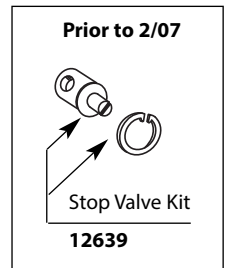

Buy it for looks. Buy it for life.®

Illustrated Parts

■ Order by Part Number

CHATEAU® POSI-TEMP® Single-Handle Tub/Shower Valve Only					
MODEL	CONNECTION	STOPS	MODEL	CONNECTION	STOPS
2570	CC	Yes	FP62370	CC	Yes
62370	CC	Yes	FP62390	IPS	Yes
2590	IPS	Yes	FP62320	CC	No
62390	IPS	Yes	FP62300	IPS	No
2520	CC	No	FP62360	PEX	Yes
62320	CC	No	FP62380	PEX	No
2510	IPS	No	FP62365	COLD EXPANSION PEX	No
62300	IPS	No	FP62345	CC/IPS	No
62360	PEX	Yes			
2580	PEX	Yes			
62380	PEX	No			
62365	COLD EXPANSION PEX	No			
62345	CC/IPS	No			

FP= Flush Plug Included

Note: Flush Plug can be used with existing installations.

Buy it for looks. Buy it for life.®

Illustrated Parts

Four Function Handshower

MODEL	TYPE	FINISH
3667EP	Wand	Chrome
3667EPBN	Wand	Brushed Nickel
3667EPORB	Wand	Oil Rubbed Bronze
3669EP	Wand	Chrome
3669EPBN	Wand	Brushed Nickel
3669EPORB	Wand	Oil Rubbed Bronze

Buy it for looks. Buy it for life.®

Illustrated Parts

■ Order by Part Number

■ Trim can be used with 62300 series or 2500 series valve

VOSS™ Posi-Temp® Single-Handle Tub/Shower Valve			
Valve Trim		Shower Only*	Tub/Shower*
MODEL		MODEL	MODEL
T2691	Chrome	T2692	T2693
T2691BN	Brushed Nickel	T2692BN	T2693BN
T2691ORB	Oil Rubbed Bronze	T2692ORB	T2693ORB
		T2692EP	T2693EP
		T2692EPBN	T2693EPBN
		T2692EPORB	T2693EPORB
		T2692NH	T2693NH
		T2692NHBN	T2693NHBN
		T2692NHORB	T2693NHORB