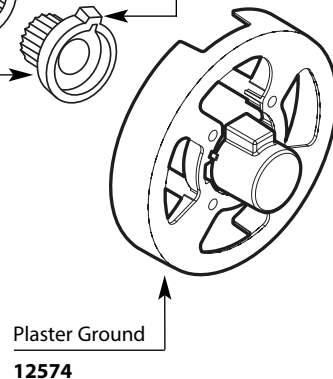

Buy it for looks. Buy it for life.®

Illustrated Parts

■ Order by Part Number

CHATEAU® POSI-TEMP® Single-Handle Tub/Shower Valve Only					
MODEL	CONNECTION	STOPS	MODEL	CONNECTION	STOPS
2570	CC	Yes	FP62370	CC	Yes
62370	CC	Yes	FP62390	IPS	Yes
2590	IPS	Yes	FP62320	CC	No
62390	IPS	Yes	FP62300	IPS	No
2520	CC	No	FP62360	PEX	Yes
62320	CC	No	FP62380	PEX	No
2510	IPS	No	FP62365	COLD EXPANSION PEX	No
62300	IPS	No	FP62345	CC/IPS	No
62360	PEX	Yes			
2580	PEX	Yes			
62380	PEX	No			
62365	COLD EXPANSION PEX	No			
62345	CC/IPS	No			

FP= Flush Plug Included

Note: Flush Plug can be used with existing installations.

Buy it for looks. Buy it for life.®

Illustrated Parts

Four Function Handshower

MODEL	TYPE	FINISH
3667EP	Wand	Chrome
3667EPBN	Wand	Brushed Nickel
3667EPORB	Wand	Oil Rubbed Bronze
3669EP	Wand	Chrome
3669EPBN	Wand	Brushed Nickel
3669EPORB	Wand	Oil Rubbed Bronze

Buy it for looks. Buy it for life.®

Illustrated Parts

■ Order by Part Number

■ Trim can be used with 62300 series or 2500 series valve

VOSS™ Posi-Temp® Single-Handle Tub/Shower Valve			
Valve Trim		Shower Only*	Tub/Shower*
MODEL		MODEL	MODEL
T2691	Chrome	T2692	T2693
T2691BN	Brushed Nickel	T2692BN	T2693BN
T2691ORB	Oil Rubbed Bronze	T2692ORB	T2693ORB
		T2692EP	T2693EP
		T2692EPBN	T2693EPBN
		T2692EPORB	T2693EPORB
		T2692NH	T2693NH
		T2692NHBN	T2693NHBN
		T2692NHORB	T2693NHORB