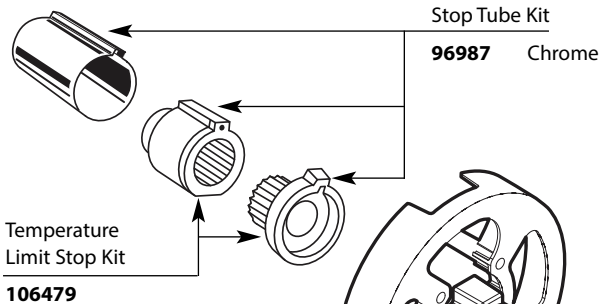

Buy it for looks. Buy it for life.®

Illustrated Parts

■ Order by Part Number

CHATEAU® POSI-TEMP® Single-Handle Tub/Shower Valve Only					
MODEL	CONNECTION	STOPS	MODEL	CONNECTION	STOPS
2570	CC	Yes	FP62370	CC	Yes
62370	CC	Yes	FP62390	IPS	Yes
2590	IPS	Yes	FP62320	CC	No
62390	IPS	Yes	FP62300	IPS	No
2520	CC	No	FP62360	PEX	Yes
62320	CC	No	FP62380	PEX	No
2510	IPS	No	FP62365	COLD EXPANSION PEX	No
62300	IPS	No	FP62345	CC/IPS	No
62360	PEX	Yes			
2580	PEX	Yes			
62380	PEX	No			
62365	COLD EXPANSION PEX	No			
62345	CC/IPS	No			

FP= Flush Plug Included

Note: Flush Plug can be used with existing installations.

Buy it for looks. Buy it for life.®

Illustrated Parts

Four Function Handshower

MODEL	TYPE	FINISH
3667EP	Wand	Chrome
3667EPBN	Wand	Brushed Nickel
3667EPORB	Wand	Oil Rubbed Bronze
3669EP	Wand	Chrome
3669EPBN	Wand	Brushed Nickel
3669EPORB	Wand	Oil Rubbed Bronze

Buy it for looks. Buy it for life.®

Illustrated Parts

■ Order by Part Number

■ Trim can be used with 62300 series or 2500 series valve

VOSS™ Posi-Temp® Single-Handle Tub/Shower Valve			
Valve Trim		Shower Only*	Tub/Shower*
MODEL		MODEL	MODEL
T2691	Chrome	T2692	T2693
T2691BN	Brushed Nickel	T2692BN	T2693BN
T2691ORB	Oil Rubbed Bronze	T2692ORB	T2693ORB
		T2692EP	T2693EP
		T2692EPBN	T2693EPBN
		T2692EPORB	T2693EPORB
		T2692NH	T2693NH
		T2692NHBN	T2693NHBN
		T2692NHORB	T2693NHORB