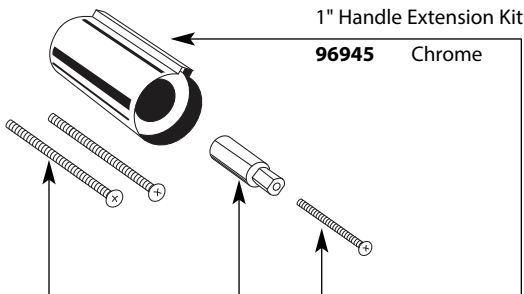

Buy it for looks. Buy it for life.®

Illustrated Parts

■ Order by Part Number

CHATEAU® POSI-TEMP® Single-Handle Tub/Shower Valve Only					
MODEL	CONNECTION	STOPS	MODEL	CONNECTION	STOPS
2570	CC	Yes	FP62370	CC	Yes
62370	CC	Yes	FP62390	IPS	Yes
2590	IPS	Yes	FP62320	CC	No
62390	IPS	Yes	FP62300	IPS	No
2520	CC	No	FP62360	PEX	Yes
62320	CC	No	FP62380	PEX	No
2510	IPS	No	FP62365	COLD EXPANSION PEX	No
62300	IPS	No	FP62345	CC/IPS	No
62360	PEX	Yes			
2580	PEX	Yes			
62380	PEX	No			
62365	COLD EXPANSION PEX	No			
62345	CC/IPS	No			

FP= Flush Plug Included

Note: Flush Plug can be used with existing installations.

Buy it for looks. Buy it for life.®

Illustrated Parts

Four Function Handshower

MODEL	TYPE	FINISH
3667EP	Wand	Chrome
3667EPBN	Wand	Brushed Nickel
3667EPORB	Wand	Oil Rubbed Bronze
3669EP	Wand	Chrome
3669EPBN	Wand	Brushed Nickel
3669EPORB	Wand	Oil Rubbed Bronze

Buy it for looks. Buy it for life.®

Illustrated Parts

■ Order by Part Number

■ Trim can be used with 62300 series or 2500 series valve

VOSS™ Posi-Temp® Single-Handle Tub/Shower Valve			
Valve Trim		Shower Only*	Tub/Shower*
MODEL		MODEL	MODEL
T2691	Chrome	T2692	T2693
T2691BN	Brushed Nickel	T2692BN	T2693BN
T2691ORB	Oil Rubbed Bronze	T2692ORB	T2693ORB
		T2692EP	T2693EP
		T2692EPBN	T2693EPBN
		T2692EPORB	T2693EPORB
		T2692NH	T2693NH
		T2692NHBN	T2693NHBN
		T2692NHORB	T2693NHORB