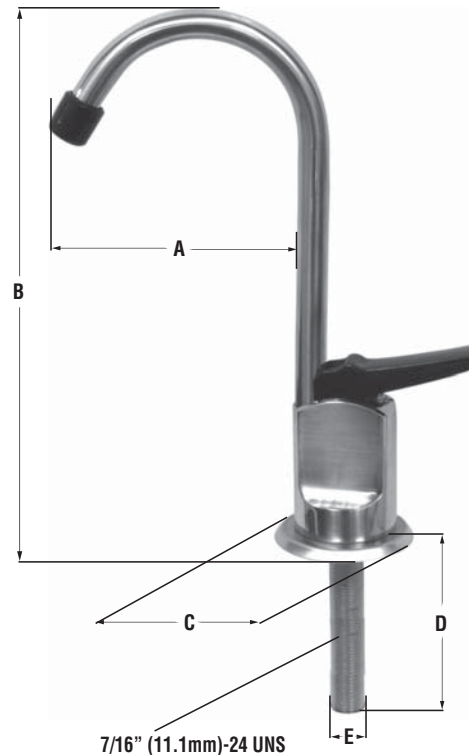

NL Drinking Water Faucets

Product Features

- Solid Brass
- For Use With Filtration Units
- Not Compatible With Reverse Osmosis Systems
- Compliant with Low Lead Content Requirements laws

Finishes Available

CP

BN

ORB

WH

MBX139274

Product Numbers

ITEM	FINISH
MBX139272	PVD Brushed Nickel
MBX139273	Chrome Plated
MBX139274	Oil Rubbed Bronze
MBX139275	White

Product Specifications/Dimensions

in. 2-7/8 6-3/8 1-11/16 2 7/16

A B C D E

mm 73.02 161.9 42.86 50.8 11.11