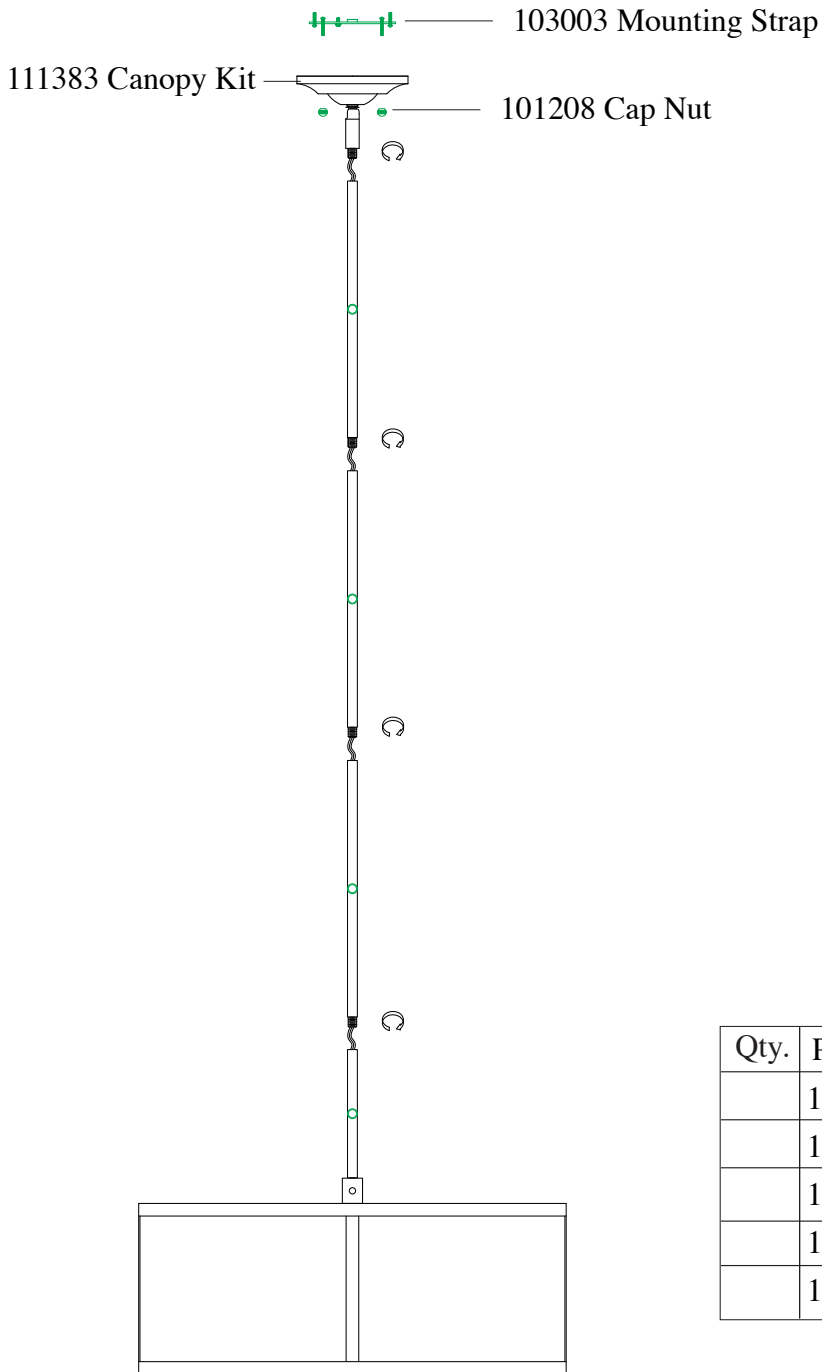

Replacement Parts For

F2639/3

12/10

Qty.	Part #	Description
	103003	Mounting Strap
	111383	Canopy Kit
	120499	Glass Diffuser
	101207	Cap Screw
	101208	Cap Nut

120499 Glass Diffuser

**MURRAY
FEISS**

GENERATION
BRANDS