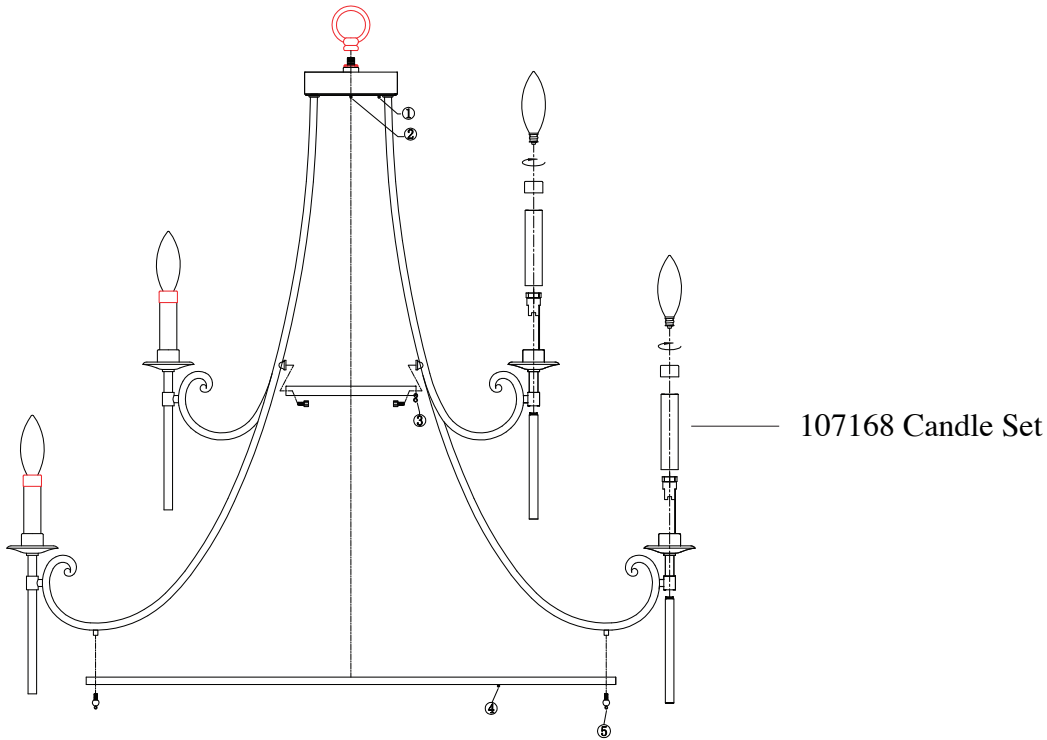

Replacement Parts For **F2661/8+4** 12/10

Qty.	Part #	Description
	103004	Mounting Strap
	111382	Canopy Kit
	CHAIN HTBZ HD	Chain
	111373	Full Strand Set
	107168	Candle Set