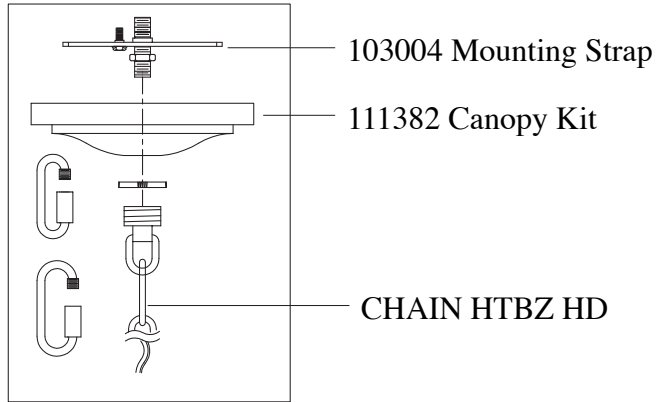

Replacement Parts For **F2661/8+4** 12/10

Qty.	Part #	Description
	103004	Mounting Strap
	111382	Canopy Kit
	CHAIN HTBZ HD	Chain
	111373	Full Strand Set
	107168	Candle Set