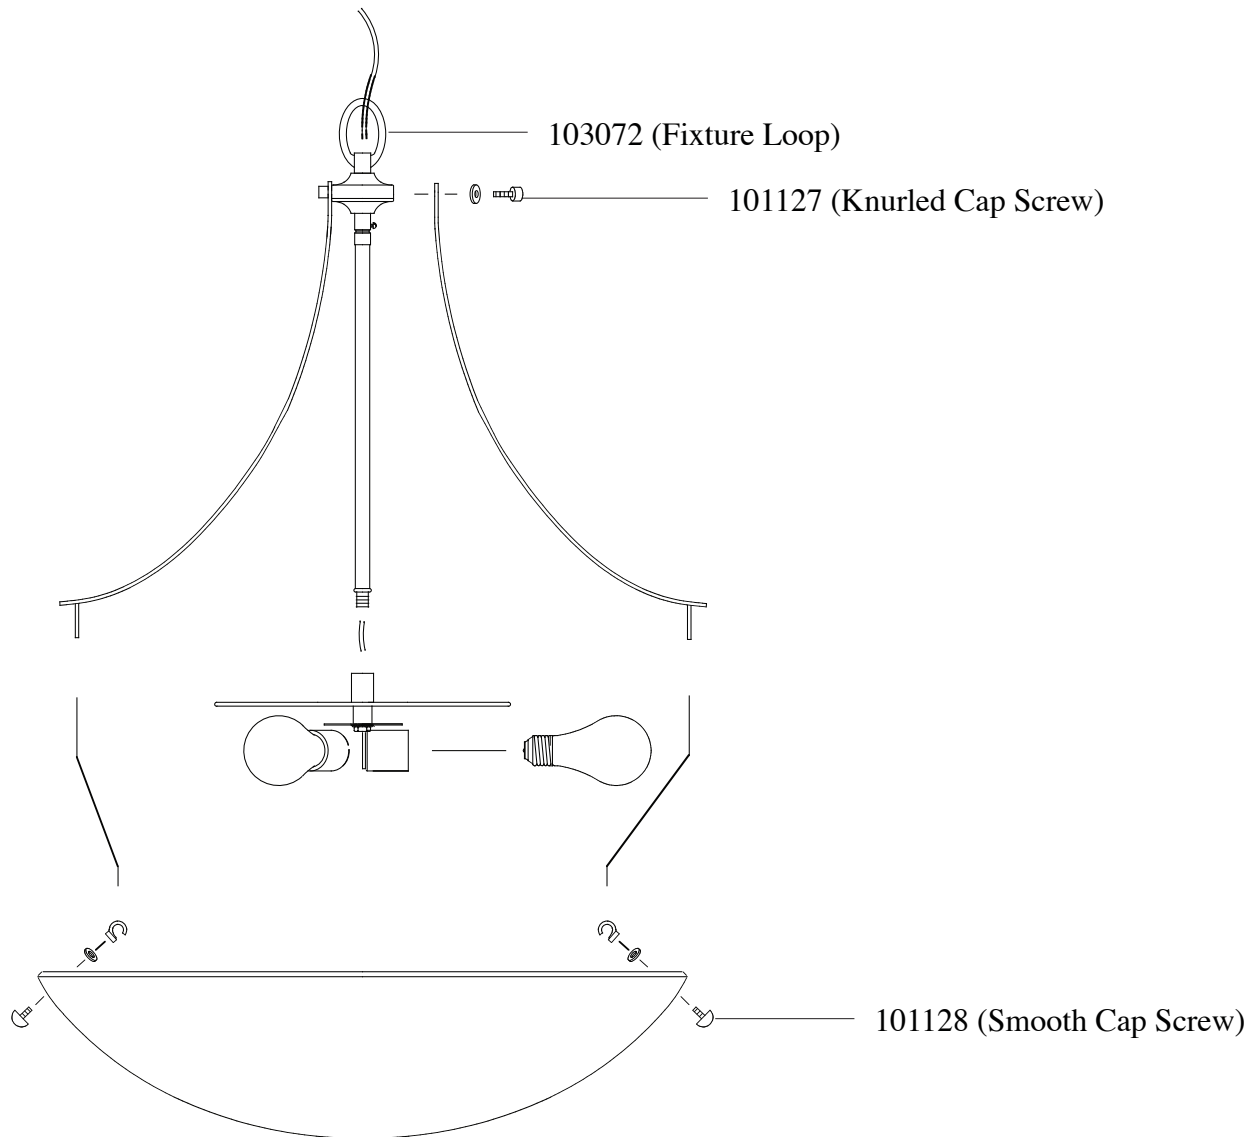

Replacement Parts For

F2424/3 10/09

Qty.	Part #	Description
	103002	Mounting Strap
	103109	Canopy Mounting Kit
	Chain CB	Chain CB
	103072	Fixture Loop
	101127	Knurled Cap Screw
	101128	Smooth Cap Screw

**MURRAY
FEISS**
Generation Brands™