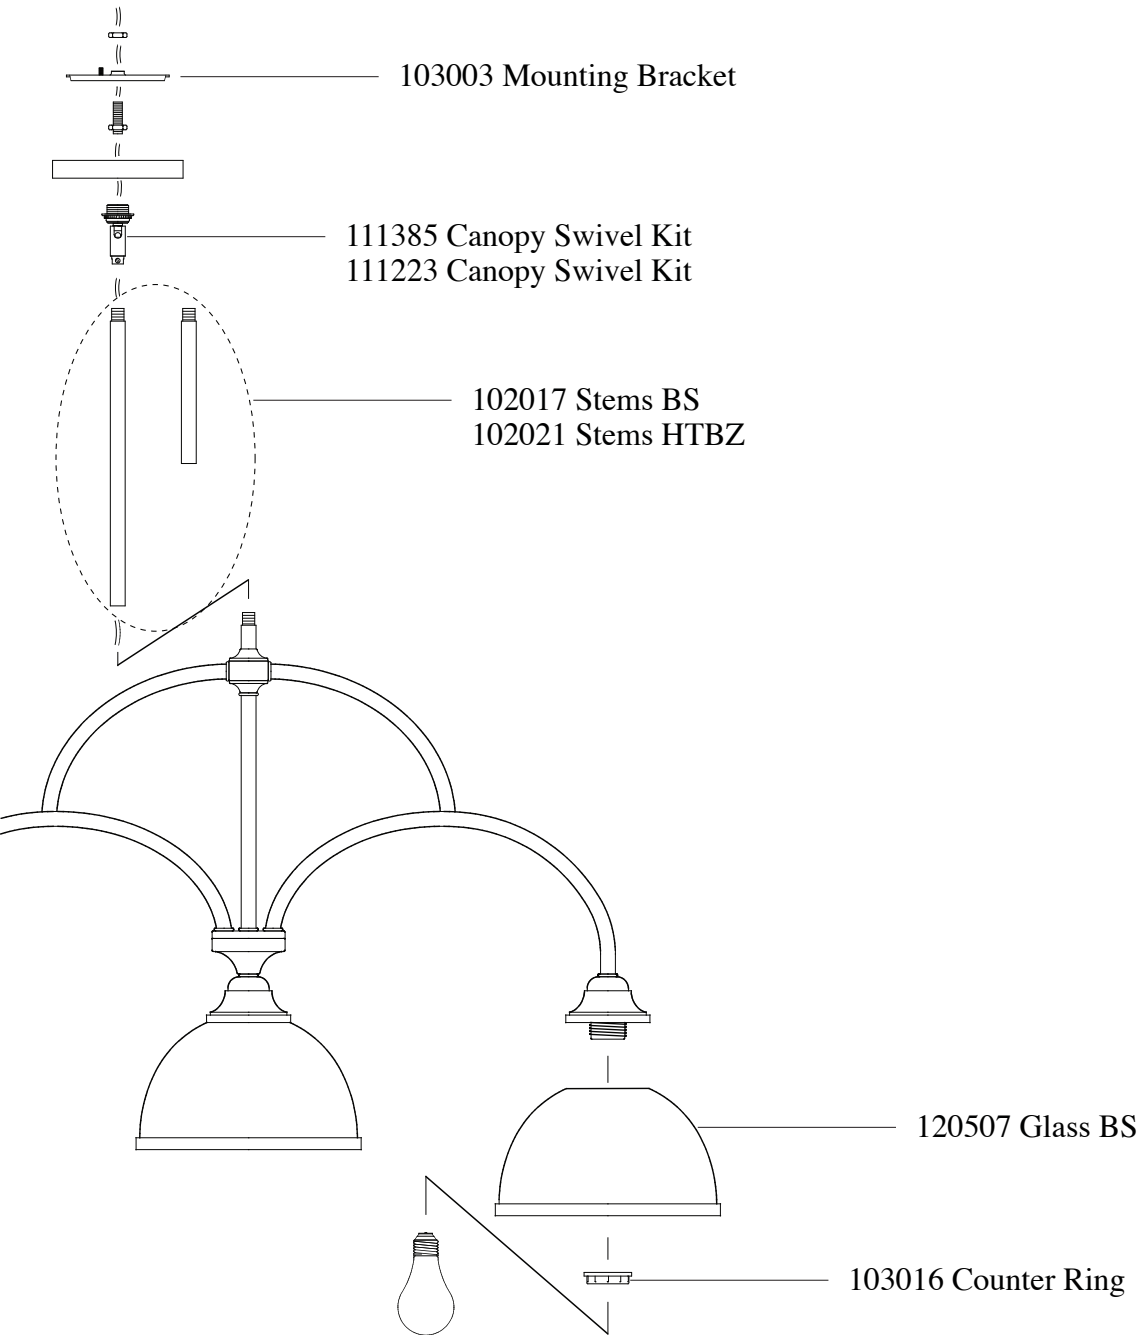

Replacement Parts For **F2581/3** 12/10

Qty.	Part #	Description
	103003	Mounting Bracket
	111385	Canopy Swivel Kit BS
	111223	Canopy Swivel Kit HTBZ
	102017	Stems BS
	102021	Stems HTBZ
	103016	Counter Ring
	120507	Glass BS