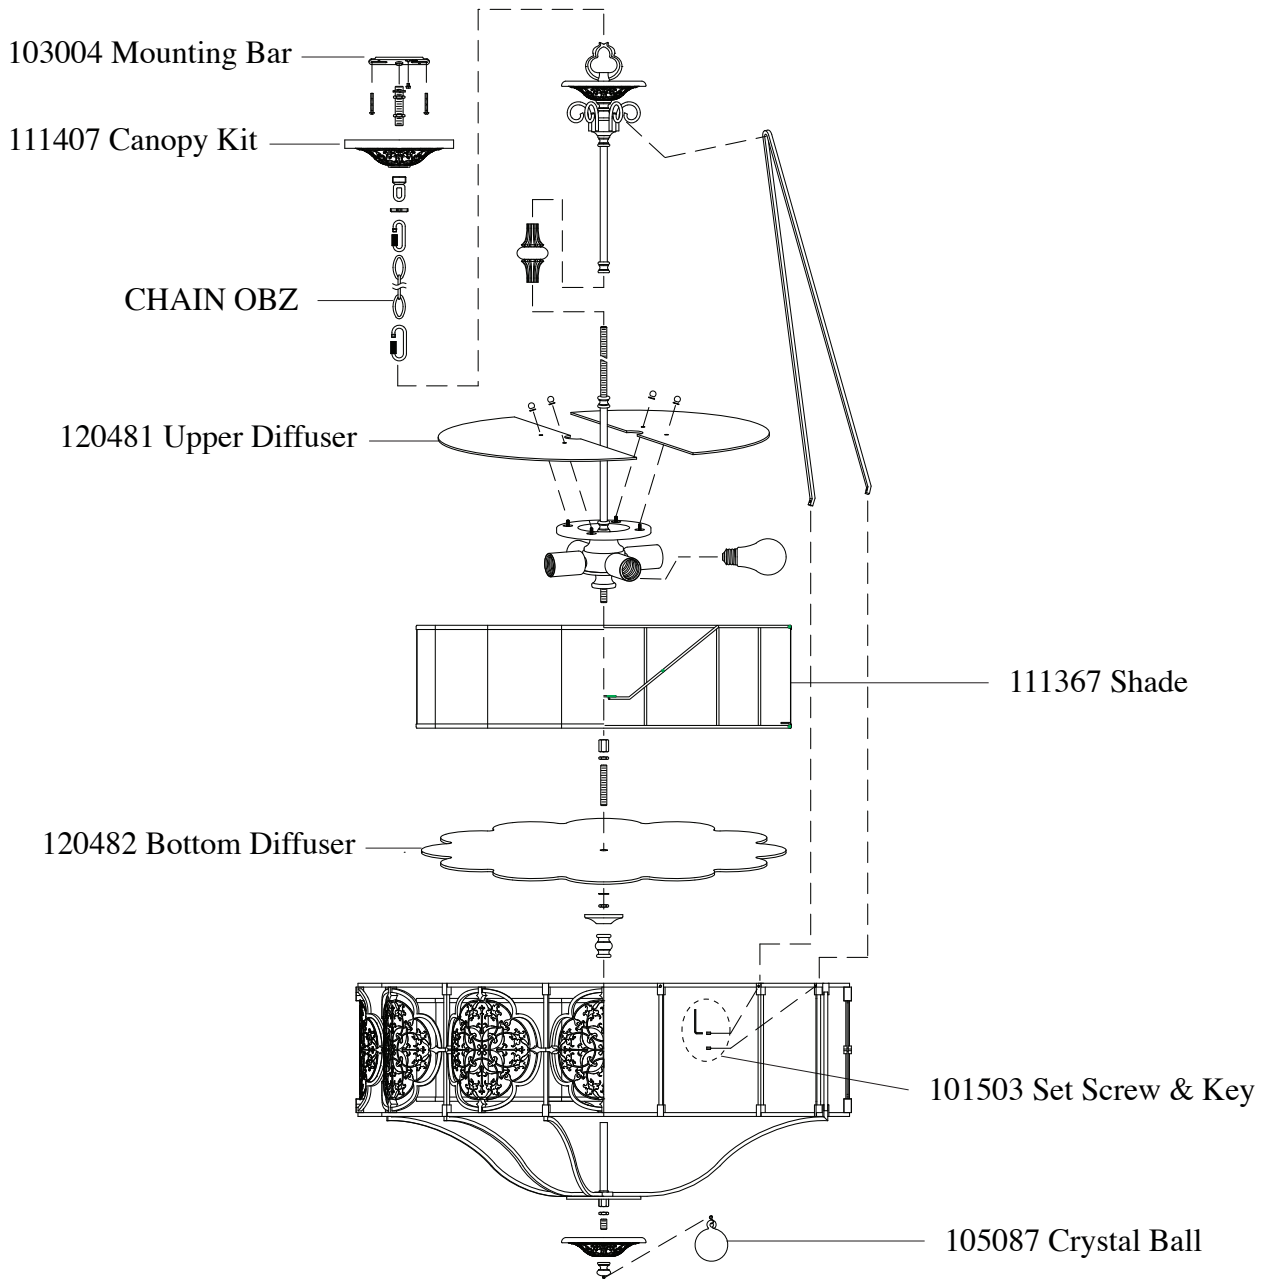

Replacement Parts For

F2603/4 12/10

Qty.	Part #	Description
	103004	Mounting Bar
	111407	Canopy Kit
	CHAIN OBZ	Chain
	111367	Shade
	120481	Upper Diffuser
	120482	Bottom Diffuser
	101503	Set Screw & Key
	105087	Crystal Ball