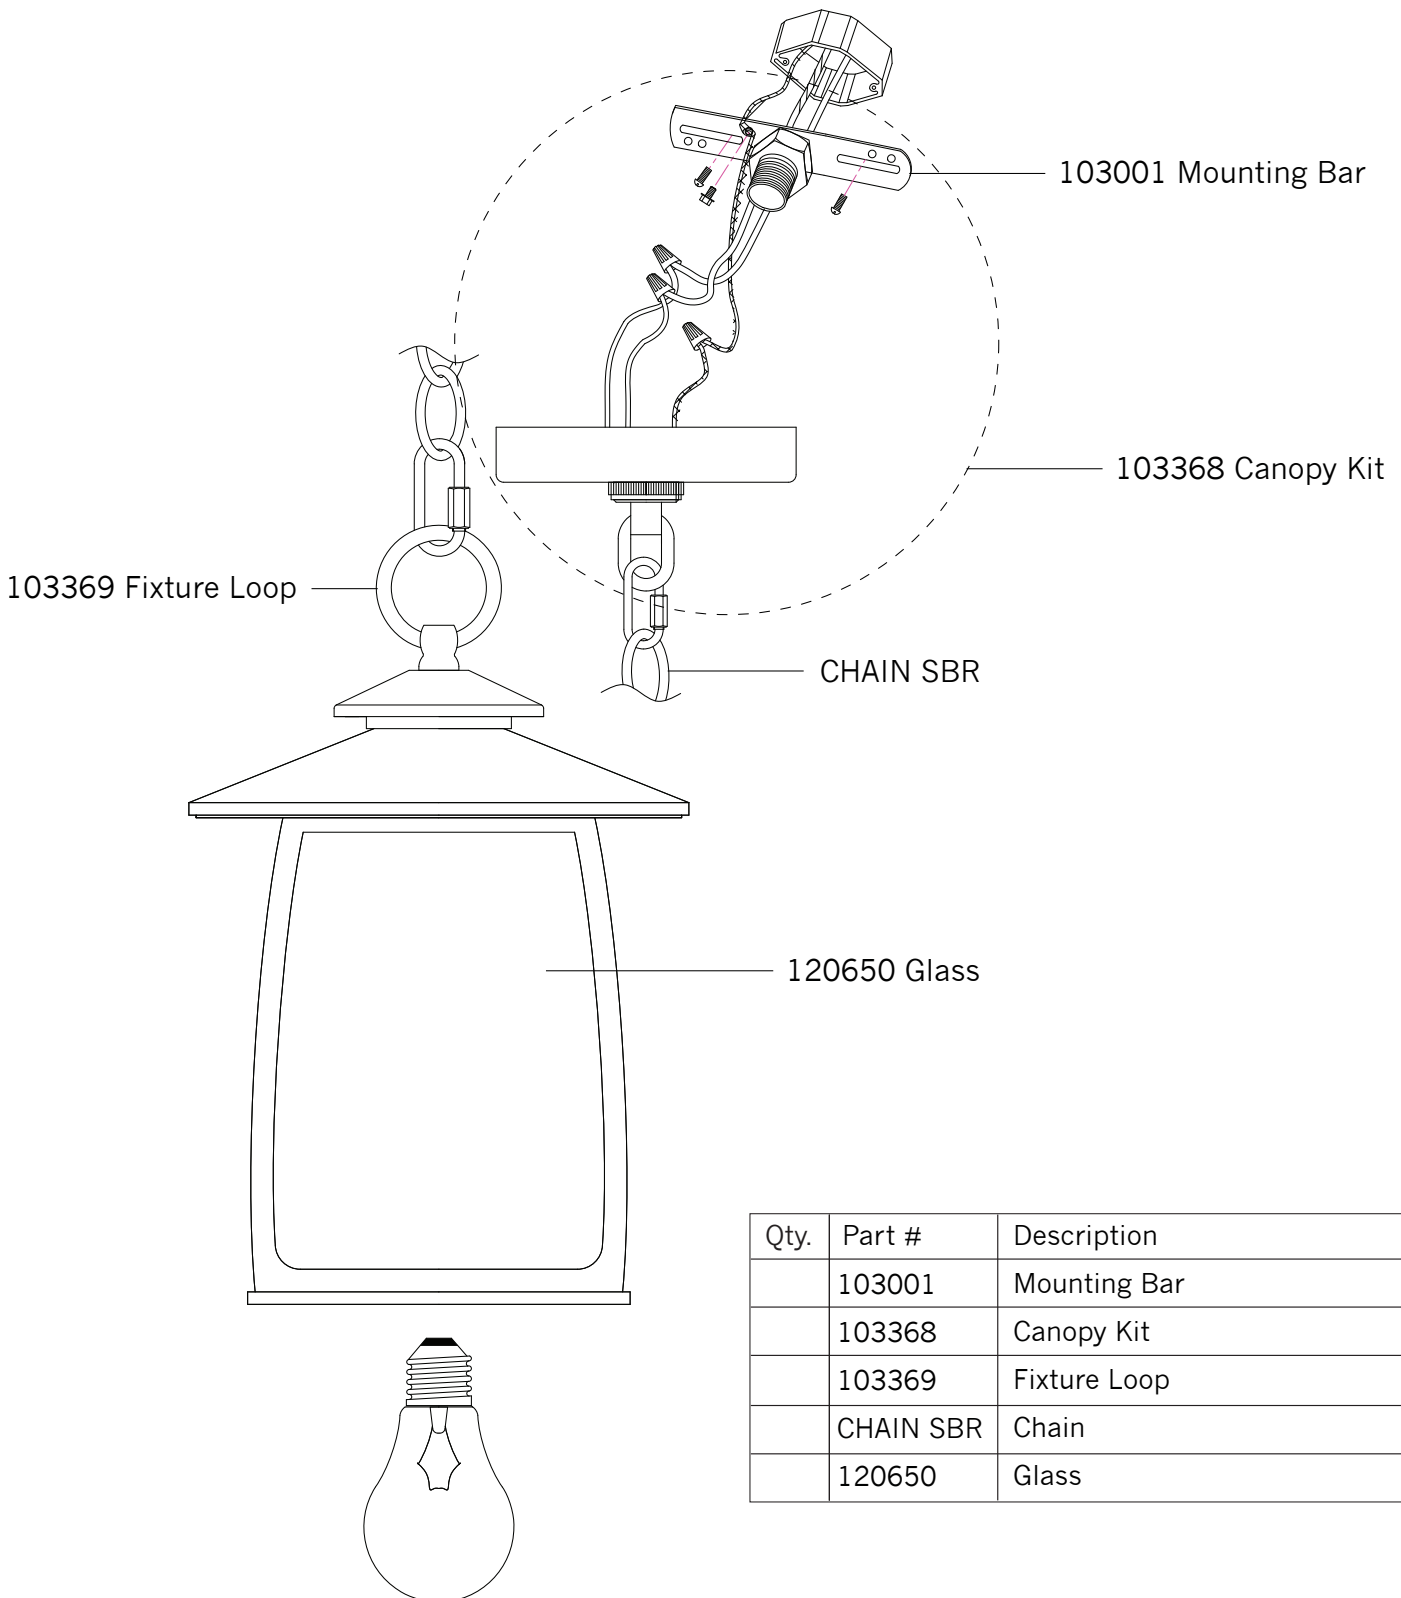

Replacement Parts For **OL8511** 12/2011

Qty.	Part #	Description
	103001	Mounting Bar
	103368	Canopy Kit
	103369	Fixture Loop
	CHAIN SBR	Chain
	120650	Glass