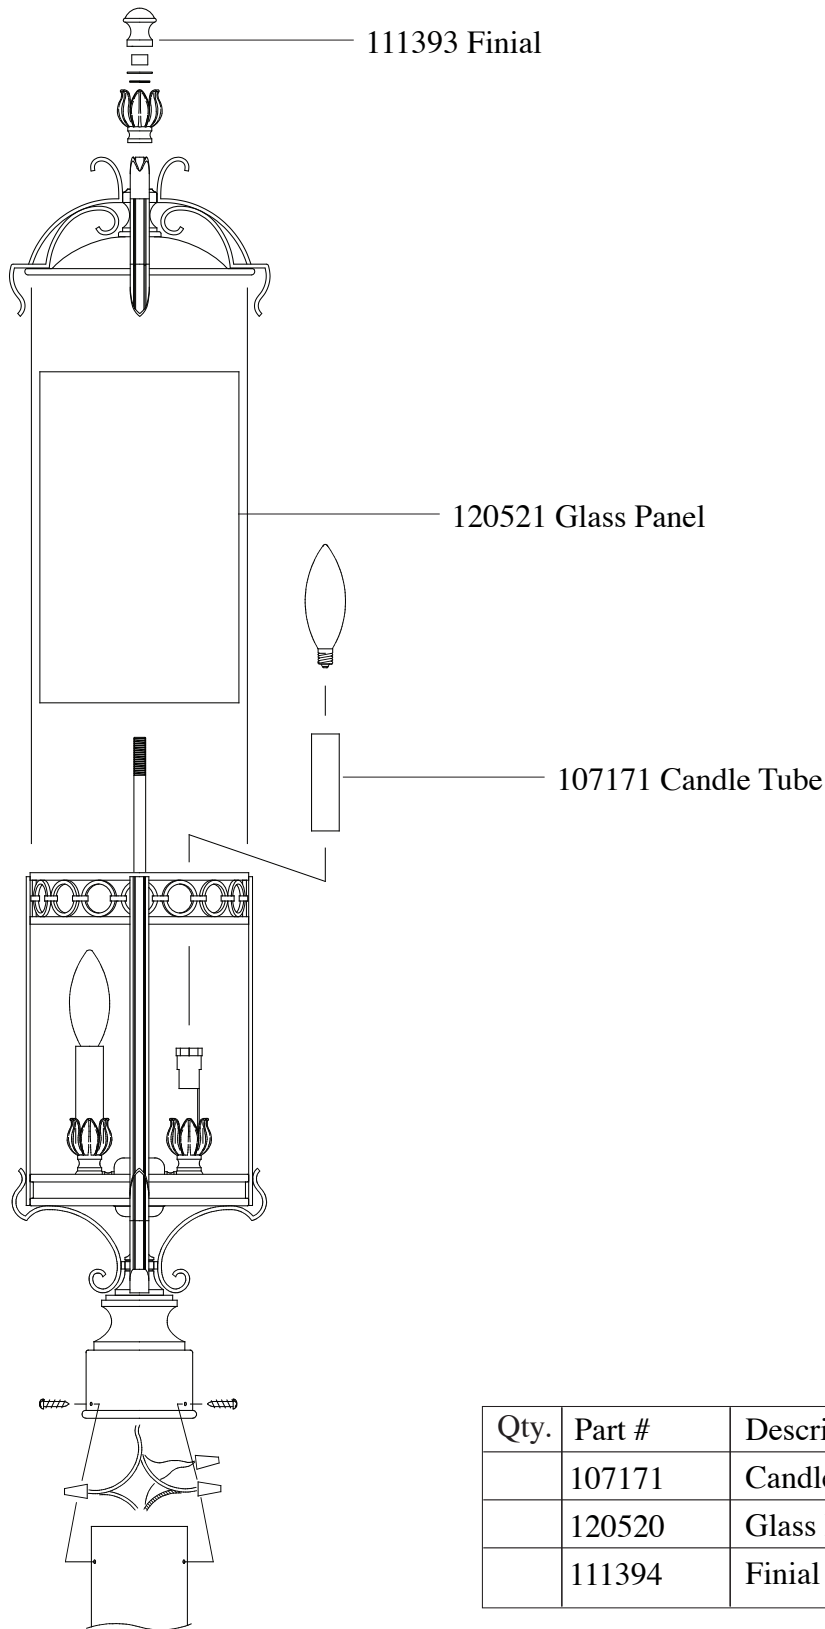

Replacement Parts For

OL7808 12/10

Qty.	Part #	Description
	107171	Candle Tube
	120520	Glass Panel
	111394	Finial