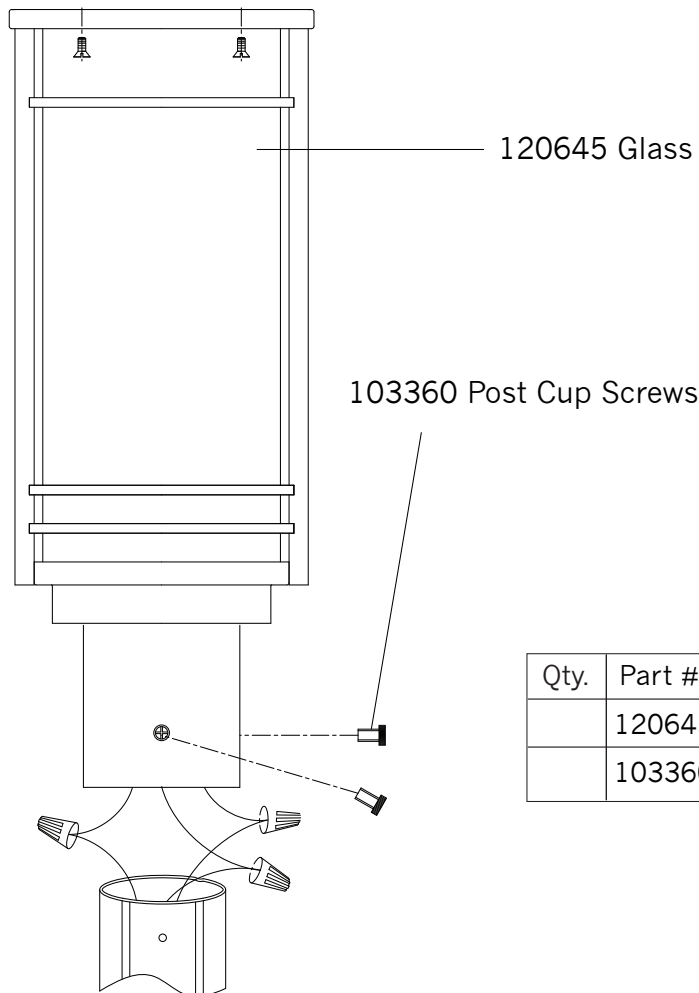

Replacement Parts For **OL8308** 12/2011

Qty.	Part #	Description
	120645	Glass
	103360	Post Cup Screws