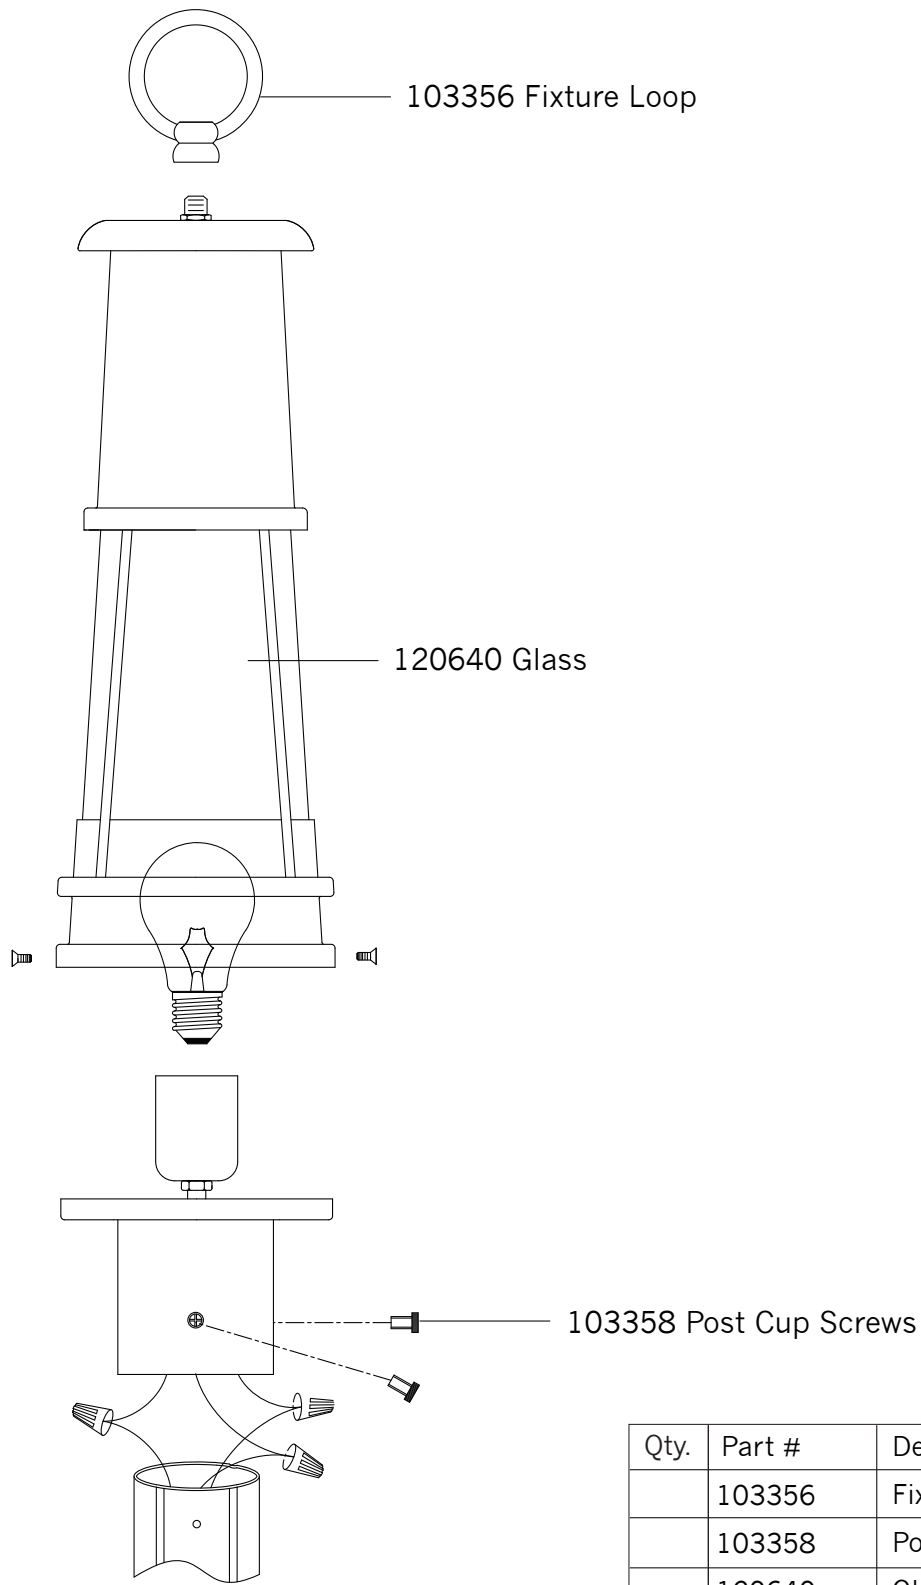

Replacement Parts For **OL8107** 12/2011

Qty.	Part #	Description
	103356	Fixture Loop
	103358	Post Cup Screws
	120640	Glass