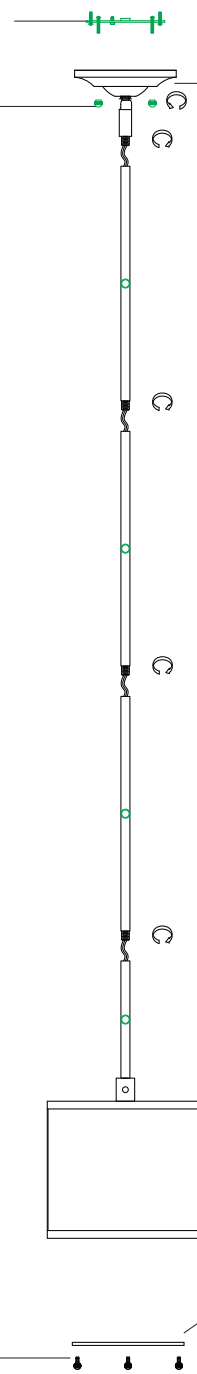

# Replacement Parts For

# P1219

12/10

103004 Mounting Strap

101208 Cap Nut

111383 Canopy Kit

120500 Glass Diffuser

101207 Cap Screw

Qty.	Part #	Description
	103004	Mounting Plate
	101208	Cap Nut
	111383	Canopy Kit
	101207	Cap Screw
	120500	Glass Diffuser