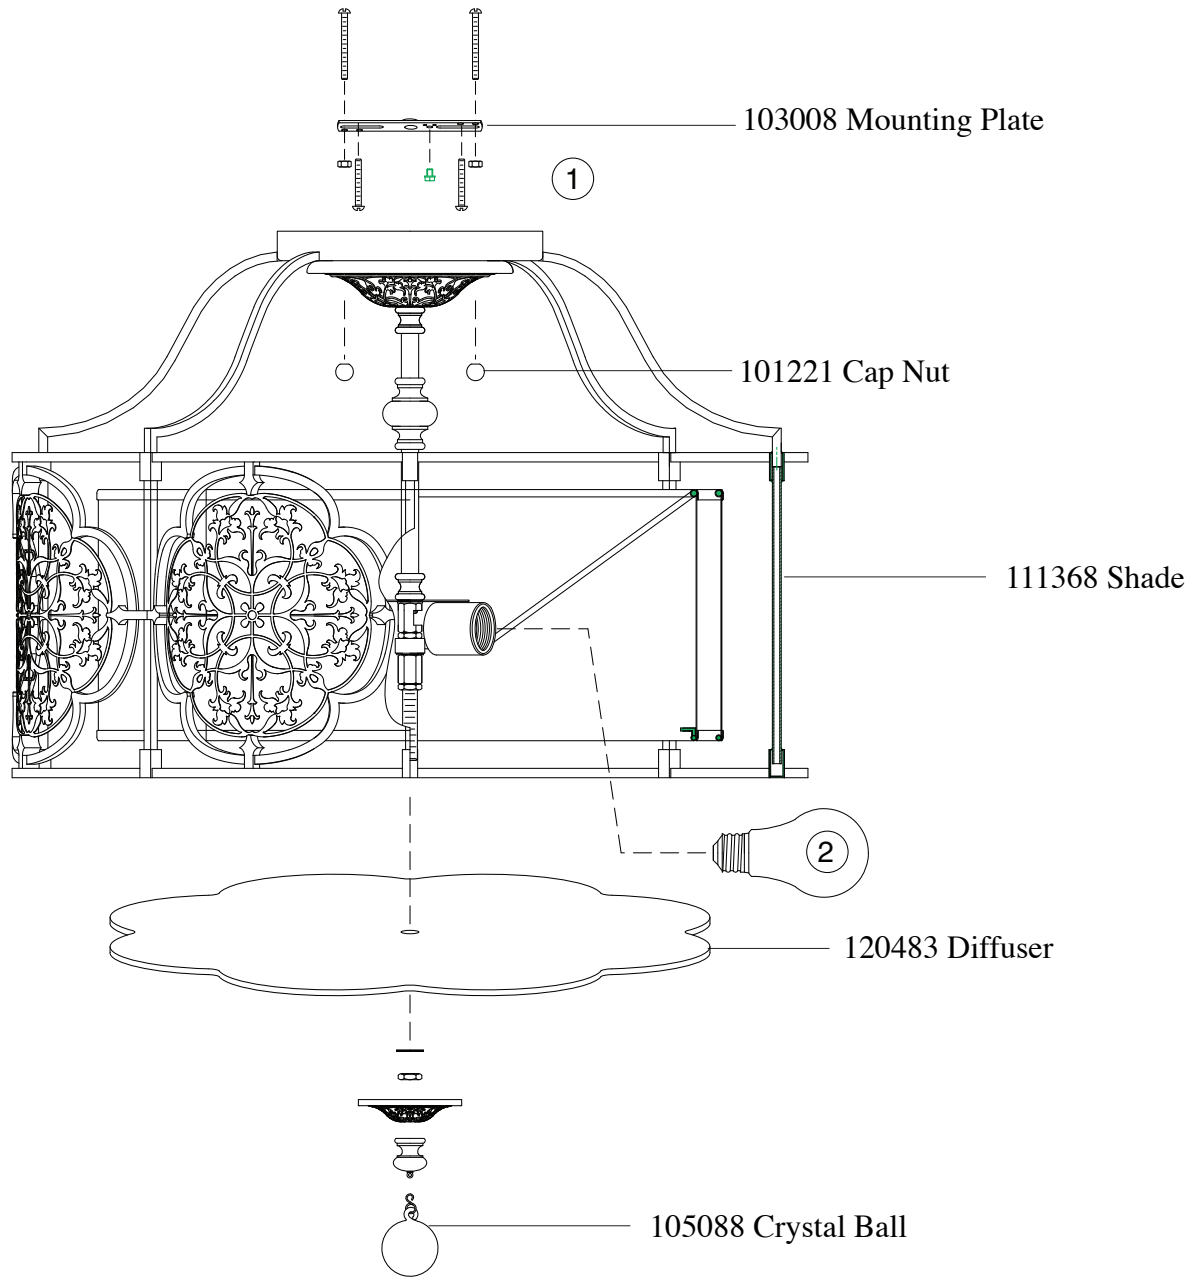

Replacement Parts For

SF285

12/10

Qty.	Part #	Description
	103008	Mounting Plate
	101221	Cap Nut
	111368	Shade
	120483	Diffuser
	105088	Crystal Ball

**MURRAY
FEISS**

GENERATION
BRANDS™