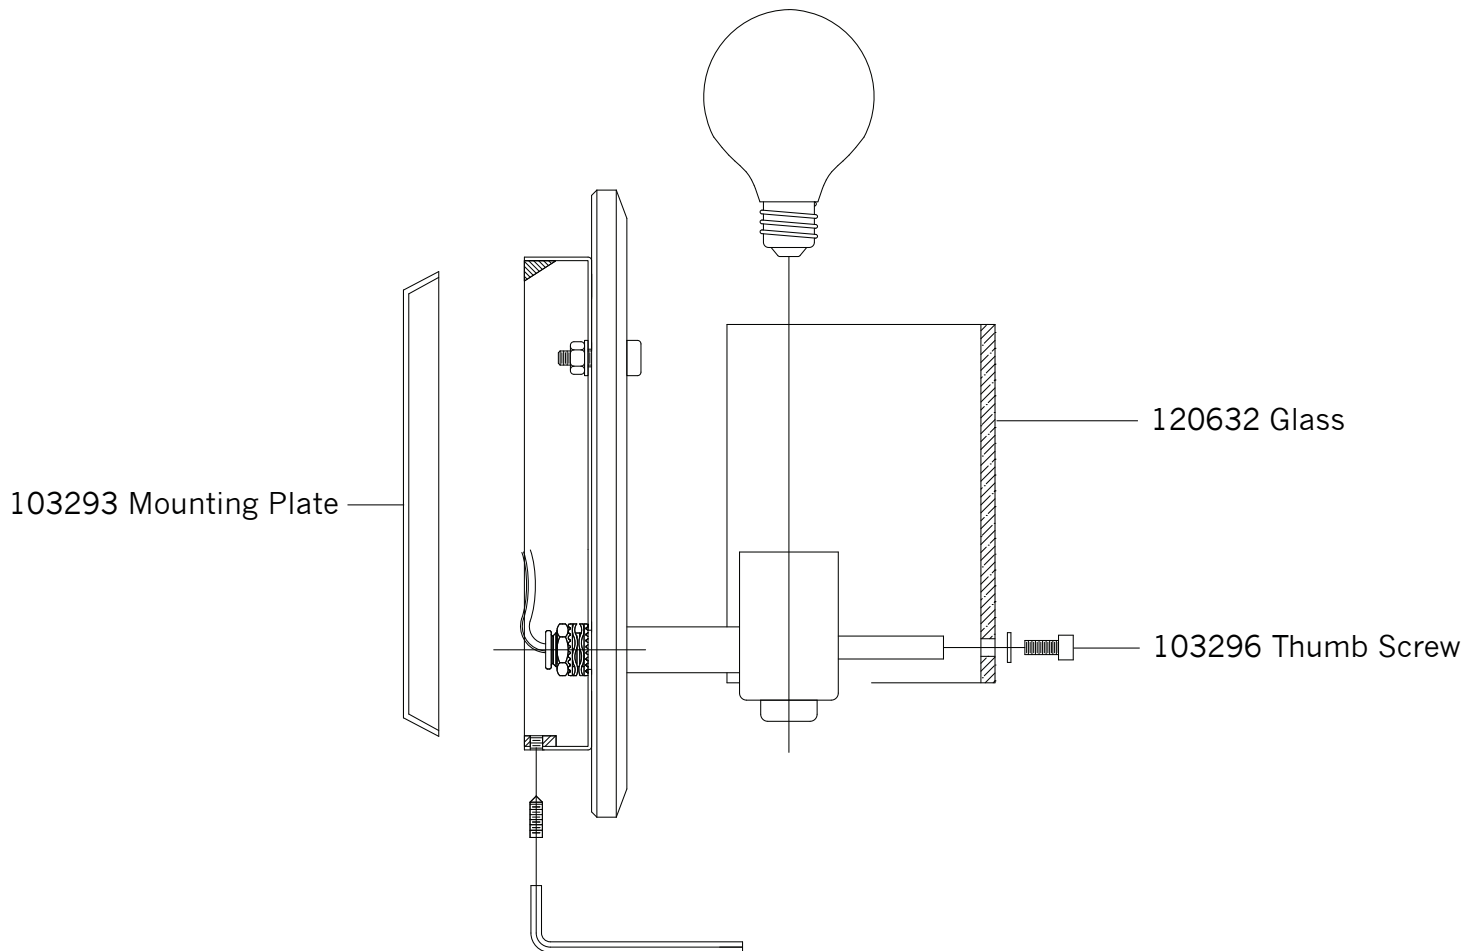

# Replacement Parts For **VS19301** 12/2011

Qty.	Part #	Description
	103296	Thumb Screw
	120632	Glass
	103293	Mounting Plate