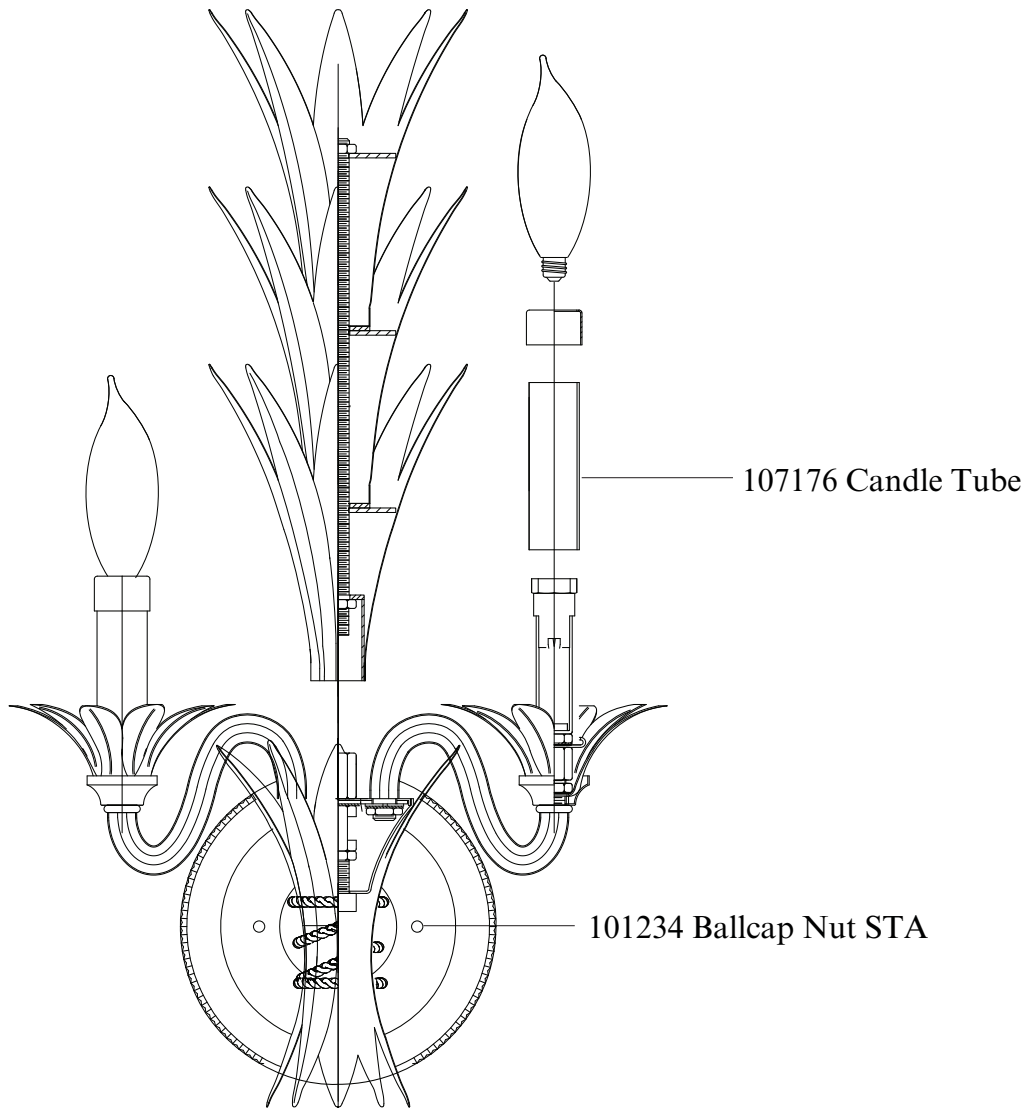

# Replacement Parts For

# **WB1574** 4/11

Qty.	Part #	Description
	103008	Mounting Plate
	101235	Ballcap Nut STA
	107176	Candle Tube