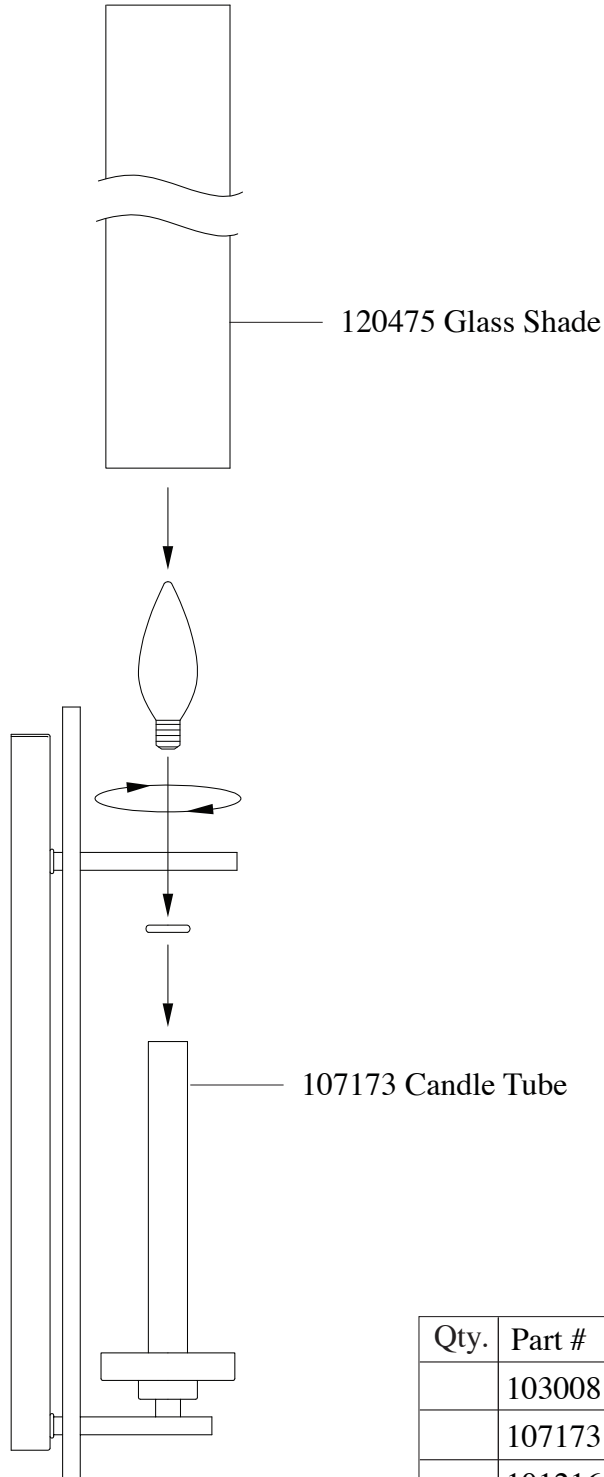

# Replacement Parts For

# WB1560 1/11

Qty.	Part #	Description
	103008	Mounting Plate
	107173	Candle Tube
	101216	Cap Nut
	120475	Glass Shade