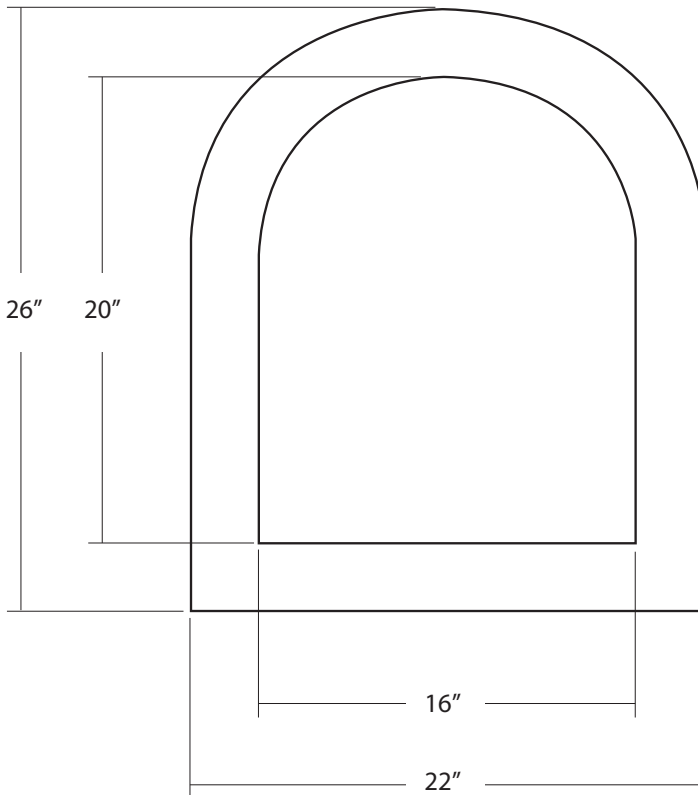

SPECIFICATIONS

Sedona Arch Mirror

FEATURES

- * Hand hammered copper
- * Beveled glass

FINISHES

- * Antique Finish - CPM64
- * Brushed Nickel Finish - CPM54

INSTALLATION

- * Tabs for hanging integrated into back of frame

IMPORTANT

Due to the handcrafted nature of this product, it will vary in finish, texture, and other details. Dimensions may vary up to 1/2".