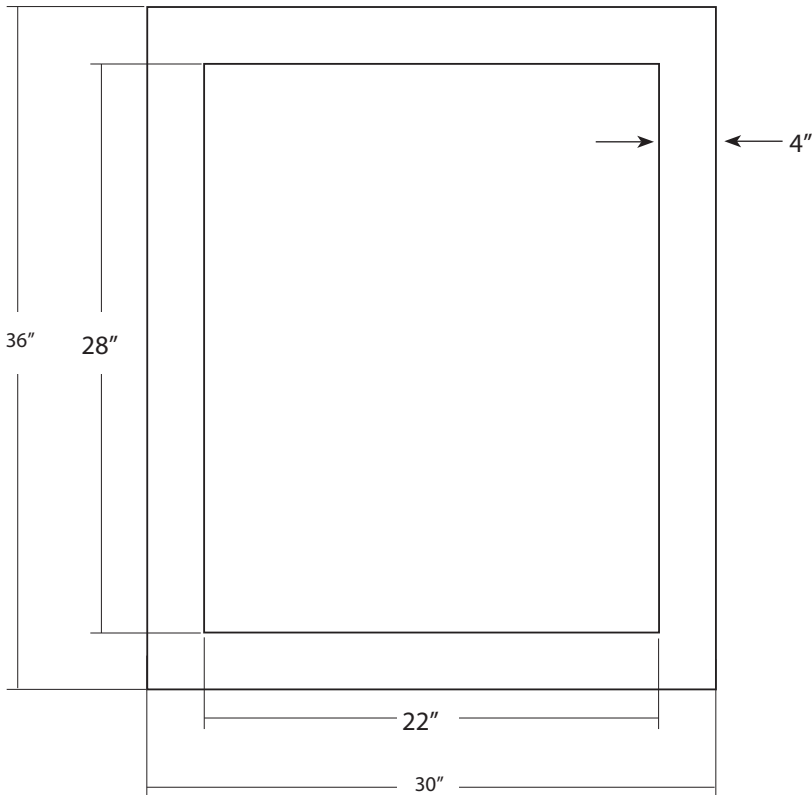

SPECIFICATIONS

Sedona Large Rectangle Mirror

FEATURES

30" x 36" OD

* Hand hammered copper

* Beveled glass

FINISHES

* Antique Finish - CPM65

* Brushed Nickel Finish - CPM55

INSTALLATION

* Tabs for hanging integrated into back of frame

IMPORTANT

Due to the handcrafted nature of this product, it will vary in finish, texture, and other details.

Dimensions may vary up to 1/2".