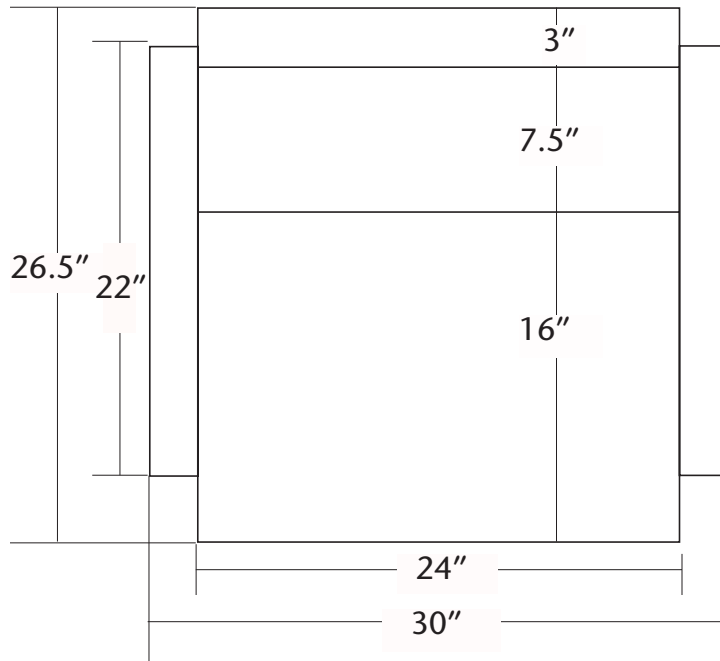

SPECIFICATIONS

Harmony Vanity

RENEWAL SERIES

VNS301-
Caramel and Woven Strand Bamboo

PRODUCT DETAILS

- 30" w x 20.5" d x 26.5" h
- Solid FSC* certified Bamboo
- Integral Top
- Two push-to-open drawers
- Both drawers have cut-outs for plumbing
- Low VOC polyurethane finish

INSTALLATION

- Wall Mount - integrated French cleat for easy installation

COORDINATING PRODUCTS

- Harmony Mirror
- Combine with Native Trails surface mounted sink less than 7" deep
- Sink and drain sold separately