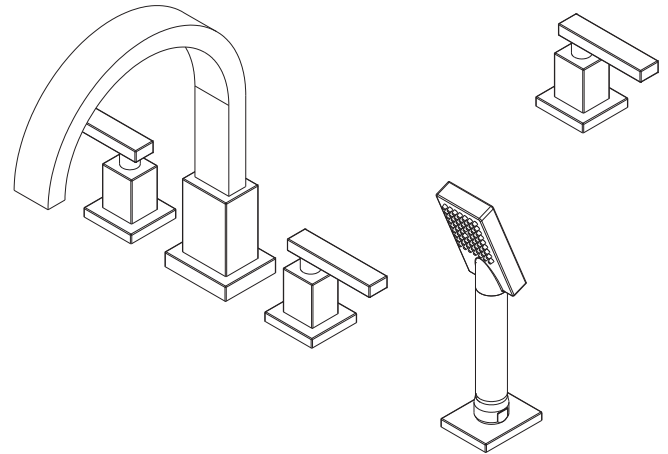

Features

- Solid brass construction
- ADA compliant contemporary lever handles
- 6-7/8" (17.5 cm) spout height at outlet
- 8" (20.3 cm) spout reach (c-c)
- Intended for use with Newport Brass rough valve kit (Required Accessory) which incorporates the following:
 - Brass valve bodies and quick-connect spout fitting
 - Quarter-turn washerless ceramic disc 3/4" valve cartridges
 - Diverter valve and hoses as needed for handshower

Roman Tub with Handshower Deck Trim

3-2047

Colors / Finishes

- 15: Polished Nickel
- 15S: Satin Nickel
- 26: Polished Chrome
- 10B: Oil Rubbed Bronze
- Other: Refer to the Newport Brass catalog for additional color/finish options.

Required Accessory:

Trim, above, and Rough Valve Kit, below, must both be specified.

Application	Roman Tub			Roman Tub with Handshower					
	Hot Valve	Cold Valve	Spout Quick-Connect Fitting	Hot Valve	Cold Valve	Spout Quick-Connect Fitting	Poly-Braided Hose	Handshower Diverter	H/S Flange Hardware
Inlet/Outlet Size	3/4"	3/4"	3/4"	3/4"	3/4"	3/4"	1/2"	3/4" / 1/2"	-
Part Number	<input type="checkbox"/> 1-665			<input type="checkbox"/> 1-666					
Image									

Product Specification:

Add "Color / Finish" suffix to Tub Deck Trim model number, below.

The Roman Tub with Handshower Deck Trim shall be made of solid brass construction. Roman Tub with Handshower Deck Trim shall incorporate ADA compliant contemporary lever handles. Product shall incorporate a 6-7/8" (17.5 cm) spout height at outlet and a 8" (20.3 cm) spout reach (c-c). Rough valve kit shall incorporate brass valve bodies with quarter-turn washerless ceramic disc 3/4" valve cartridges, a quick-connect spout fitting and a diverter valve with hoses as needed for handshower. Roman Tub with Handshower Deck Trim shall be Newport Brass Model 3-2047/____ and Newport Brass rough valve kit shall be 1-666.