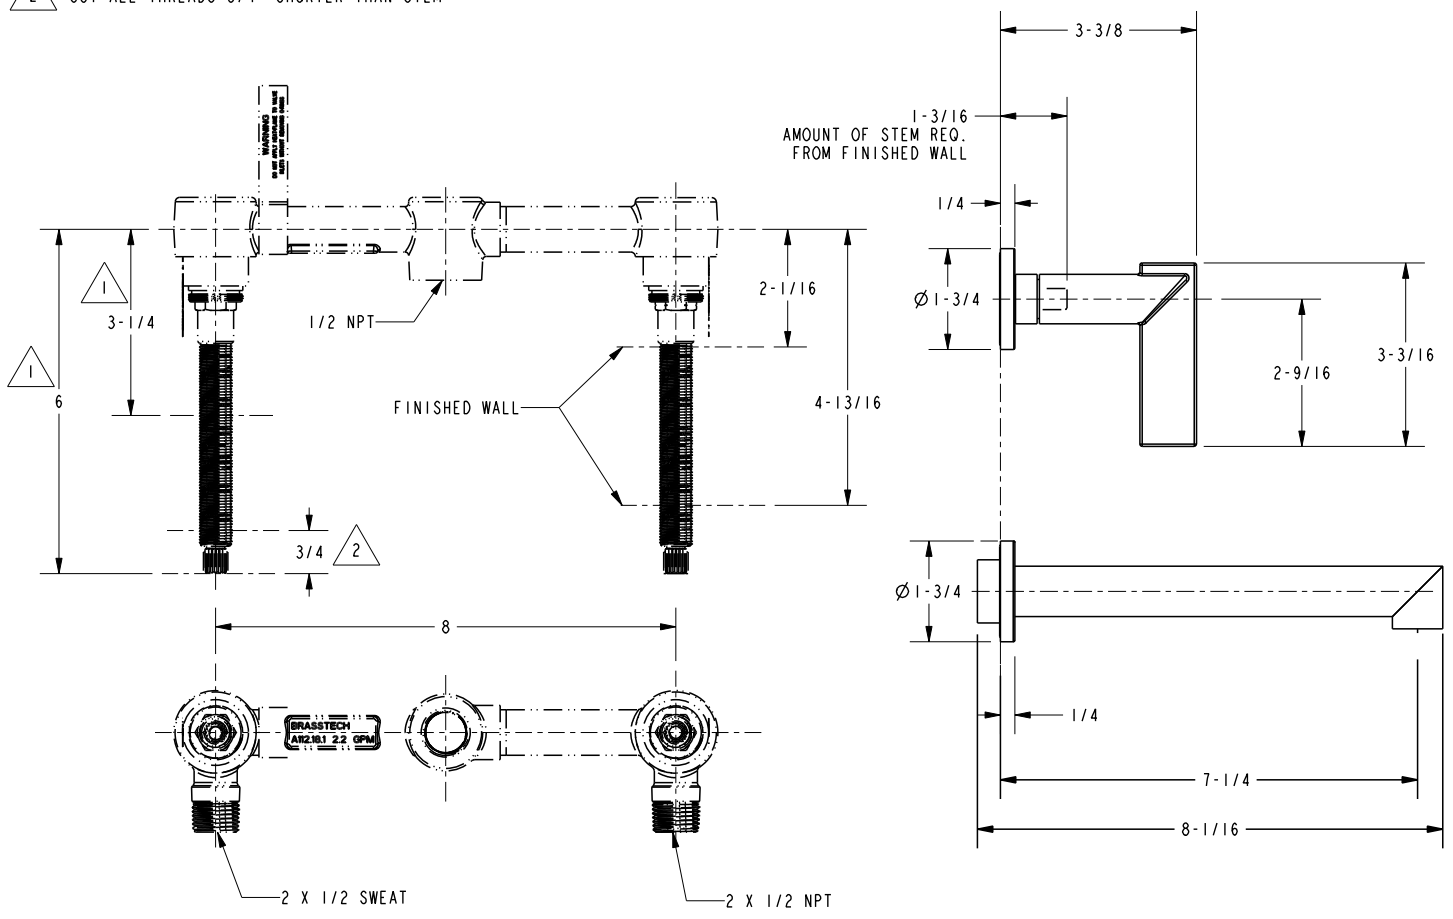

**Wall-Mounted Lavatory Faucet
3-2491**

Features

- Solid brass construction
- ADA compliant contemporary lever handles
- 7-1/4" (18.4 cm) spout reach (wall-to-center)
- 1/2" NPT spout inlet fitting
- Intended for use with Newport Brass rough valve as specified (Required Accessory)
- Rough valve incorporates a brass valve body assembly
- Rough valve incorporates quarter-turn washerless ceramic disc valve cartridges

Required Accessory:

Faucet, above, and Rough Valve, below, must both be specified.

Application	Tub Only Valve*	Wall Lavatory Valve	Tub Only Valve*	Wall Lavatory Valve
Description	2-Cartridge Assembly with 16pt Spline		2-Cartridge Assembly with 20pt Spline	
Inlet/Outlet Size	1/2"	1/2"	1/2"	1/2"
Part Number	<input type="checkbox"/> 1-500	<input type="checkbox"/> 1-532	<input type="checkbox"/> 1-564	<input type="checkbox"/> 1-560
Image				

Product Specification:

Add "Color / Finish" suffix to model number, below.

The Wall-Mounted Lavatory Faucet shall be made of solid brass construction. Wall-Mounted Lavatory Faucet shall incorporate ADA compliant lever handles and a 7-1/4" (18.4 cm) spout (wall-to-center) that incorporates a 1/2" NPT inlet fitting. Wall-Mounted Lavatory Faucet shall be Newport Brass Model 3-2491/_____ and Newport Brass rough valve shall be 1-560.

3-2491

Product Dimensions (units are in inches)

-  CUT STEM AS SHOWN
-  CUT ALL THREADS 3/4" SHORTER THAN STEM

Keaton Wall-Mounted Lavatory Faucet 3-2491

NEWPORT BRASS[®]

Flawless Beauty. From Faucet to Finish.™