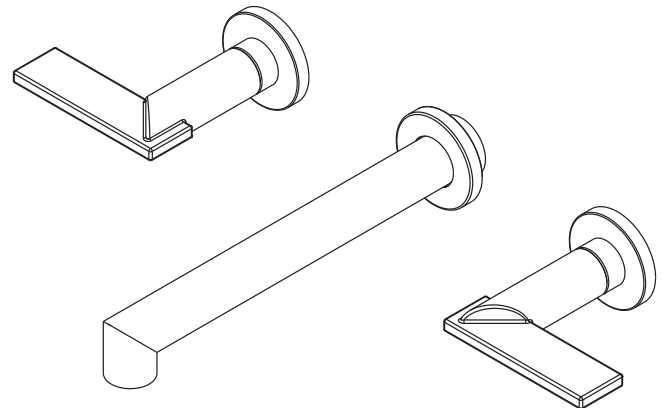

**Wall-Mounted Lavatory Faucet
3-2491**

Features

- Solid brass construction
- ADA compliant contemporary lever handles
- 7-1/4" (18.4 cm) spout reach (wall-to-center)
- 1/2" NPT spout inlet fitting
- Intended for use with Newport Brass rough valve as specified (Required Accessory)
- Rough valve incorporates a brass valve body assembly
- Rough valve incorporates quarter-turn washerless ceramic disc valve cartridges

Codes / Standards Compliance

Meets or exceeds the following at date of manufacture:

- ASME A112.18.1/CSA B125.1
- IAPMO/cUPC
- NSF 61
- IPC
- ADA
- ICC/ANSI A117.1
- Energy Policy Act of 1992
- All applicable US Federal and State material regulations
- EPA Watersense

Colors / Finishes

- 15: Polished Nickel
- 15S: Satin Nickel
- 26: Polished Chrome
- 10B: Oil Rubbed Bronze
- Other: Refer to the Newport Brass catalog for additional color/finish options.

Specified Model

Model	Description	Colors / Finishes				
3-2491	Wall-Mounted Lavatory Faucet	☐ 15	☐ 15S	☐ 26	☐ 10B	☐ Other

Required Accessory:

Faucet, above, and Rough Valve, below, must both be specified.

Application	Tub Only Valve*	Wall Lavatory Valve	Tub Only Valve*	Wall Lavatory Valve
Description	2-Cartridge Assembly with 16pt Spline		2-Cartridge Assembly with 20pt Spline	
Inlet/Outlet Size	1/2"	1/2"	1/2"	1/2"
Part Number	☐ 1-500	☐ 1-532	☐ 1-564	☐ 1-560
Image				

Product Specification:

Add "Color / Finish" suffix to model number, below.

The Wall-Mounted Lavatory Faucet shall be made of solid brass construction. Wall-Mounted Lavatory Faucet shall incorporate ADA compliant lever handles and a 7-1/4" (18.4 cm) spout (wall-to-center) that incorporates a 1/2" NPT inlet fitting. Wall-Mounted Lavatory Faucet shall be Newport Brass Model 3-2491/_____ and Newport Brass rough valve shall be 1-560.