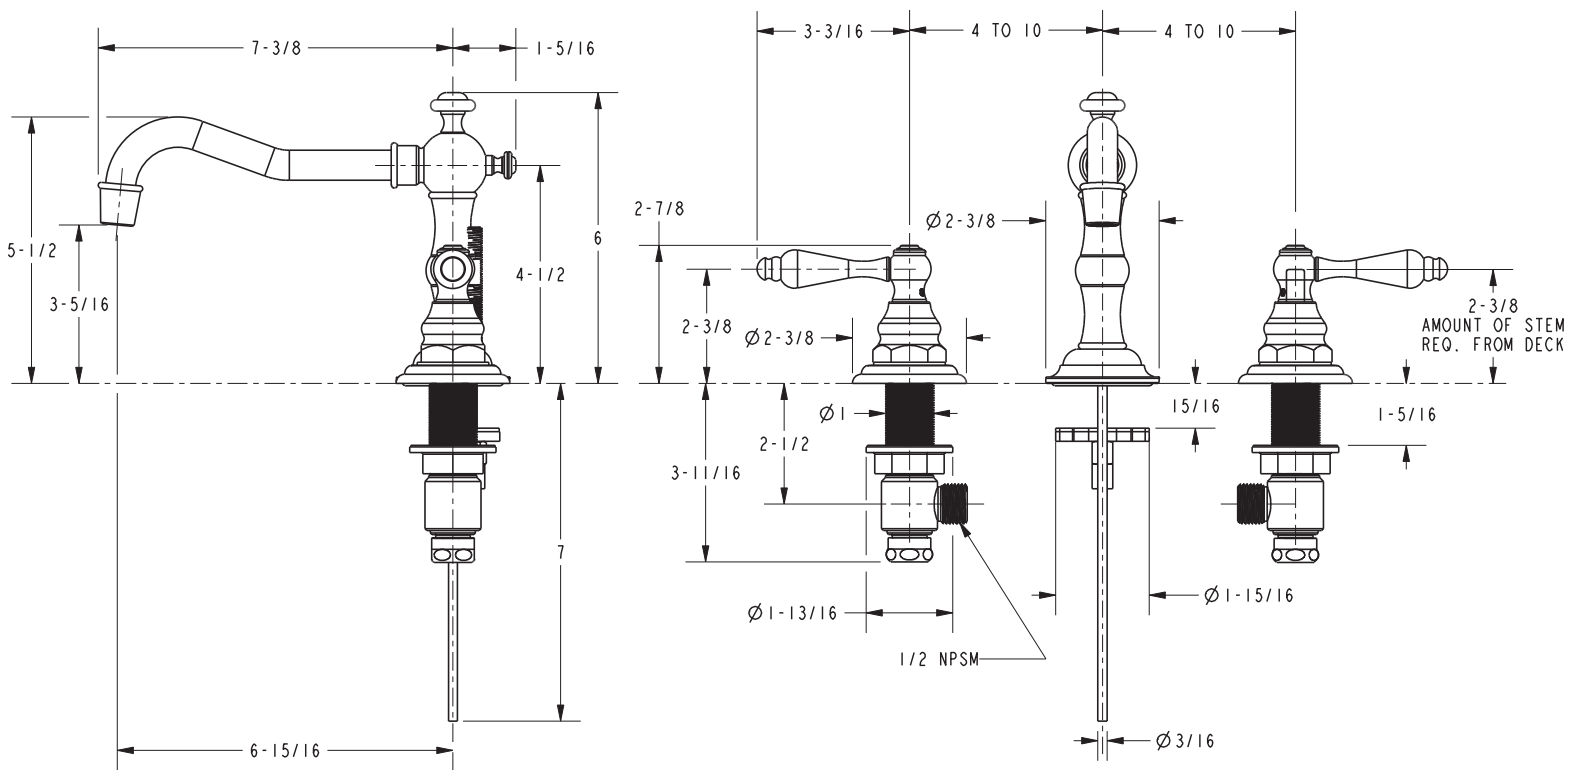

### Features

- Solid brass construction
- Brass valve bodies
- Quarter-turn washerless ceramic disc valve cartridges
- ADA compliant traditional lever handles
- Spout assembly with integral supply hoses
- Pop-up drain with tailpiece
- 3-5/16" (8.4 cm) spout height at outlet
- 6-15/16" (17.6 cm) spout reach (c-c)
- For 8" (20.3 cm) centers - Maximum 20" (50.8 cm)
- 1.2 gallons (4.5 liters) per minute maximum flow rate

### Product Specification: Add "Color / Finish" suffix to Model number, below.

The two-handle Widespread Lavatory Faucet shall be made of solid brass construction. Faucet shall incorporate a spout assembly with integral supply hoses and feature brass valve bodies with quarter-turn washerless ceramic disc valve cartridges. Faucet shall have a 1.2 gallon (4.5 liter) per minute maximum flow rate. Product shall be for 8" (20.3 cm) centers - Maximum 20" (50.8 cm). Product shall incorporate a 3-5/16" (8.4 cm) spout height at outlet and a 6-15/16" (17.6 cm) spout reach (c-c). Faucet shall include a pop-up drain with tailpiece and incorporate ADA compliant traditional lever handles. Widespread Lavatory Faucet shall be Newport Brass Model 930L/\_\_\_\_.

## PRODUCT DIMENSIONS *(Units are in inches)*