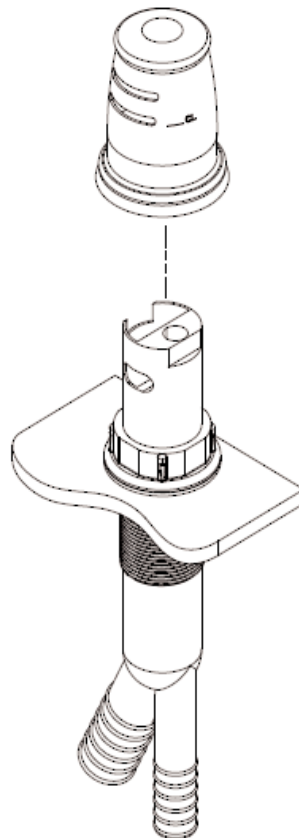

## AIR GAP KIT

Model No's: 2470-5711

2500-5711

**NEWPORT BRASS**  
Flawless Beauty. From Faucet to Finish.™

2500-5711

2470-5711

2001 CARNEGIE AVE, SANTA ANA CA 92705

(949) 417-5207

WWW.NEWPORTBRASS.COM

NWP-2470-5711  
REV -

Figure 1

Figure 2

2001 CARNEGIE AVE, SANTA ANA CA 92705

(949) 417-5207

WWW.NEWPORTBRASS.COM

NWP-2470-5711  
REV -