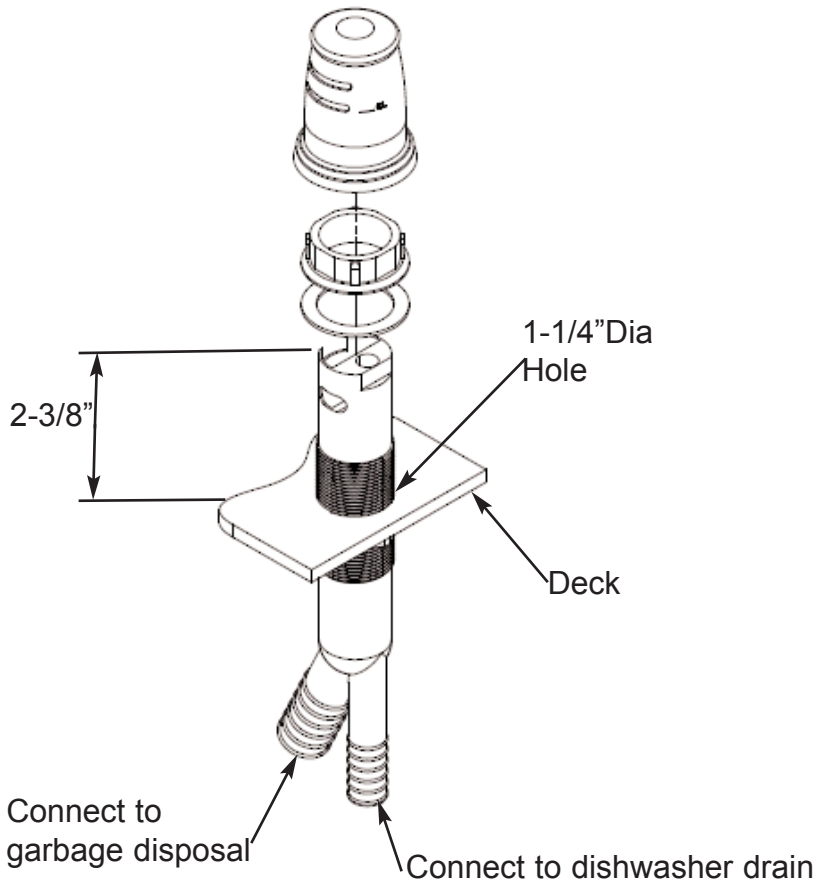

Figure 1

Figure 2

2001 CARNEGIE AVE, SANTA ANA CA 92705

(949) 417-5207

WWW.NEWPORTBRASS.COM

NWP-2470-5711
REV -