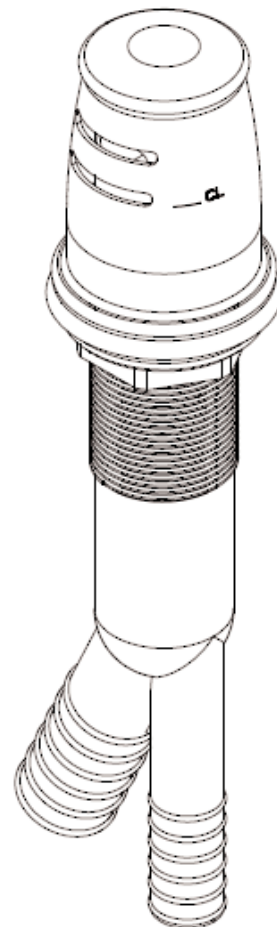

## AIR GAP KIT

Model No's: 2470-5711

2500-5711

**NEWPORT BRASS**  
Flawless Beauty. From Faucet to Finish.™

2500-5711

2470-5711

2001 CARNEGIE AVE, SANTA ANA CA 92705

(949) 417-5207