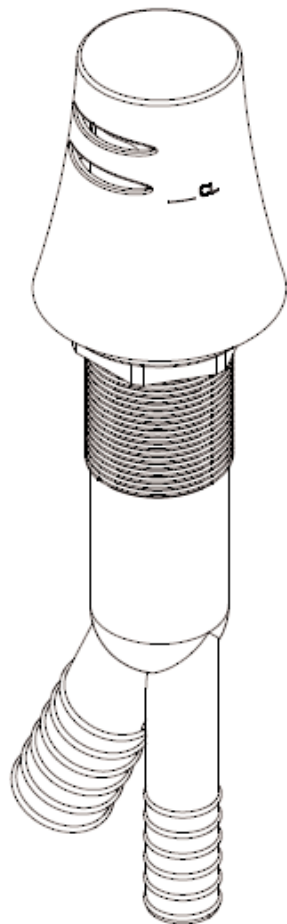

## AIR GAP KIT

Model No's: 2470-5711

2500-5711

**NEWPORT BRASS**  
Flawless Beauty. From Faucet to Finish.™

2500-5711

2470-5711

2001 CARNEGIE AVE, SANTA ANA CA 92705

(949) 417-5207