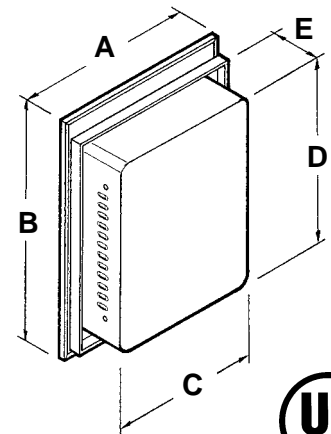

FEATURES

- Recessed installation for standard wall openings
- Easy to clean, one-piece, heavy-gauge drawn steel construction
- Premium float glass mirror
- White powder coat baked-on finish
- Full piano hinge
- Adjustable, polystyrene shelves
- Reversible - for left-hand or right-hand door opening
- Includes mounting hardware

TYPICAL SPECIFICATION

Bathroom cabinet shall be Broan Mirror-on-Mirror Series Model 1450BC, (1452).

Recessed bathroom cabinet shall be of one-piece, heavy gauge drawn steel construction finished in white powder coated baked-on paint after forming.

Glass mirror shall have a clear center mirror and contrasting grey smoke background 3/16" thick mirror with 1/2" bevel. Steel door back shall be finished in white powder coat baked-on paint to match cabinet.

Cabinet shall have full piano hinge with built-in door stop and a magnetic door catch.

Cabinet shall have two (2) adjustable, polystyrene shelves.

Cabinet shall be reversible for left-hand or right-hand installation.

CABINETS

MODEL NO.	OVERALL SIZE		WALL OPENING			CENTER MIRROR	#OF SHELVES
	A	B	C	D	E		
1450BC	16	26	14	18	3 1/2	3/16" thick (1/2") Beveled Rectangular	2 (adj) poly
1452	16	26	14	18	3 1/2	1/8" thick Oval	2 (adj) poly

LIGHT FIXTURES

MODEL NO.	TYPE OF FIXTURE	OVERALL SIZE			RECOMMENDED BULBS
		W	H	D	
*73190	Side Lights	5	12	6 1/2	2 - 60W Slim Line
73290	Top Light	16	4 1/2	2	2 - 60W G25/G40

*Packed in Pairs

Broan-NuTone LLC, 926 West State Street, Hartford, WI 53027 (1-800-637-1453)

REFERENCE	QTY.	REMARKS	Project
			Location
			Architect
			Engineer
			Contractor
			Submitted by Date