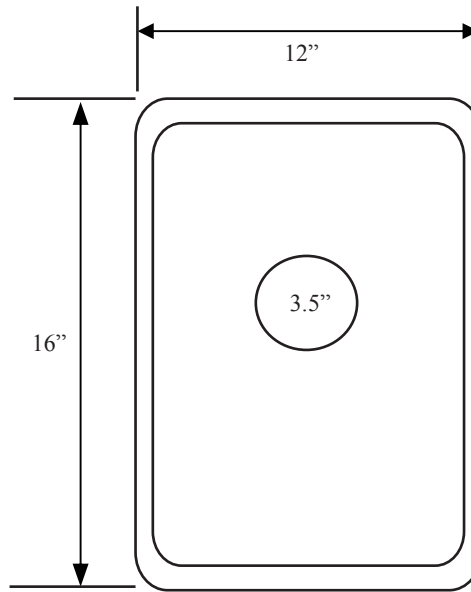

Product
Specification/Cut Sheet
13202.xxx - Retangle Bar Sink

The following guideline provides the only type of installation recommended by Opella, LLC.

Retangle Bar Sink

Opella Model # 13202.xxx

- Length: 16"
- Width: 12"
- Depth: 5-5/8"
- 18/8.5 Stainless Steel
- 3-1/2" Drain Opening
- Undermount or Drop-In

DIMENSIONS

- Length: 16"
- Width: 12"
- Depth: 5-5/8"

CARE AND CLEANING:

Care should be given to the cleaning of this product. While its finish is extremely durable, it can be damaged by harsh abrasives or polish. To clean, simply wipe gently with a damp cloth and blot dry with a soft towel.

NOTE: Dimensions may vary +/-1/2" and are subject to change or cancellation.

Primary dimensions are provided in Imperial measurements, transposition to millimeters is the sole responsibility of the installer. Dimensions for Location of Supply are Suggested.

Opella, LLC assumes no responsibility or liability for local or state regulations which deviate from national standards. It shall be the responsibility of the installer to comply with local codes and standards prior to installation of any Opella product.