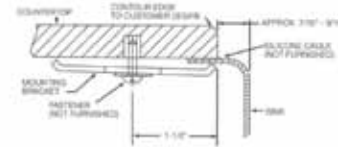

Opella, LLC  
 1160 West 13th Street  
 Riviera Beach, FL 33404  
 (772) 919-7905 Fax: (561) 640-3586

**Product**  
**Specification/Cut Sheet**  
**13202.xxx - Retangle Bar Sink**

The following guideline provides the only type of installation recommended by Opella, LLC.

**Retangle Bar Sink**

Opella Model # 13202.xxx

- Length: 16"
- Width: 12"
- Depth: 5-5/8"
- 18/8.5 Stainless Steel
- 3-1/2" Drain Opening
- Undermount or Drop-In

**DIMENSIONS**

- Length: 16"
- Width: 12"
- Depth: 5-5/8"

NOTE: Dimensions may vary +/-1/2" and are subject to change or cancellation.

Primary dimensions are provided in Imperial measurements, transposition to millimeters is the sole responsibility of the installer. Dimensions for Location of Supply are Suggested.