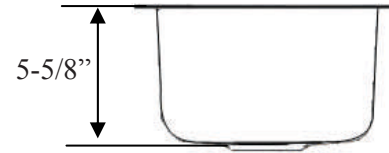

Product
Specification/Cut Sheet
13202.xxx - Retangle Bar Sink