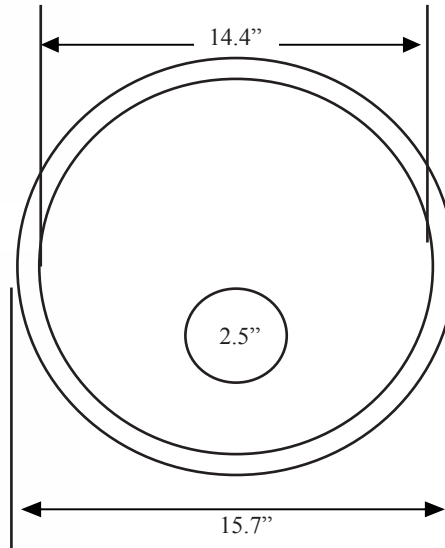

Product
Specification/Cut Sheet
14157.xxx - Round Bar Sink

The following guideline provides the only type of installation recommended by Opella, LLC.

Round Bar Sink

Opella Model # 14157.xxx

- OD: 15.4" x 7" D
- ID: 14.4"
- Depth: 7"
- 18/8.5 Stainless Steel
- 2-1/2" Drain Opening
- Undermount or Drop-In

DIMENSIONS

- Outside Diameter: 15.4"
- Inside Diameter: 14.4"
- Depth: 7"

CARE AND CLEANING:

Care should be given to the cleaning of this product. While its finish is extremely durable, it can be damaged by harsh abrasives or polish. To clean, simply wipe gently with a damp cloth and blot dry with a soft towel.

NOTE: Dimensions may vary +/-1/2" and are subject to change or cancellation.

Primary dimensions are provided in Imperial measurements, transposition to millimeters is the sole responsibility of the installer. Dimensions for Location of Supply are Suggested.

Opella, LLC assumes no responsibility or liability for local or state regulations which deviate from national standards. It shall be the responsibility of the installer to comply with local codes and standards prior to installation of any Opella product.