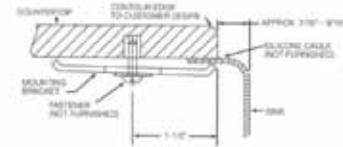

**Round Bar Sink**

Opella Model # 14157.xxx

- OD: 15.4" x 7" D
- ID: 14.4"
- Depth: 7"
- 18/8.5 Stainless Steel
- 2-1/2" Drain Opening
- Undermount or Drop-In

**DIMENSIONS**

- Outside Diameter: 15.4"
- Inside Diameter: 14.4"
- Depth: 7"

NOTE: Dimensions may vary +/-1/2" and are subject to change or cancellation.

Primary dimensions are provided in Imperial measurements, transposition to millimeters is the sole responsibility of the installer. Dimensions for Location of Supply are Suggested.