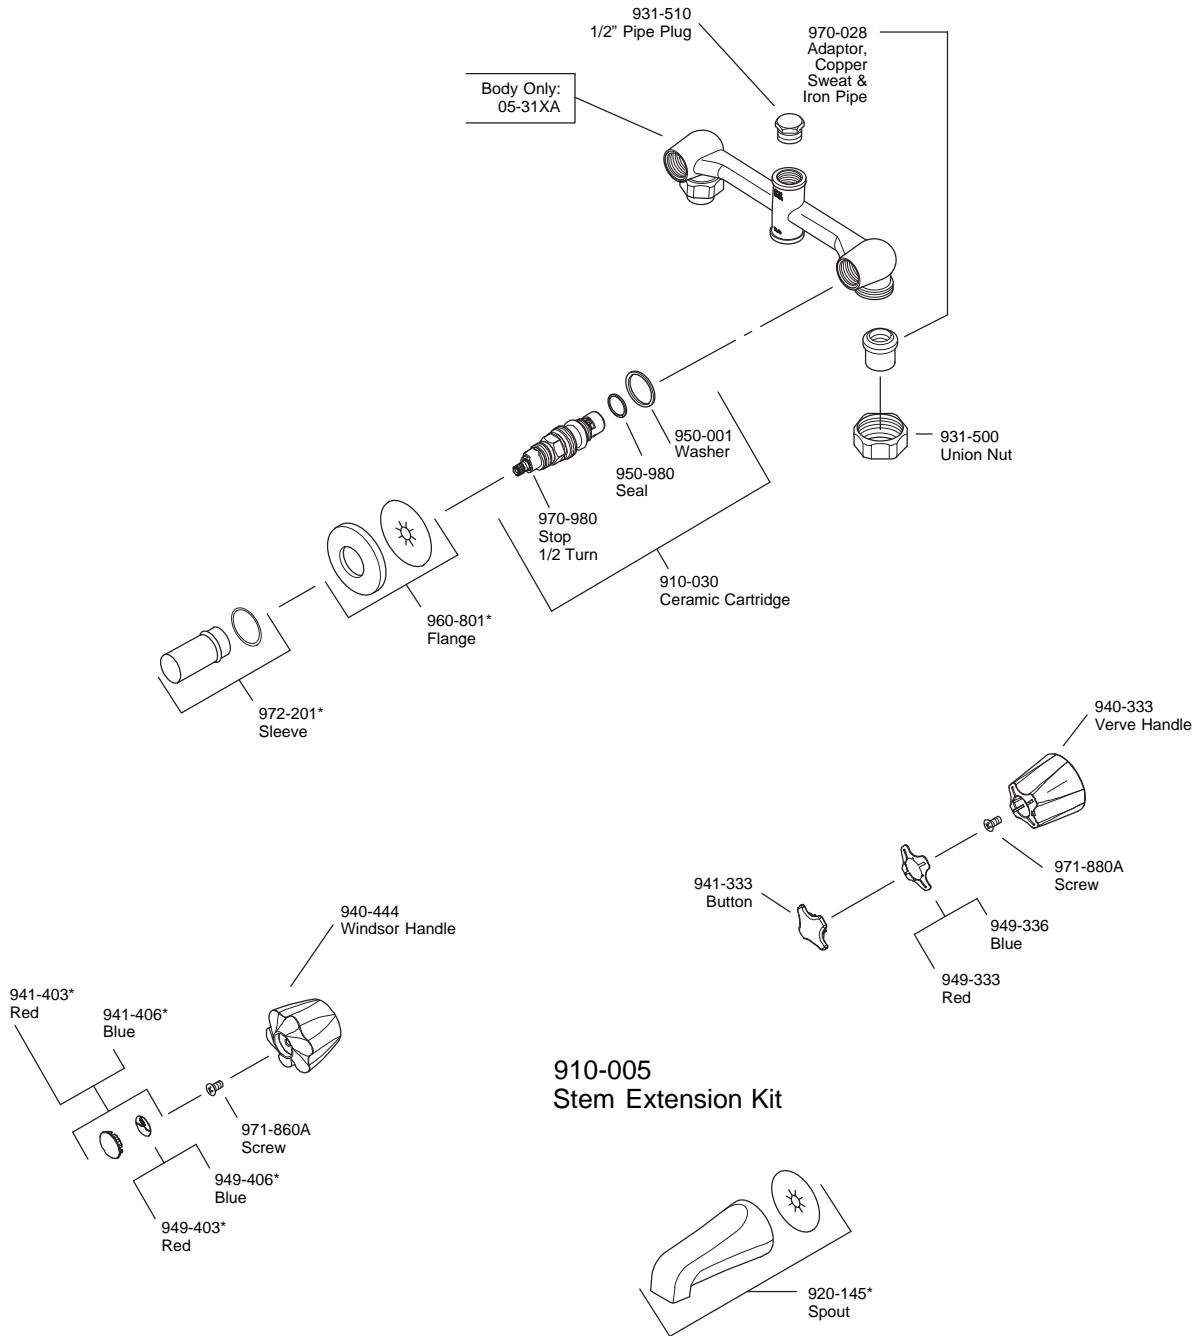

PARTS EXPLOSION

05 Series Two-Handle Tub Only

FINISHES * Indicates Finish

A Polished Chrome	M Almond	U Rustic Bronze
B Black	N Antique Bronze	V PVD Polished Brass
E Rustic Pewter	P Polished Brass	W White
D PVD Polished Nickel	Q Satin Brass	Y Tuscan Bronze
J PVD Brushed Nickel	R Copper	Z Oil-Rubbed Bronze
K Satin Nickel	S Stainless Steel	
L Satin Stainless	T Biscuit	

All finishes not available on all parts

1-800-PFAUCET www.pricepfinder.com
 19701 DaVinci, Lake Forest, CA 92610

Price Pfister

07/15/08