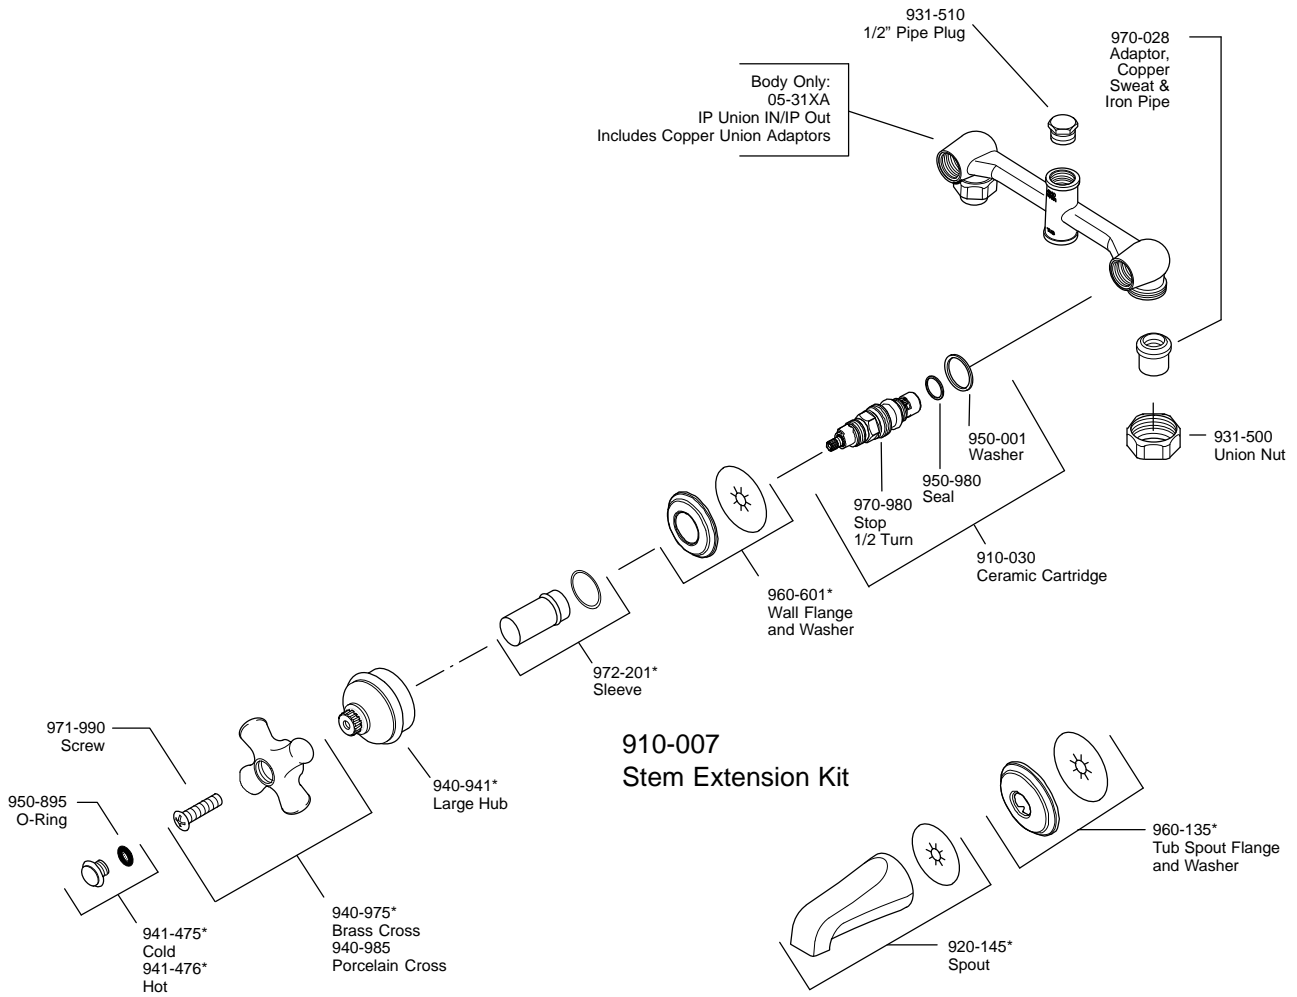

PARTS EXPLOSION

05 Series Two-Handle Tub Only

FINISHES * Indicates Finish

A Polished Chrome	M Almond	U Rustic Bronze
B Black	N Antique Bronze	V PVD Polished Brass
E Rustic Pewter	P Polished Brass	W White
D PVD Polished Nickel	Q Satin Brass	Y Tuscan Bronze
J PVD Brushed Nickel	R Copper	Z Oil-Rubbed Bronze
K Satin Nickel	S Stainless Steel	
L Satin Stainless	T Biscuit	

All finishes not available on all parts

1-800-PFAUCET www.pricepfinder.com
 19701 DaVinci, Lake Forest, CA 92610

07/15/08

Price Pfister