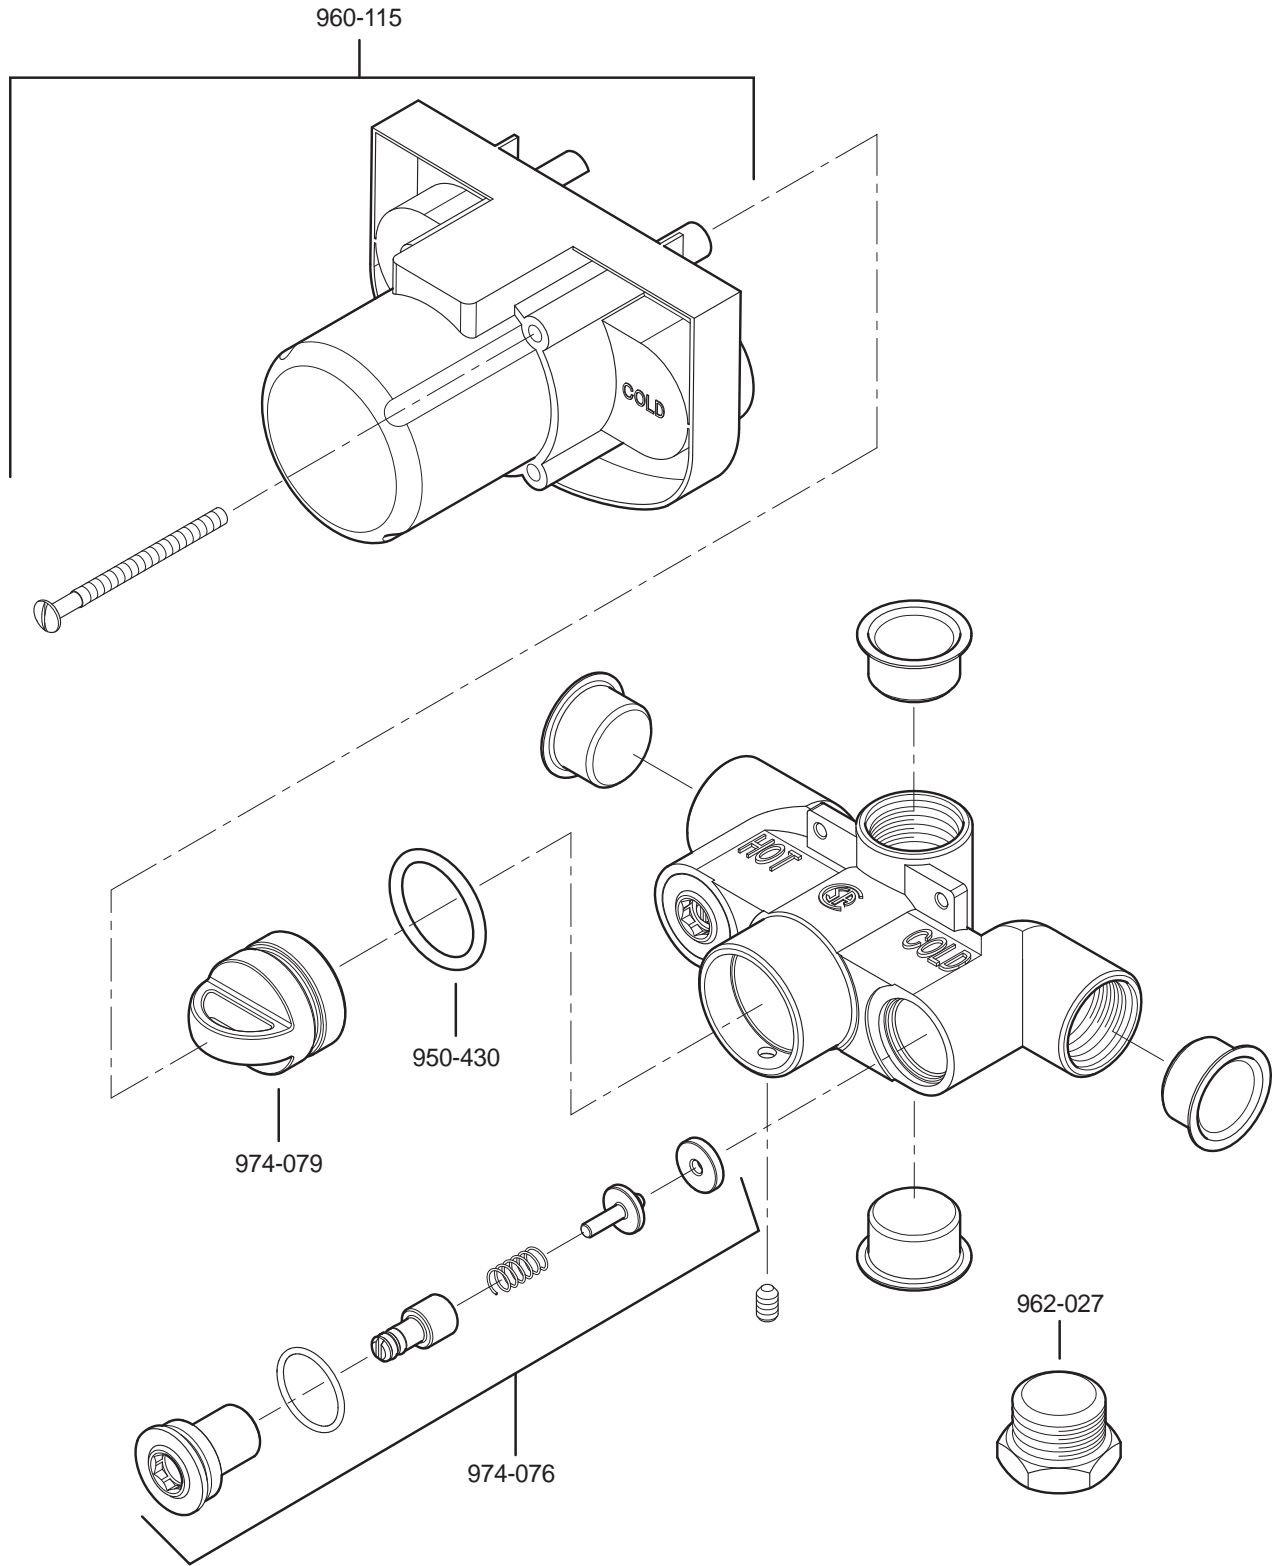

PARTS EXPLOSION

OT8 Series - 3/4" Shower System - Thermostatic Valve

FINISHES \* Indicates Finish

- |                       |                   |                      |
|-----------------------|-------------------|----------------------|
| A Polished Chrome     | M Almond          | U Rustic Bronze      |
| B Black               | N Antique Bronze  | V PVD Polished Brass |
| E Rustic Pewter       | P Polished Brass  | W White              |
| D PVD Polished Nickel | Q Satin Brass     | Y Tuscan Bronze      |
| J PVD Brushed Nickel  | R Copper          | Z Oil-Rubbed Bronze  |
| K Satin Nickel        | S Stainless Steel |                      |
| L Satin Stainless     | T Biscuit         |                      |