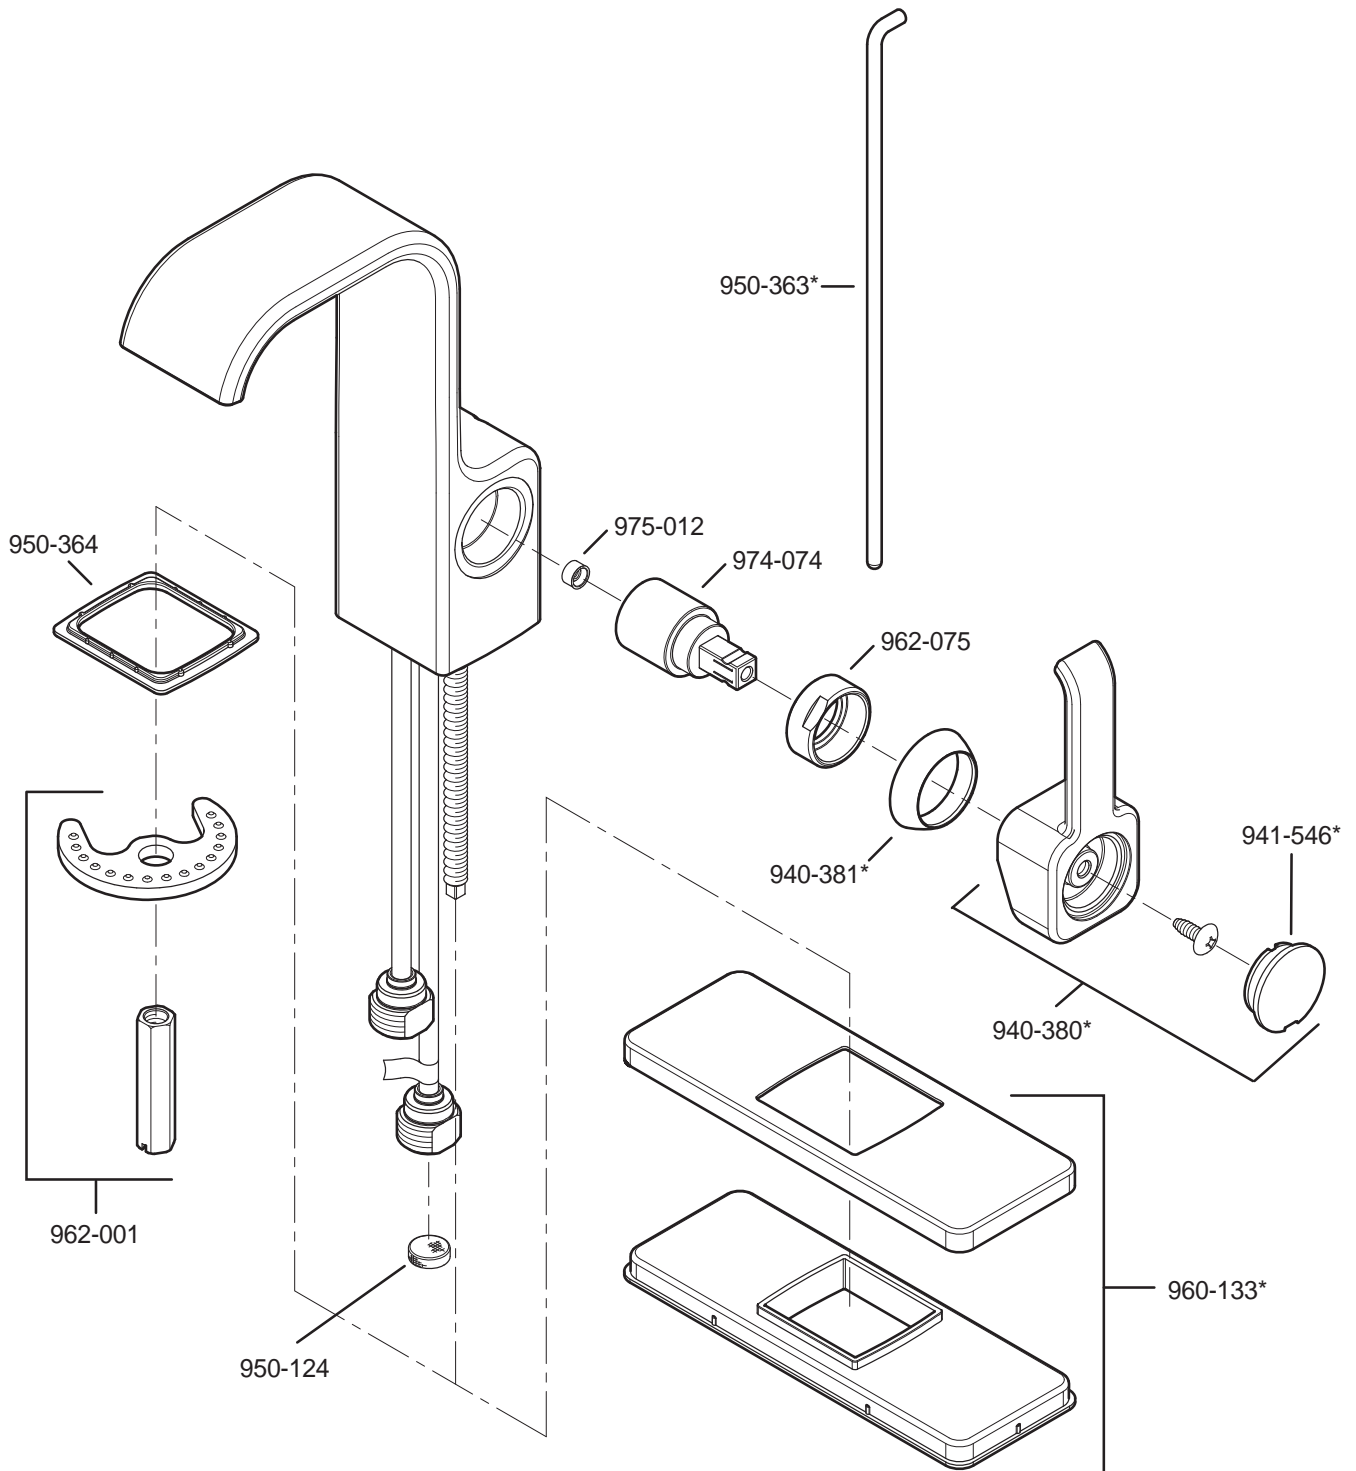

PARTS EXPLOSION

42 Series Skye™ 4" Centerset Lavatory Faucet

FINISHES * Indicates Finish

A Polished Chrome	L Satin Stainless	T Biscuit
B Black	M Almond	U Rustic Bronze
D PVD Polished Nickel	N Antique Bronze	V PVD Polished Brass
E Rustic Pewter	P Polished Brass	W White
J PVD Brushed Nickel	Q Satin Brass	Y Tuscan Bronze
G Velvet Aged Bronze	R Copper	Z Oil-Rubbed Bronze
K Satin Nickel	S Stainless Steel	