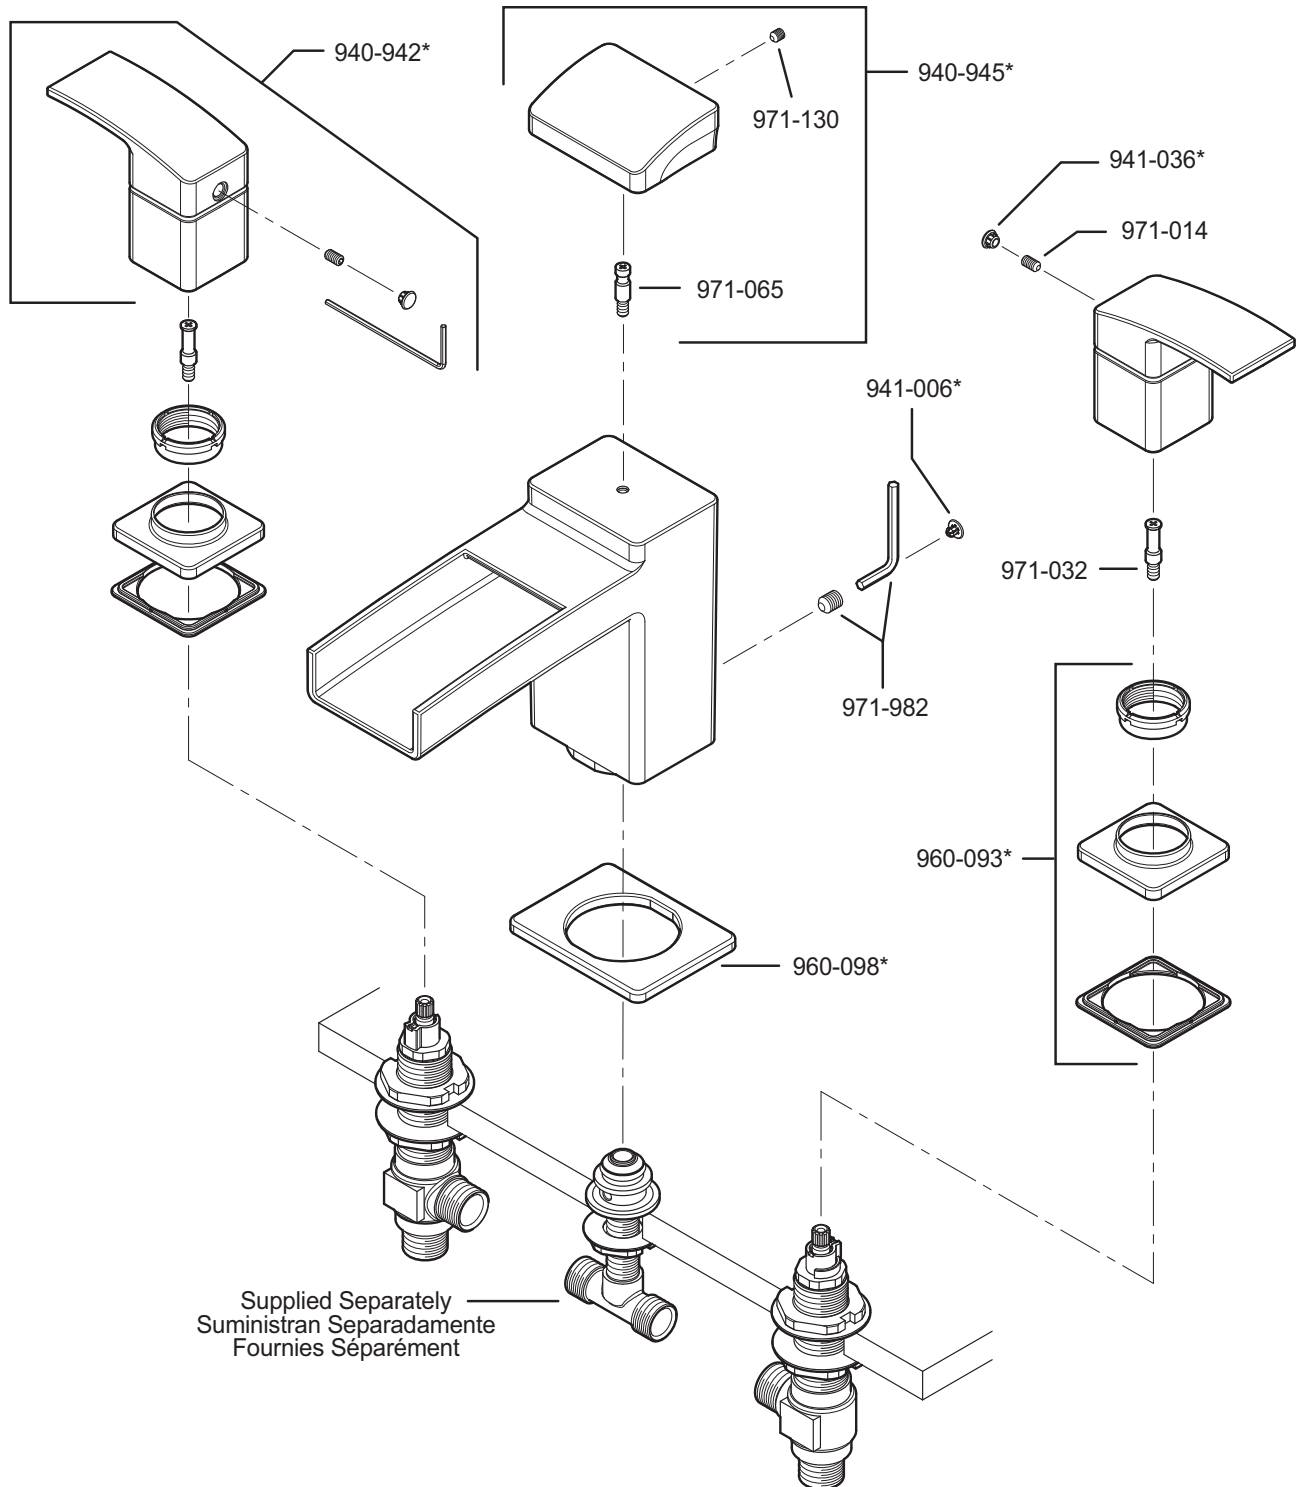

PARTS EXPLOSION

RT6 Series Kenzo™ Trim

FINISHES * Indicates Finish

A Polished Chrome	M Almond	U Rustic Bronze
B Black	N Antique Bronze	V PVD Polished Brass
E Rustic Pewter	P Polished Brass	W White
D PVD Polished Nickel	Q Satin Brass	Y Tuscan Bronze
J PVD Brushed Nickel	R Copper	Z Oil-Rubbed Bronze
K Satin Nickel	S Stainless Steel	
L Satin Stainless	T Biscuit	