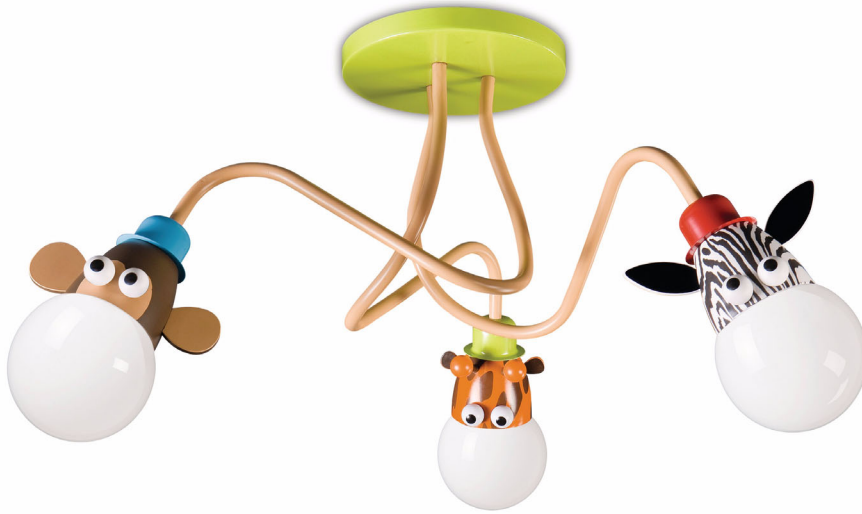

Philips Kidsplace
Ceiling light

16 W

Zoo Flushmount

Kidsplace

40593/55/48

Fun spaces with light and color

Light that sparks your child's imagination

Explore your child's love for animals with a friendly zoo animal ceiling light that is sure to put a smile on any face. All materials used are environmentally ethical and child safe.

Energy saving

- 80% energy saving, compared to traditional light sources
- Designed for use with energy-saving light bulbs
- Energy-saving light bulb included

Safe to use

- Designed for children's rooms
- Sharp edges are avoided at all times
- All materials used are non-toxic and cadmium and lead free

Lasting enjoyment

- Fun, unique designs that are close to the heart

PHILIPS

sense and simplicity

Ceiling light
16 W Zoo Flushmount

Specifications

Design and finishing

- Material: metal
- Color: multi color

- Light color: 2700K warm white
- Lamp lifetime up to: 8,000 hrs

Service

- Warranty: 2 year(s)

Packaging dimensions & weight

- Height: 11.5 inch
- Length: 20.4 inch
- Depth: 17.4 inch
- Weight: 0.010 lb

Miscellaneous