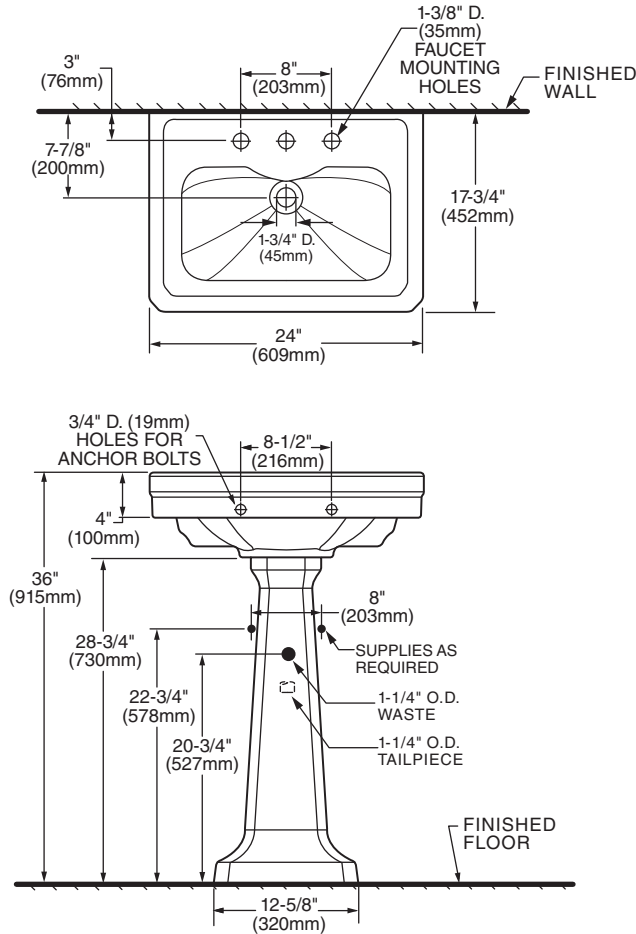

### Nominal Dimensions:

24" x 17-3/4" x 36"  
(609mm x 452mm x 915mm)  
Pedestal Back Open 13-1/2" up from floor

### Bowl Inside Dimensions:

17-3/4" (450mm) wide  
9-1/2" (242mm) front to back  
6-3/8" (162mm) depth

### Kit Components:

- ❖ 20020-01 24" Lavatory - center hole
- ❖ 20020-03 24" Lavatory - 8" center holes
- ❖ 21010 Pedestal base only

ROUGH IN DIAGRAM SHOWN  
ON REVERSE SIDE

IMPORTANT: Dimensions of fixtures are nominal and may vary within the range of tolerances established by applicable ASME standards. These measurements are subject to change or cancellation. No responsibility is assumed for use of superseded or voided pages.