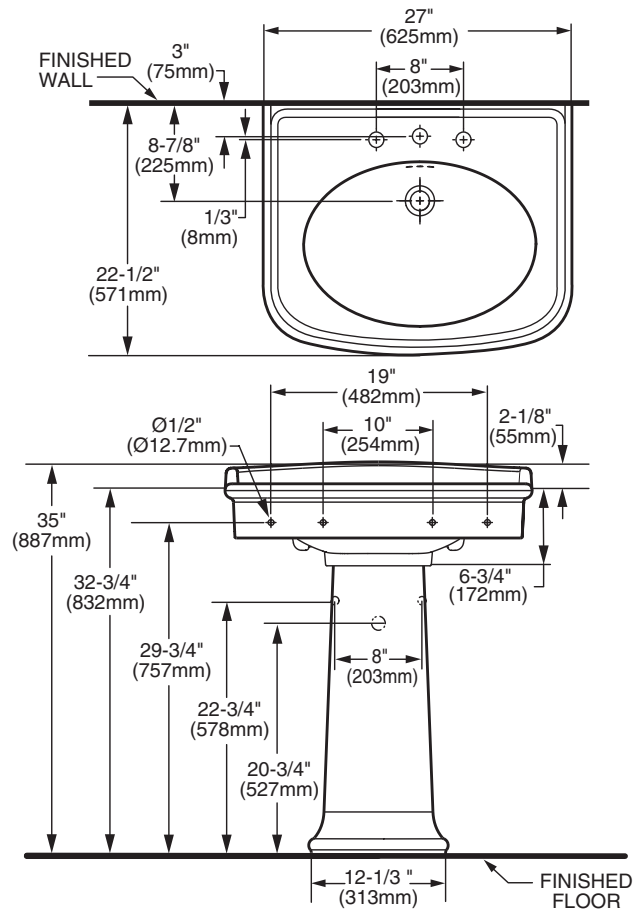

❖ 24028 - 27" Pedestal Lavatory Kit

- Traditional Italian design
- Fine Fire Clay
- Faucet holes on 8" centers
- Made in Italy
- Savina 27" lavatory can also be used with Porcher's Savina 27" Vanity

Nominal Dimensions:

27" x 22-1/2" x 35"
(685mm x 572mm x 887mm)

Bowl Inside Dimensions:

20" (507mm) wide
14" (358mm) front to back
5-3/4" (146mm) depth

Pedestal Lavatory Colors:

White
001

Biscuit
071

Kit Components:

- ❖ **20128** Savina 27" Lavatory - 8" center holes
- ❖ **21130** Savina Pedestal base only

ROUGH IN DIAGRAM SHOWN
ON REVERSE SIDE

NOTES:
 DIMENSIONS SHOWN FOR LOCATION OF SUPPLIES AND "P" TRAP ARE SUGGESTED.
 PROVIDE SUITABLE REINFORCEMENT FOR ALL WALL SUPPORTS.
 FITTINGS NOT INCLUDED AND MUST BE ORDERED SEPARATELY.
 INSTALLATION INSTRUCTIONS SUPPLIED WITH LAVATORY.

IMPORTANT: Dimensions of fixtures are nominal and may vary within the range of tolerances established by applicable ASME standards. These measurements are subject to change or cancellation. No responsibility is assumed for use of superseded or voided pages.