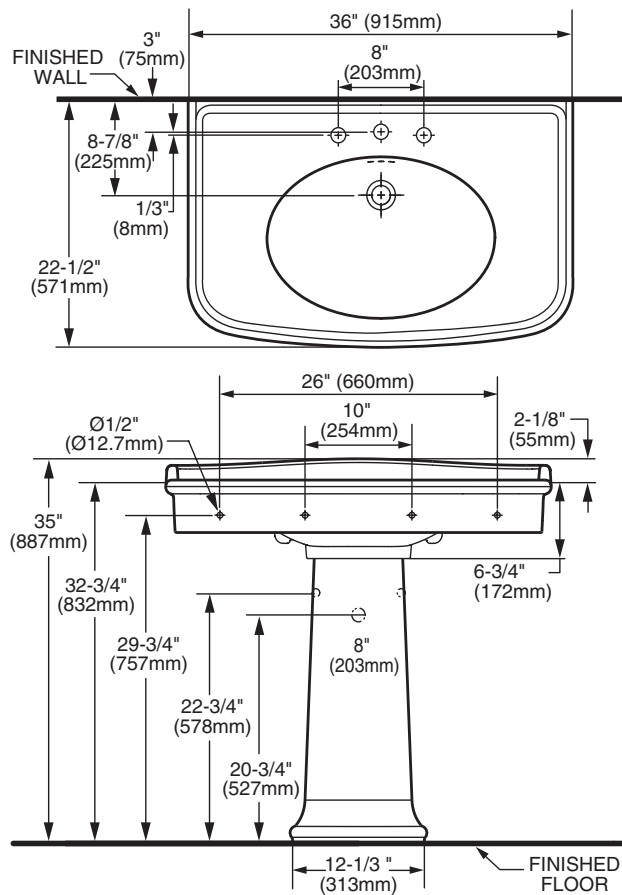

#### **Nominal Dimensions:**

36" x 22-1/2" x 35"  
(915mm x 571mm x 887mm)

#### **Bowl Inside Dimensions:**

20" (507mm) wide  
14" (358mm) front to back  
5-3/4" (146mm) depth

### **Kit Components:**

- ❖ 30128 Savina 36" Lavatory - 8" center holes
- ❖ 21130 Savina Pedestal base only

ROUGH IN DIAGRAM SHOWN  
ON REVERSE SIDE

**NOTES:**  
 DIMENSIONS SHOWN FOR LOCATION OF SUPPLIES AND "P" TRAP ARE SUGGESTED.  
 PROVIDE SUITABLE REINFORCEMENT FOR ALL WALL SUPPORTS.  
 FITTINGS NOT INCLUDED AND MUST BE ORDERED SEPARATELY.  
 INSTALLATION INSTRUCTIONS SUPPLIED WITH LAVATORY.

IMPORTANT: Dimensions of fixtures are nominal and may vary within the range of tolerances established by applicable ASME standards. These measurements are subject to change or cancellation. No responsibility is assumed for use of superseded or voided pages.