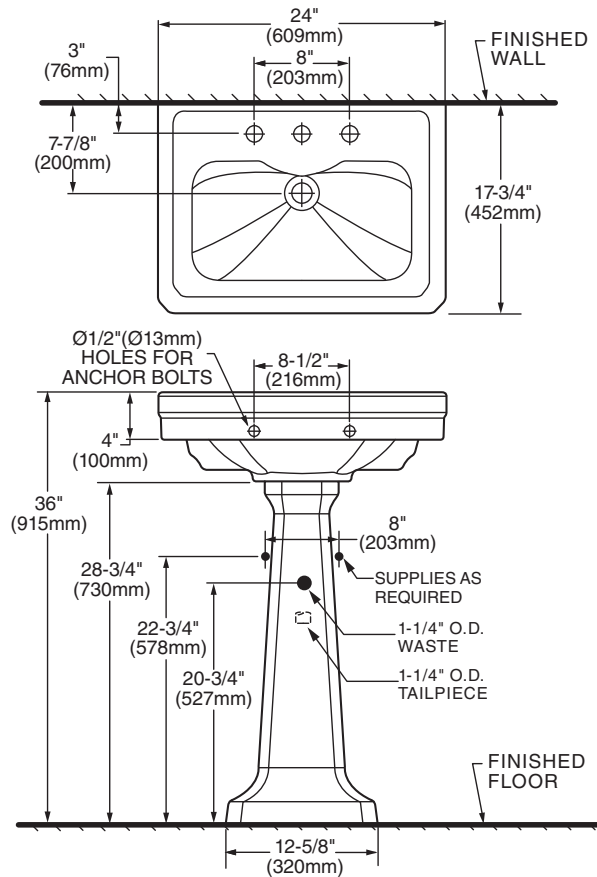

- ❖ 24020-01 - Center Hole Lavatory
- ❖ 24020-03 - 8" Centers Lavatory

- Traditional design
- Fine Fire Clay Construction
- Recessed overflow
- Faucet ledge with integral soap recess

Nominal Dimensions:

24" x 17-3/4" x 36"

(609mm x 452mm x 915mm)

Pedestal Back Open 13-1/2" up from floor

Bowl Inside Dimensions:

17-3/4" (450mm) wide

9-1/2" (242mm) front to back

6-3/8" (162mm) depth

Pedestal Lavatory Colors:

White
001

Biscuit
071

Kit Components:

- ❖ 20020-01 24" Lavatory - center hole
- ❖ 20020-03 24" Lavatory - 8" center holes
- ❖ 21010 Pedestal base only

ROUGH IN DIAGRAM SHOWN
ON REVERSE SIDE

NOTES:

DIMENSIONS SHOWN FOR LOCATION OF SUPPLIES AND "P" TRAP ARE SUGGESTED.
 PROVIDE SUITABLE REINFORCEMENT FOR ALL WALL SUPPORTS.
 PEDESTAL ANCHORING SCREWS NOT INCLUDED.
 FITTINGS NOT INCLUDED AND MUST BE ORDERED SEPARATELY.
 INSTALLATION INSTRUCTIONS SUPPLIED WITH LAVATORY.

IMPORTANT: Dimensions of fixtures are nominal and may vary within the range of tolerances established by applicable ASME standards. These measurements are subject to change or cancellation. No responsibility is assumed for use of superseded or voided pages.