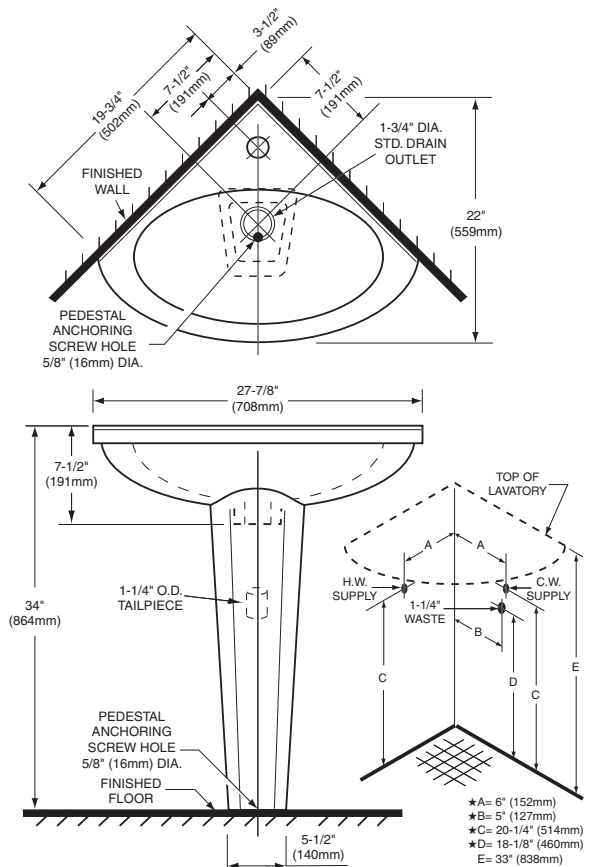

### Nominal Overall Dimensions:

27-3/4" x 21-3/4" x 33" (705 x 552 x 838mm)  
Backside of the pedestal open from top of pedestal to floor

### Bowl Inside Dimensions:

19-3/4" (502mm) wide  
12-1/2" (318mm) front to back  
6" (152mm) depth

Fixture Dimensions conform to ANSI Standard A112.19.9M

### To Be Specified

- Faucet:
- Faucet Finish:
- Supplies:
- 1-1/4" Trap:
- Nipple:

Shown with Iperbole faucet (5131.101.002)

IMPORTANT: Dimensions of fixtures are nominal and may vary within the range "P" tolerances established by ANSI Standard A112.19.9M. These measurements are subject to change or cancellation. No responsibility is assumed for use of superseded or voided pages.