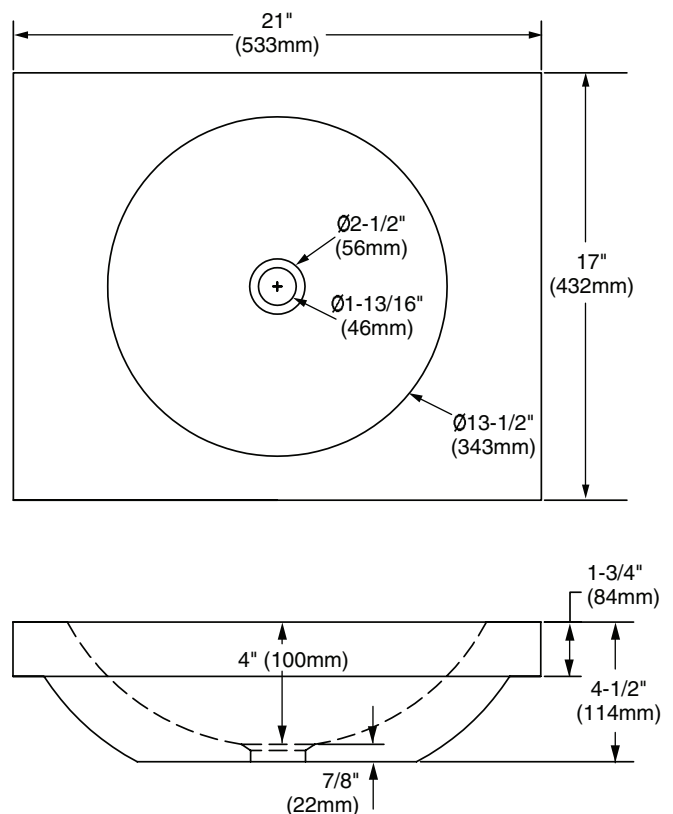

Nominal Dimensions:

21" x 17" x 4-1/2"
(533 x 432 x 114mm)

To Be Specified

- Faucet:
- Faucet Finish:
- Supplies:
- 1-1/4" Trap:
- Nipple:

NOTES:

- ★ DIMENSIONS SHOWN FOR LOCATION OF SUPPLIES AND "P" TRAP ARE SUGGESTED.
- ▲ FOR COUNTERTOP CUTOUT, REFER TO INSTALLATION INSTRUCTIONS SUPPLIED WITH LAVATORY. FITTINGS NOT INCLUDED AND MUST BE ORDERED SEPARATELY.

IMPORTANT: Dimensions of fixtures are nominal and may vary within the range of tolerances established by ANSI Standard A112.19.2M. These measurements are subject to change or cancellation. No responsibility is assumed for use of superseded or voided pages.