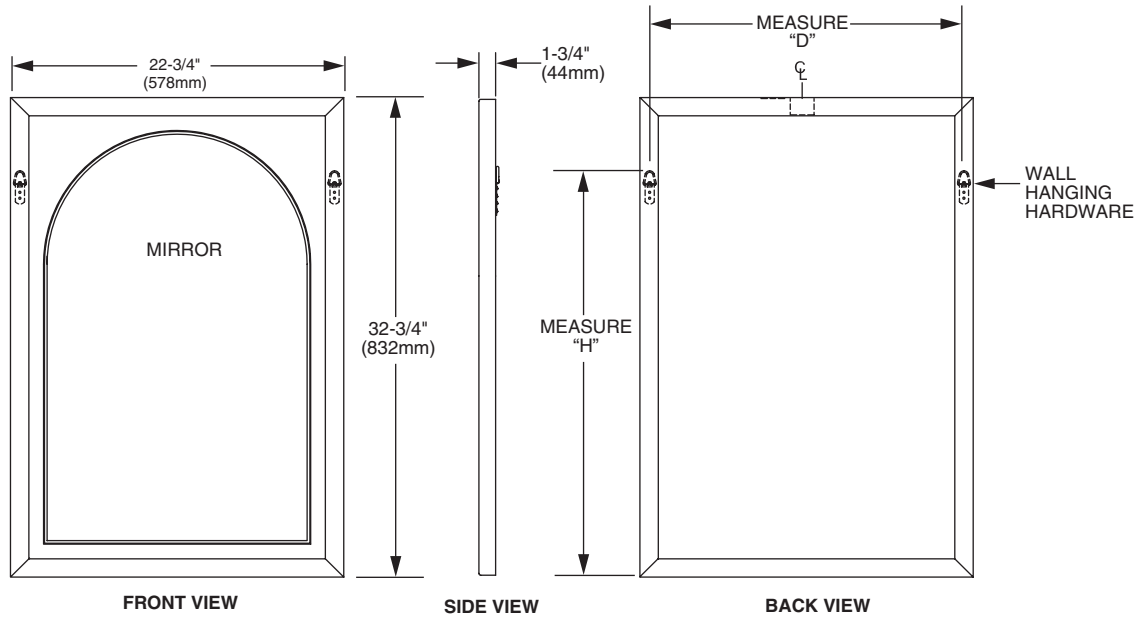

NOTES:

AFFIX TO A STUD OR PROVIDE ADEQUATE WALL SUPPORT FOR THE SIZE AND WEIGHT OF THE MIRROR.

IMPORTANT: Dimensions of fixtures are nominal and may vary within the range of tolerances established by applicable ASME standards. These measurements are subject to change or cancellation. No responsibility is assumed for use of superseded or voided pages.

Compliance Certifications:

- CARB Phase I Compliant