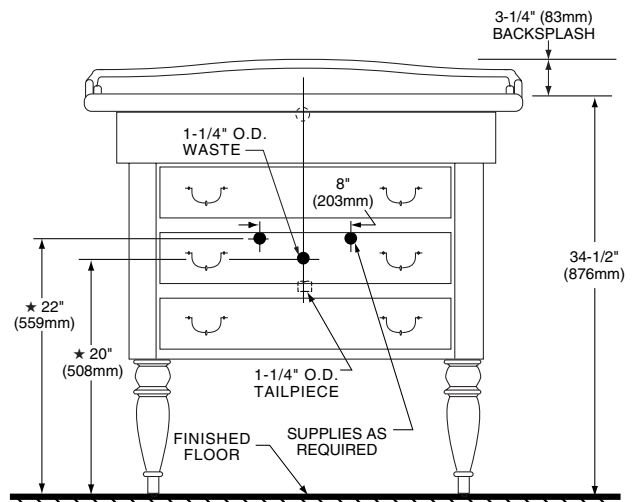

### Nominal Dimensions:

37" x 22-3/4" x 35" (940 x 578 x 889mm)

### Bowl Sizes:

18-1/2" (470mm) wide  
13-3/8" (340mm) front-to-back  
6-3/8" (162mm) deep

IMPORTANT: Dimensions of fixtures are nominal and may vary within the range of tolerances.  
These measurements are subject to change or cancellation.  
No responsibility is assumed for use of superseded or voided pages.

Shown with Palace™ faucet (5636.801)

DEPTH WITH DRAWER OPEN 29-3/4" (756MM)