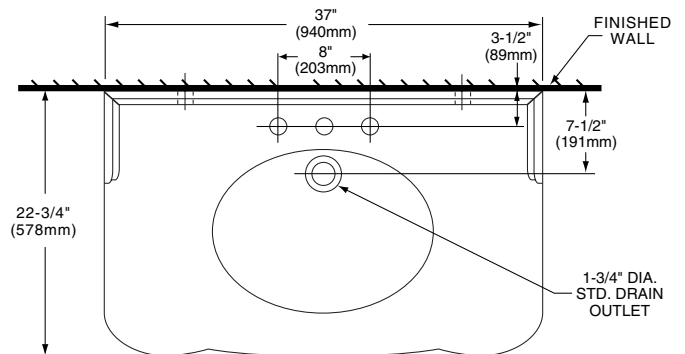

### Nominal Dimensions:

37" x 22-3/4" x 35" (940 x 578 x 889mm)

### Bowl Sizes:

18-1/2" (470mm) wide  
13-3/8" (340mm) front-to-back  
6-3/8" (162mm) deep

IMPORTANT: Dimensions of fixtures are nominal and may vary within the range of tolerances.  
These measurements are subject to change or cancellation.  
No responsibility is assumed for use of superseded or voided pages.

Shown with Palace™ faucet (5636.801)

DEPTH WITH DRAWER OPEN 29-3/4" (756MM)