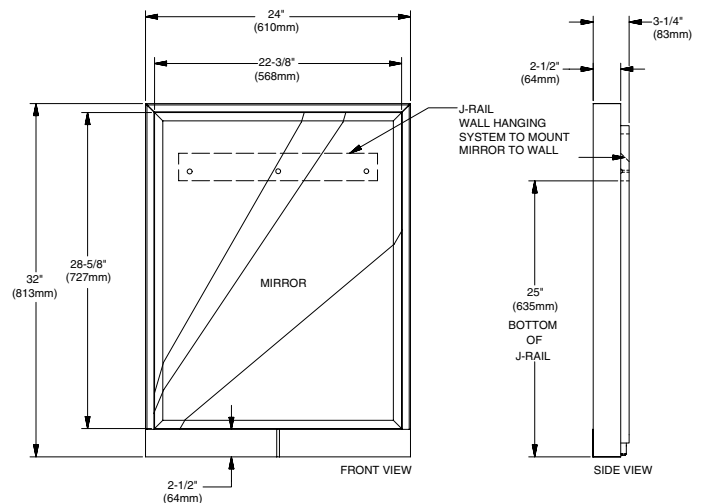

EQUILITY BACKLIT MIRROR, MODEL 89140

- Design-matched to complement the Equility suite of products
- Beveled glass surrounded by wood framing finished in Rockport Grey Finish (645)
- Hidden bulbs on back of mirror for surrounding wall illumination of soft lighting
- Pre-assembled with J-hook mounting bracket
- UL Approved

Nominal Dimensions:

24" x 3-1/4" x 32"
(610 x 83 x 813mm)

IMPORTANT: Dimensions of fixtures are nominal and may vary within the range of tolerances. These measurements are subject to change or cancellation. No responsibility is assumed for use of superseded or voided pages.